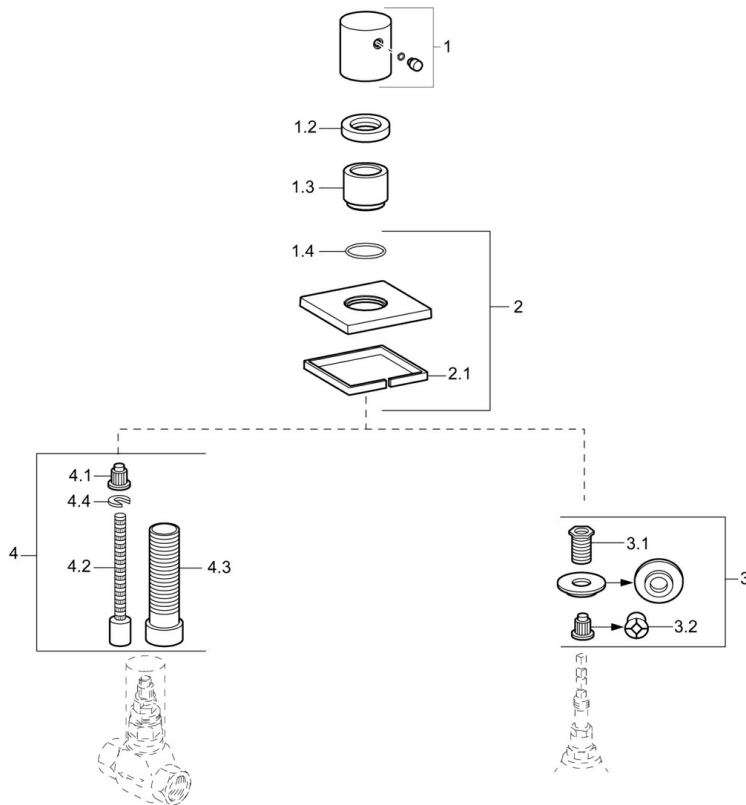

EAN: 4015474187153  
[static.hansa.com/02289177](http://static.hansa.com/02289177)

- Shower solutions
- Trim Kit
- Concealed wall mounting
- Chrome

### Technical data

### Spare parts

### SP02289172

	Name	Code
1	Handle	59913349
1.2	Tightening nut, d35.5xM24x1	59912023
1.3	Cover sleeve	59913434
1.4	O-ring, d 27x2	59901532
2	Cover flange, 75x75 mm Discontinued	59913435
3	Adapter	59911033
3.1	Thread nipple, M12x1/M15x1, AF17	59902708
3.2	Adapter Blue	59911052
4	Raising kit, 80 mm	59910424
4.1	Adapter White	59910235
4.2	Inside spindle	59910379
4.3	Threaded sleeve, M24x1.5	59910100
4.4	Ring	59910694