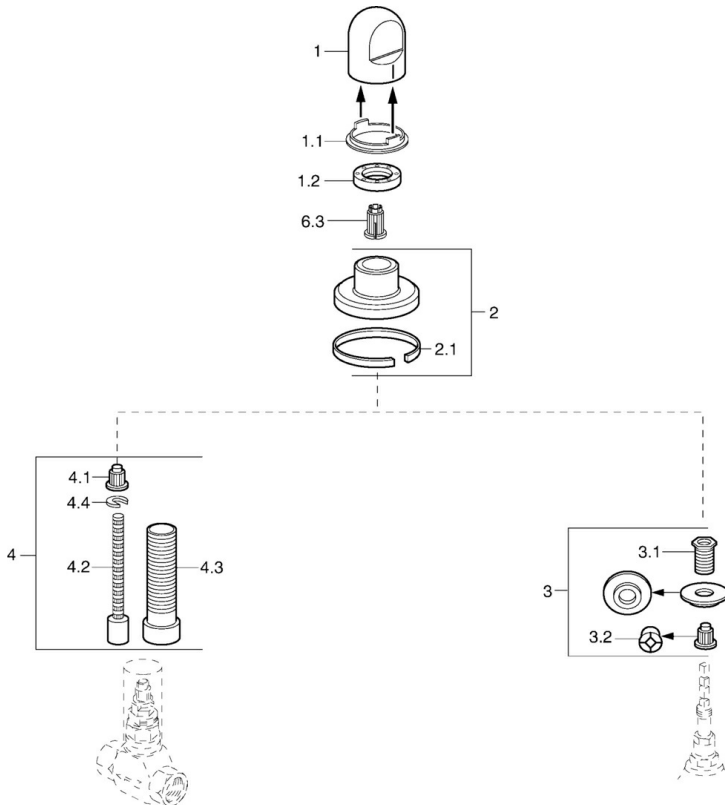

EAN: 4015474610309  
[static.hansa.com/0228913594](http://static.hansa.com/0228913594)

- Accessories
- Concealed wall mounting
- Edelmessing
- Flow control handle

## Technical data

## Spare parts

### SP02289135

	Name	Code
1	Handle White Discontinued	59910364
1	Handle	59910363
1.1	Ring	59910941
1.2	Disk, M24x1.5	59910159
2	Cover flange Chrome/Satin Discontinued	59910095
2	Cover flange, d 70 mm	59910094
2	Cover flange White Discontinued	59910096
2.1	Rubber gasket	59912463
3	Adapter	59911033
3.1	Thread nipple, M12x1/M15x1, AF17	59902708
3.2	Adapter Blue	59911052
4	Raising kit, 80 mm	59910424
4.1	Adapter White	59910235
4.2	Inside spindle	59910379
4.3	Threaded sleeve, M24x1.5	59910100
4.4	Ring	59910694