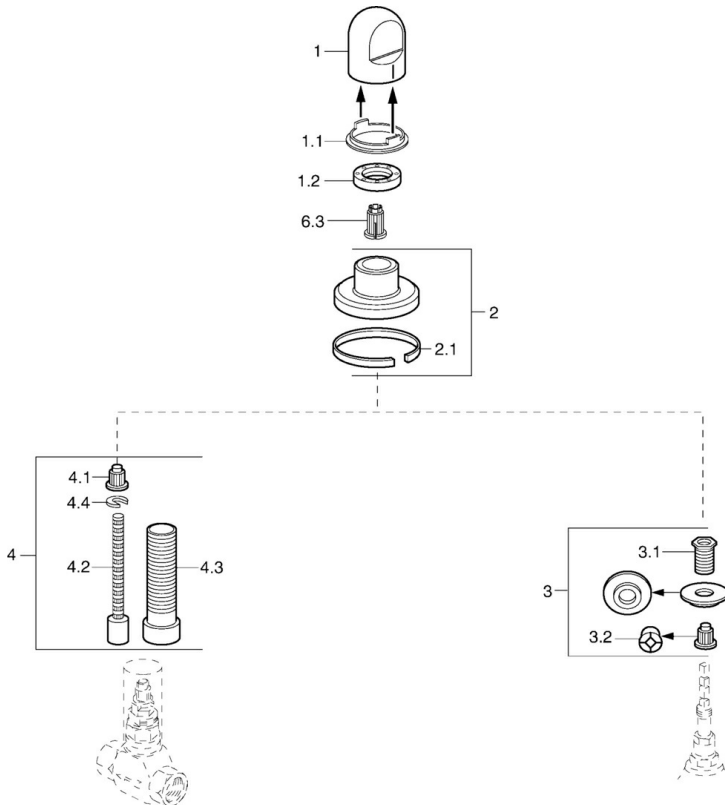

EAN: 4015474684416  
[static.hansa.com/0228913590](https://static.hansa.com/0228913590)

- Accessories
- Chrome/Gold
- Concealed wall mounting
- Flow control handle

### Technical data

### Spare parts

#### SP02289135

	Name	Code
1	Handle White Discontinued	59910364
1	Handle	59910363
1.1	Ring	59910941
1.2	Disk, M24x1.5	59910159
2	Cover flange Chrome/Satin Discontinued	59910095
2	Cover flange, d 70 mm	59910094
2	Cover flange White Discontinued	59910096
2.1	Rubber gasket	59912463
3	Adapter	59911033
3.1	Thread nipple, M12x1/M15x1, AF17	59902708
3.2	Adapter Blue	59911052
4	Raising kit, 80 mm	59910424
4.1	Adapter White	59910235
4.2	Inside spindle	59910379
4.3	Threaded sleeve, M24x1.5	59910100
4.4	Ring	59910694