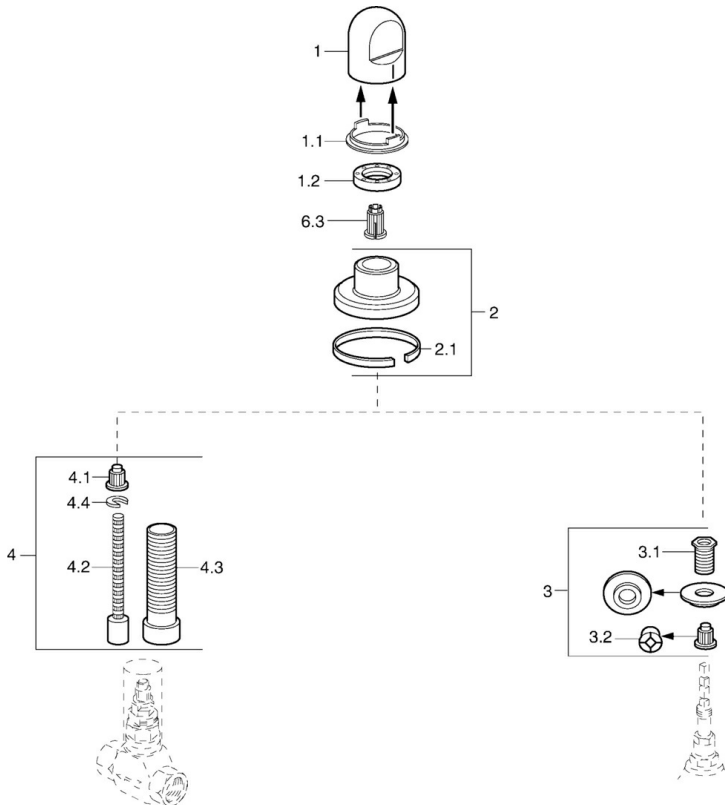

EAN: 4015474643390  
[static.hansa.com/0228913584](https://static.hansa.com/0228913584)

- Accessories
- Concealed wall mounting
- Black
- Flow control handle

### Technical data

### Spare parts

#### SP02289135

	Name	Code
1	Handle White Discontinued	59910364
1	Handle	59910363
1.1	Ring	59910941
1.2	Disk, M24x1.5	59910159
2	Cover flange Chrome/Satin Discontinued	59910095
2	Cover flange, d 70 mm	59910094
2	Cover flange White Discontinued	59910096
2.1	Rubber gasket	59912463
3	Adapter	59911033
3.1	Thread nipple, M12x1/M15x1, AF17	59902708
3.2	Adapter Blue	59911052
4	Raising kit, 80 mm	59910424
4.1	Adapter White	59910235
4.2	Inside spindle	59910379
4.3	Threaded sleeve, M24x1.5	59910100
4.4	Ring	59910694