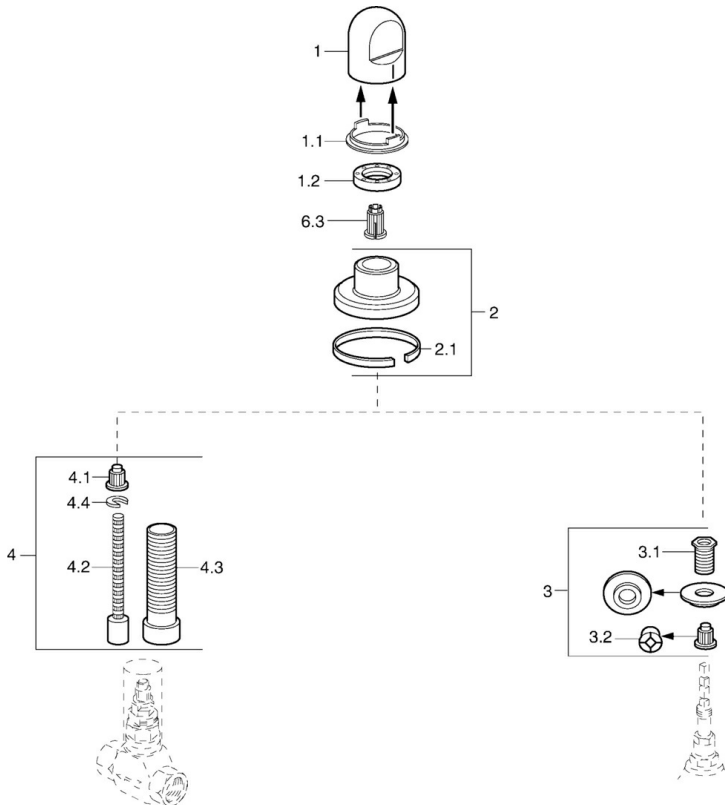

EAN: 4015474610224  
[static.hansa.com/0228913542](https://static.hansa.com/0228913542)

- Accessories
- Concealed wall mounting
- Aranja/Edelmessing
- Flow control handle

### Technical data

### Spare parts

#### SP02289135

	Name	Code
1	Handle White Discontinued	59910364
1	Handle	59910363
1.1	Ring	59910941
1.2	Disk, M24x1.5	59910159
2	Cover flange Chrome/Satin Discontinued	59910095
2	Cover flange, d 70 mm	59910094
2	Cover flange White Discontinued	59910096
2.1	Rubber gasket	59912463
3	Adapter	59911033
3.1	Thread nipple, M12x1/M15x1, AF17	59902708
3.2	Adapter Blue	59911052
4	Raising kit, 80 mm	59910424
4.1	Adapter White	59910235
4.2	Inside spindle	59910379
4.3	Threaded sleeve, M24x1.5	59910100
4.4	Ring	59910694