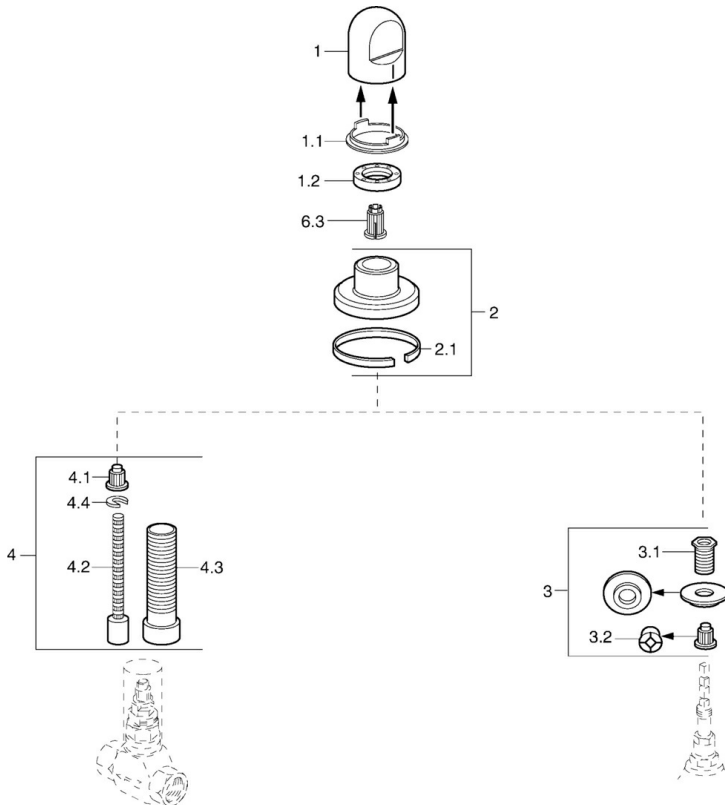

EAN: 4015474643383
static.hansa.com/0228913540

- Accessories
- Concealed wall mounting
- Aranja
- Flow control handle

Technical data

Spare parts

SP02289135

	Name	Code
1	Handle White Discontinued	59910364
1	Handle	59910363
1.1	Ring	59910941
1.2	Disk, M24x1.5	59910159
2	Cover flange Chrome/Satin Discontinued	59910095
2	Cover flange, d 70 mm	59910094
2	Cover flange White Discontinued	59910096
2.1	Rubber gasket	59912463
3	Adapter	59911033
3.1	Thread nipple, M12x1/M15x1, AF17	59902708
3.2	Adapter Blue	59911052
4	Raising kit, 80 mm	59910424
4.1	Adapter White	59910235
4.2	Inside spindle	59910379
4.3	Threaded sleeve, M24x1.5	59910100
4.4	Ring	59910694