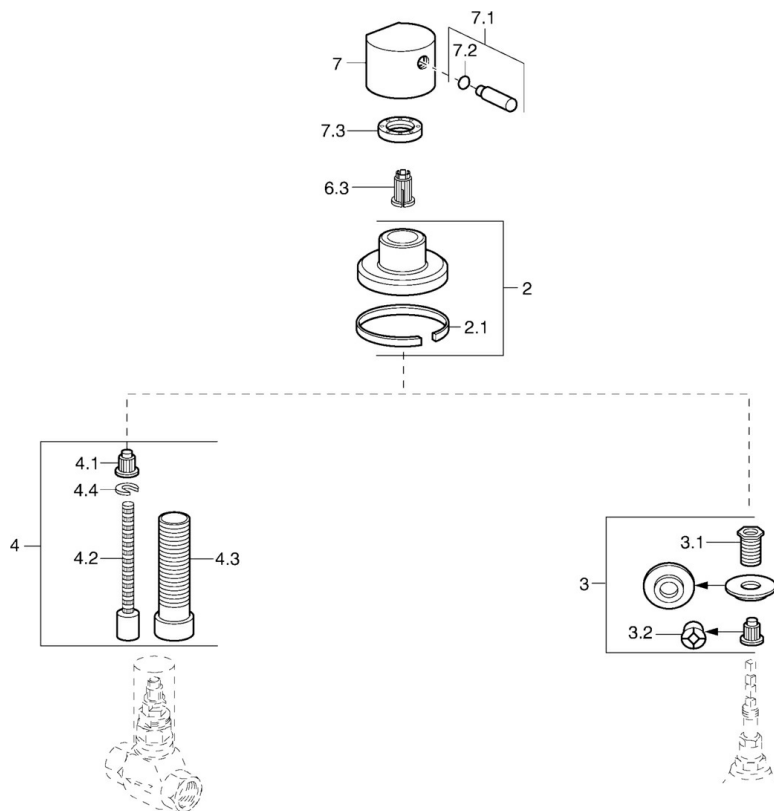

EAN: 4015474022607
static.hansa.com/0228913274

- Accessories
- Trim Kit
- Concealed wall mounting
- Flow control handle
- Round rosette

Technical data

Spare parts

SP02289132

	Name	Code
2	Cover flange, d 70 mm	59910094
2.1	Rubber gasket	59912463
3	Adapter	59911033
3.1	Thread nipple, M12x1/M15x1, AF17	59902708
3.2	Adapter Blue	59911052
4	Raising kit, 80 mm	59910424
4.1	Adapter White	59910235
4.2	Inside spindle	59910379
4.3	Threaded sleeve, M24x1.5	59910100
4.4	Ring	59910694
7	Handle	59912131
7.1	Lever, M8, 22 mm	59912132
7.1	Lever, M6	59913209
7.2	O-ring, d 6x1	59912136
7.3	Tightening nut, d35.5xM24x1	59912023
N.I.	Flow control handle	59912095