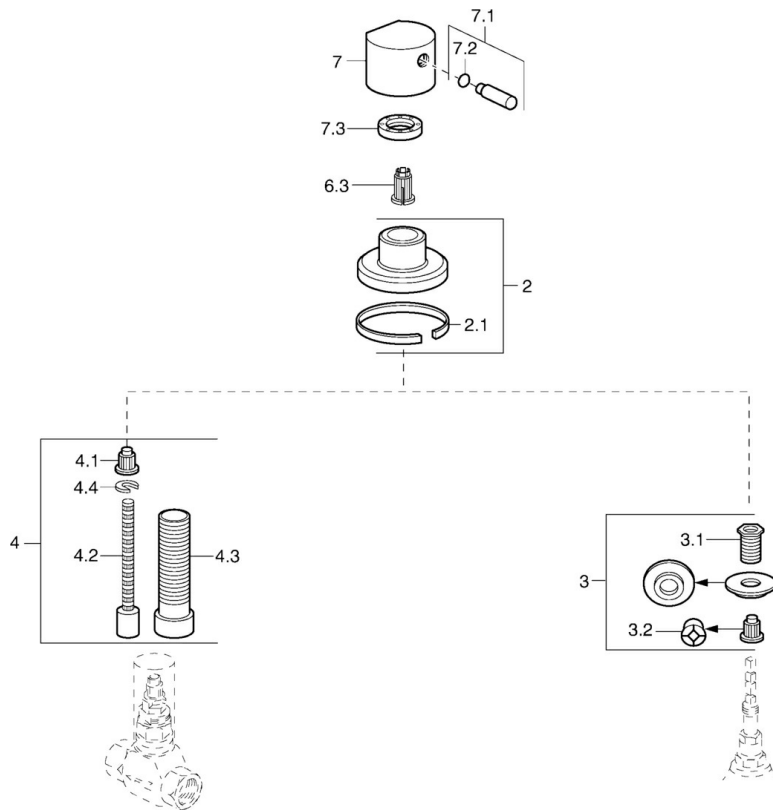

EAN: 4015474022584  
[static.hansa.com/02289132](https://static.hansa.com/02289132)

- Accessories
- Trim Kit
- Concealed wall mounting
- Chrome
- Flow control handle
- Round rosette
- suitable for concealed valves with ceramic or spindle head part

### Technical data

## Spare parts

### SP02289132

	Name	Code
2	Cover flange, d 70 mm	59910094
2.1	Rubber gasket	59912463
3	Adapter	59911033
3.1	Thread nipple, M12x1/M15x1, AF17	59902708
3.2	Adapter Blue	59911052
4	Raising kit, 80 mm	59910424
4.1	Adapter White	59910235
4.2	Inside spindle	59910379
4.3	Threaded sleeve, M24x1.5	59910100
4.4	Ring	59910694
7	Handle	59912131
7.1	Lever, M8, 22 mm	59912132
7.1	Lever, M6	59913209
7.2	O-ring, d 6x1	59912136
7.3	Tightening nut, d35.5xM24x1	59912023
N.I.	Flow control handle	59912095