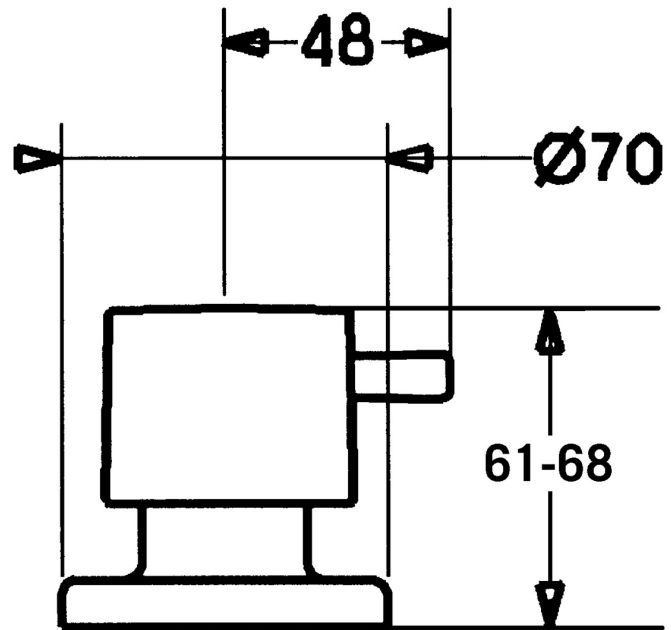

EAN: 4015474022584  
[static.hansa.com/02289132](https://static.hansa.com/02289132)

- Accessories
- Trim Kit
- Concealed wall mounting
- Chrome
- Flow control handle
- Round rosette
- suitable for concealed valves with ceramic or spindle head part

### Technical data

### SP02289132

	Name	Code
2	Cover flange, d 70 mm	59910094
2.1	Rubber gasket	59912463
3	Adapter	59911033
3.1	Thread nipple, M12x1/M15x1, AF17	59902708
3.2	Adapter Blue	59911052
4	Raising kit, 80 mm	59910424
4.1	Adapter White	59910235
4.2	Inside spindle	59910379
4.3	Threaded sleeve, M24x1.5	59910100
4.4	Ring	59910694
7	Handle	59912131
7.1	Lever, M8, 22 mm	59912132
7.1	Lever, M6	59913209
7.2	O-ring, d 6x1	59912136
7.3	Tightening nut, d35.5xM24x1	59912023
N.I.	Flow control handle	59912095