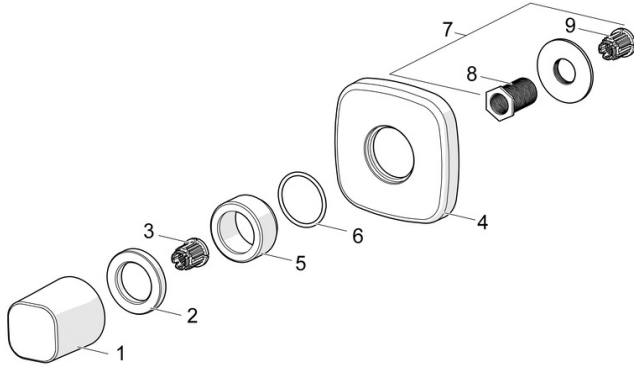

EAN: 4057304007125
static.hansa.com/02288183

- Accessories
- Trim Kit
- Concealed wall mounting
- Chrome
- Flow control handle
- Soft edge rosette
- suitable for concealed valves with ceramic or spindle head part

Technical data

Technical properties

Hot water supply	max. +80°C
Working pressure	0.5-10 bar
Material	Brass

Regulations

EN standard	EN 200
-------------	---------------

Approvals and Declarations

Declaration of conformity	DoC
---------------------------	------------

Spare parts

SP02288183

	Name	Code
01	Handle Discontinued	59914527
02	Tightening nut, d35.5xM24x1	59912023
03	Adapter White	59910235
04	Cover flange, 75x75 mm	59914769
05	Cover sleeve	59913434
06	O-ring, d 27x2	59901532
07	Adapter	59911033
08	Thread nipple, M12x1/M15x1, AF17	59902708
09	Adapter Blue	59911052