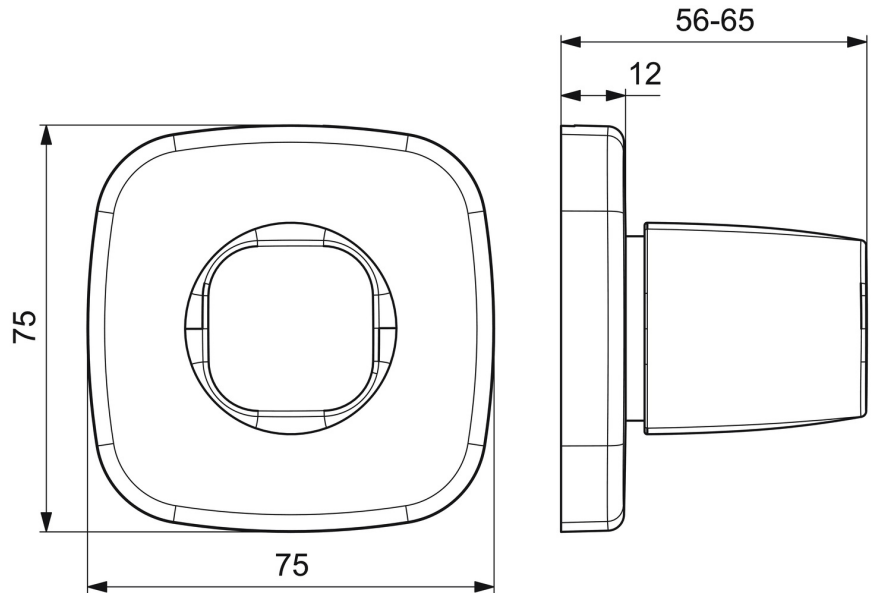

EAN: 4057304007125
static.hansa.com/02288183

- Accessories
- Trim Kit
- Concealed wall mounting
- Chrome
- Flow control handle
- Soft edge rosette
- suitable for concealed valves with ceramic or spindle head part

Technical data

Technical properties

Hot water supply	max. +80°C
Working pressure	0.5-10 bar
Material	Brass

Regulations

EN standard	EN 200
-------------	---------------

Approvals and Declarations

Declaration of conformity	DoC
---------------------------	------------

Spare parts

SP02288183

	Name	Code
01	Handle Discontinued	59914527
02	Tightening nut, d35.5xM24x1	59912023
03	Adapter White	59910235
04	Cover flange, 75x75 mm	59914769
05	Cover sleeve	59913434
06	O-ring, d 27x2	59901532
07	Adapter	59911033
08	Thread nipple, M12x1/M15x1, AF17	59902708
09	Adapter Blue	59911052