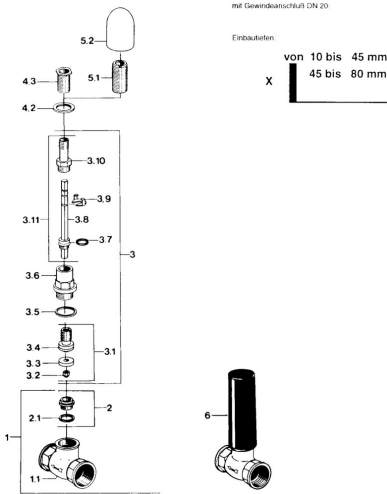

EAN: 4015474598300
static.hansa.com/02220100

Unterputzventil DN 25 (G 1)

• Spare parts

• Chrome

Technical data

Technical properties

Hot water supply	max. +80°C
Working pressure	0.5-10 bar

Spare parts

Unterputzventil DN 25 (G 1)

SP02220100

Name	Code
3.9 Spring clip	59901017
3.11 Extension spindle Discontinued	59905578
4.2 Knurled nut	59902621
4.3 Thread nipple, M12x1/M15x1, AF17	59902708
5.1 Thread nipple	59901373
5.2 Shut-off cap	59901106