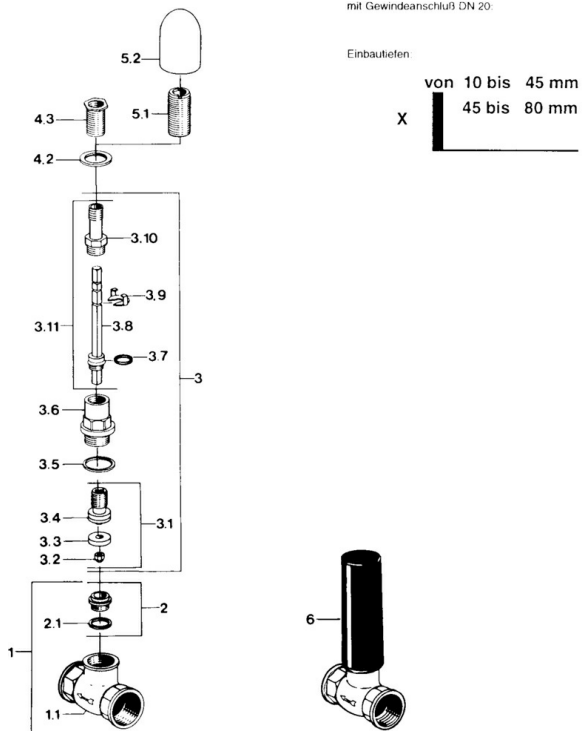

EAN: 4015474598300
static.hansa.com/02220100

Unterputzventil DN 25 (G 1)

• Spare parts

• Chrome

Technical data

Technical properties

Hot water supply	max. +80°C
Working pressure	0.5-10 bar

Spare parts

Unterputzventil DN 25 (G 1)

SP02220100

Name	Code
3.9 Spring clip	59901017
3.11 Extension spindle Discontinued	59905578
4.2 Knurled nut	59902621
4.3 Thread nipple, M12x1/M15x1, AF17	59902708
5.1 Thread nipple	59901373
5.2 Shut-off cap	59901106