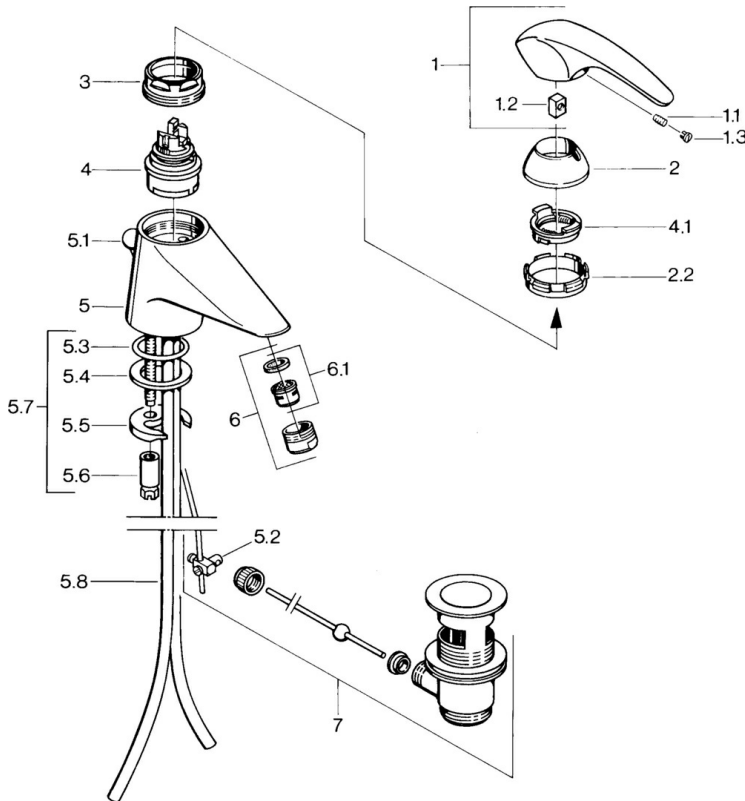

EAN: 4015474525818  
[static.hansa.com/02092161](http://static.hansa.com/02092161)

- Washbasin
- Single-lever
- Deck mounted
- Chrome
- Fixed spout

## Technical data

### Technical properties

|                  |                   |
|------------------|-------------------|
| Hot water supply | <b>max. +80°C</b> |
| Working pressure | <b>0.5-10 bar</b> |
| Material         | <b>Brass</b>      |

### SP02092101

| Name | Code   |          |
|------|--|----------|
| 1.1  | Screw, M5x8, SW2.5                               | 59904755 |
| 1.2  | Bushing  | 59904778 |
| 1.3  | Plug, hot/cold                                   | 59906705 |
| 2    | Covering cap Discontinued                        | 59910582 |
| 2.2  | Supply Discontinued                              | 59910586 |
| 3    | Eye screw, M50x1, SW45                           | 59904775 |
| 4    | Cartridge, 4.8 Eco-Top                           | 59911431 |
| 4    | Cartridge, 4.8 eco                               | 59904601 |
| 4.1  | Hot water limiter                                | 59904759 |
| 5.2  | Swivel joint                                     | 59904624 |
| 5.3  | O-ring, d 38x3.5                                 | 59910236 |
| 5.4  | Gasket, 48x33.5x2                                | 59902283 |
| 5.5  | Fixing plate                                     | 59904765 |
| 5.6  | Screw, M8x1, SW13                                | 59904766 |
| 5.7  | Fixing set                                       | 59910749 |
| 5.8  | Pipe Discontinued                                | 59911059 |
| 6    | Aerator, M24x1 STD CC A Edelmessing Discontinued | 59906580 |
| 6    | Aerator, M24x1 A White Discontinued              | 59905419 |
| 6    | Aerator, M24x1 STD HC A                          | 59902366 |
| 6.1  | Aerator, M22/24 A                                | 59902081 |
| 7    | Pop-up waste Edelmessing Discontinued            | 59906734 |
| 7    | Pop-up waste                                     | 59904620 |