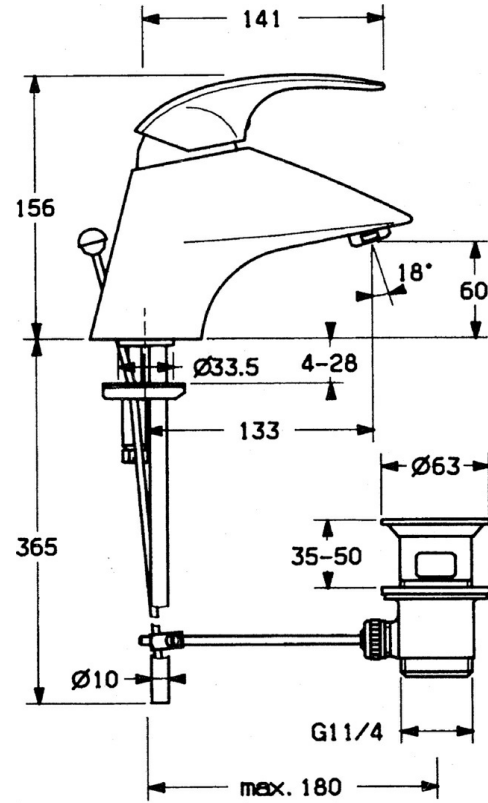

EAN: 4015474634992
static.hansa.com/0209210194

- Washbasin
- Single-lever
- Deck mounted
- Edelmessing
- Fixed spout

Technical data

Technical properties

Hot water supply	max. +80°C
Working pressure	0.5-10 bar
Material	Brass

Spare parts

SP02092101

	Name	Code
1.1	Screw, M5x8, SW2.5	59904755
1.2	Bushing	59904778
1.3	Plug, hot/cold	59906705
2	Covering cap Discontinued	59910582
2.2	Supply Discontinued	59910586
3	Eye screw, M50x1, SW45	59904775
4	Cartridge, 4.8 Eco-Top	59911431
4	Cartridge, 4.8 eco	59904601
4.1	Hot water limiter	59904759
5.2	Swivel joint	59904624
5.3	O-ring, d 38x3.5	59910236
5.4	Gasket, 48x33.5x2	59902283
5.5	Fixing plate	59904765
5.6	Screw, M8x1, SW13	59904766
5.7	Fixing set	59910749
5.8	Pipe Discontinued	59911059
6	Aerator, M24x1 STD CC A Edelmessing Discontinued	59906580
6	Aerator, M24x1 A White Discontinued	59905419
6	Aerator, M24x1 STD HC A	59902366
6.1	Aerator, M22/24 A	59902081
7	Pop-up waste Edelmessing Discontinued	59906734
7	Pop-up waste	59904620