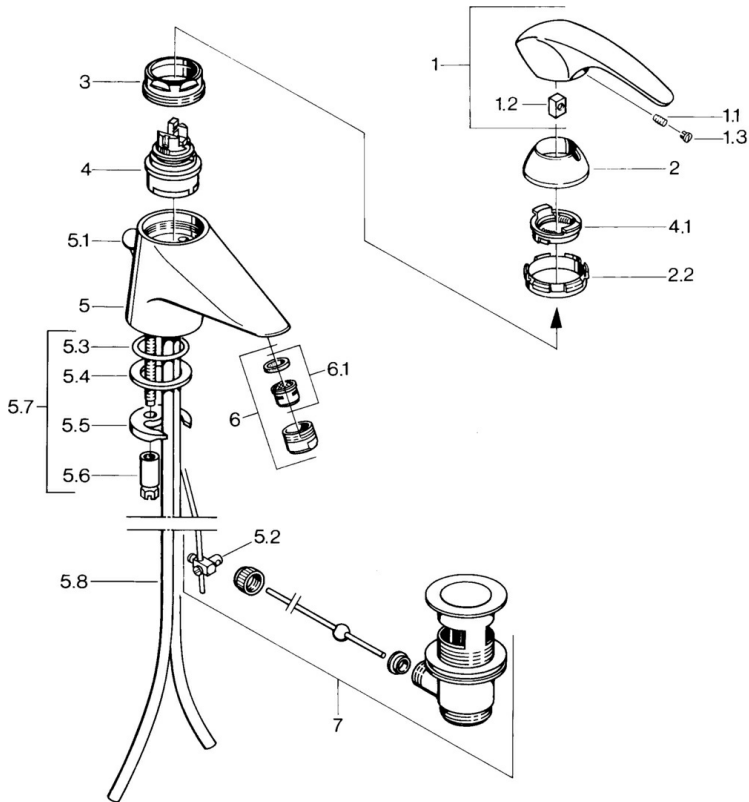

EAN: 4015474634992
static.hansa.com/0209210194

- Washbasin
- Single-lever
- Deck mounted
- Edelmessing
- Fixed spout

Technical data

Technical properties

Hot water supply	max. +80°C
Working pressure	0.5-10 bar
Material	Brass

Spare parts

SP02092101

	Name	Code
1.1	Screw, M5x8, SW2.5	59904755
1.2	Bushing	59904778
1.3	Plug, hot/cold	59906705
2	Covering cap Discontinued	59910582
2.2	Supply Discontinued	59910586
3	Eye screw, M50x1, SW45	59904775
4	Cartridge, 4.8 Eco-Top	59911431
4	Cartridge, 4.8 eco	59904601
4.1	Hot water limiter	59904759
5.2	Swivel joint	59904624
5.3	O-ring, d 38x3.5	59910236
5.4	Gasket, 48x33.5x2	59902283
5.5	Fixing plate	59904765
5.6	Screw, M8x1, SW13	59904766
5.7	Fixing set	59910749
5.8	Pipe Discontinued	59911059
6	Aerator, M24x1 STD CC A Edelmessing Discontinued	59906580
6	Aerator, M24x1 A White Discontinued	59905419
6	Aerator, M24x1 STD HC A	59902366
6.1	Aerator, M22/24 A	59902081
7	Pop-up waste Edelmessing Discontinued	59906734
7	Pop-up waste	59904620