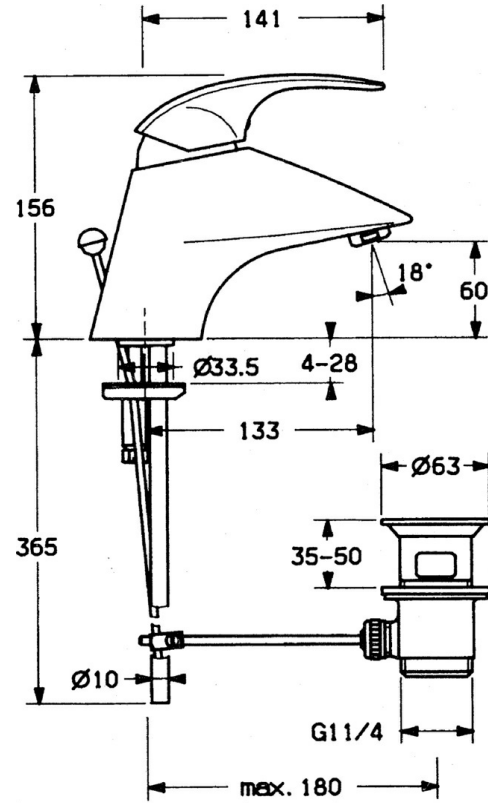

EAN: 4015474638983
static.hansa.com/0209210184

- Washbasin
- Single-lever
- Deck mounted
- Black
- Fixed spout

Technical data

Technical properties

Hot water supply	max. +80°C
Working pressure	0.5-10 bar
Material	Brass

Spare parts

SP02092101

	Name	Code
1.1	Screw, M5x8, SW2.5	59904755
1.2	Bushing	59904778
1.3	Plug, hot/cold	59906705
2	Covering cap Discontinued	59910582
2.2	Supply Discontinued	59910586
3	Eye screw, M50x1, SW45	59904775
4	Cartridge, 4.8 Eco-Top	59911431
4	Cartridge, 4.8 eco	59904601
4.1	Hot water limiter	59904759
5.2	Swivel joint	59904624
5.3	O-ring, d 38x3.5	59910236
5.4	Gasket, 48x33.5x2	59902283
5.5	Fixing plate	59904765
5.6	Screw, M8x1, SW13	59904766
5.7	Fixing set	59910749
5.8	Pipe Discontinued	59911059
6	Aerator, M24x1 STD CC A Edelmessing Discontinued	59906580
6	Aerator, M24x1 A White Discontinued	59905419
6	Aerator, M24x1 STD HC A	59902366
6.1	Aerator, M22/24 A	59902081
7	Pop-up waste Edelmessing Discontinued	59906734
7	Pop-up waste	59904620