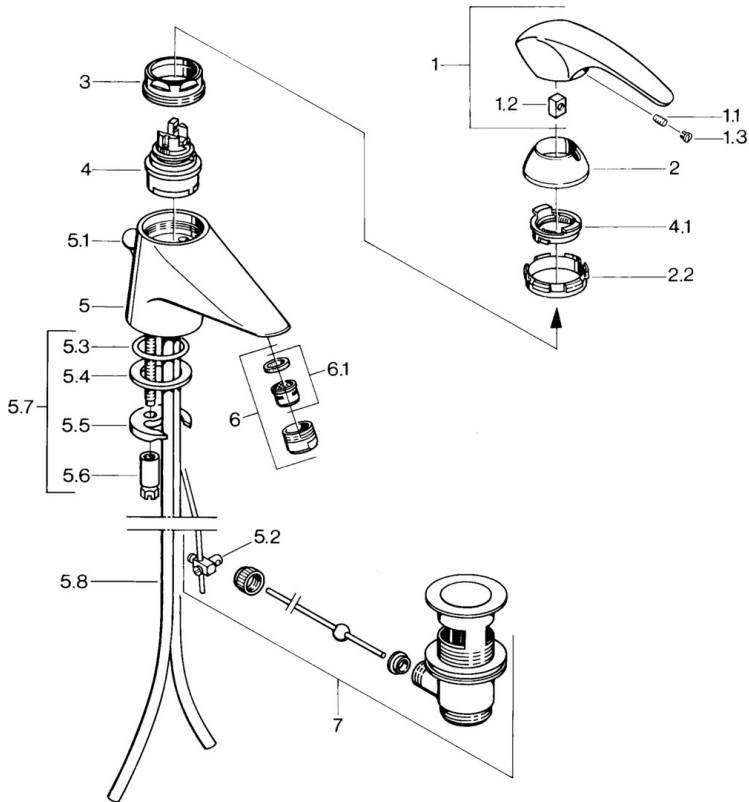

EAN: 4015474638983
static.hansa.com/0209210184

- Washbasin
- Single-lever
- Deck mounted
- Black
- Fixed spout

Technical data

Technical properties

Hot water supply	max. +80°C
Working pressure	0.5-10 bar
Material	Brass

Spare parts

SP02092101

	Name	Code
1.1	Screw, M5x8, SW2.5	59904755
1.2	Bushing	59904778
1.3	Plug, hot/cold	59906705
2	Covering cap Discontinued	59910582
2.2	Supply Discontinued	59910586
3	Eye screw, M50x1, SW45	59904775
4	Cartridge, 4.8 Eco-Top	59911431
4	Cartridge, 4.8 eco	59904601
4.1	Hot water limiter	59904759
5.2	Swivel joint	59904624
5.3	O-ring, d 38x3.5	59910236
5.4	Gasket, 48x33.5x2	59902283
5.5	Fixing plate	59904765
5.6	Screw, M8x1, SW13	59904766
5.7	Fixing set	59910749
5.8	Pipe Discontinued	59911059
6	Aerator, M24x1 STD CC A Edelmessing Discontinued	59906580
6	Aerator, M24x1 A White Discontinued	59905419
6	Aerator, M24x1 STD HC A	59902366
6.1	Aerator, M22/24 A	59902081
7	Pop-up waste Edelmessing Discontinued	59906734
7	Pop-up waste	59904620