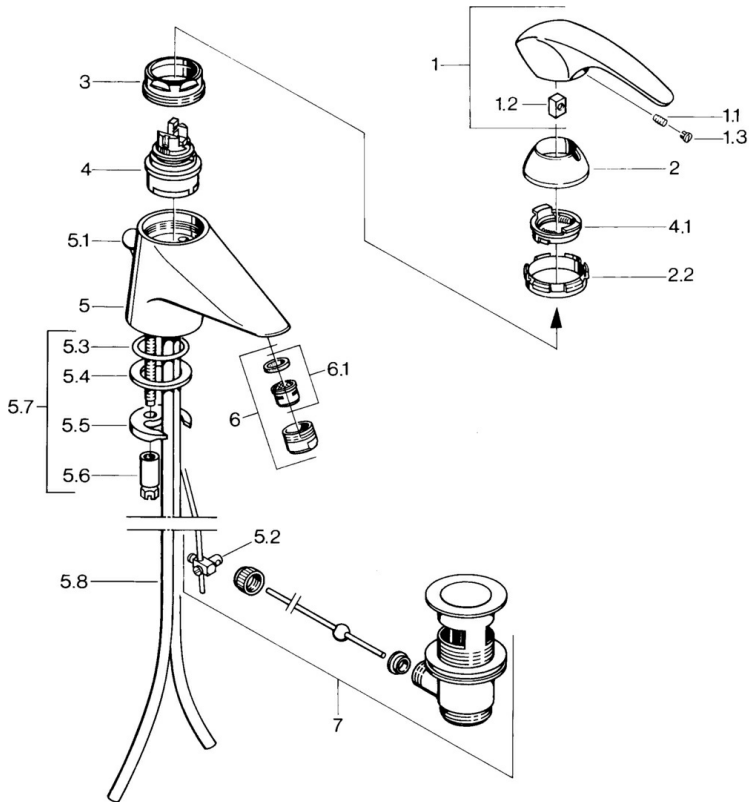

EAN: 4015474634978  
[static.hansa.com/0209210182](http://static.hansa.com/0209210182)

- Washbasin
- Single-lever
- Deck mounted
- White
- Fixed spout

### Technical properties

Hot water supply	max. +80°C
Working pressure	0.5-10 bar
Material	Brass

## Spare parts

### SP02092101

	Name	Code
1.1	Screw, M5x8, SW2.5	59904755
1.2	Bushing	59904778
1.3	Plug, hot/cold	59906705
2	Covering cap Discontinued	59910582
2.2	Supply Discontinued	59910586
3	Eye screw, M50x1, SW45	59904775
4	Cartridge, 4.8 Eco-Top	59911431
4	Cartridge, 4.8 eco	59904601
4.1	Hot water limiter	59904759
5.2	Swivel joint	59904624
5.3	O-ring, d 38x3.5	59910236
5.4	Gasket, 48x33.5x2	59902283
5.5	Fixing plate	59904765
5.6	Screw, M8x1, SW13	59904766
5.7	Fixing set	59910749
5.8	Pipe Discontinued	59911059
6	Aerator, M24x1 STD CC A Edelmessing Discontinued	59906580
6	Aerator, M24x1 A White Discontinued	59905419
6	Aerator, M24x1 STD HC A	59902366
6.1	Aerator, M22/24 A	59902081
7	Pop-up waste Edelmessing Discontinued	59906734
7	Pop-up waste	59904620