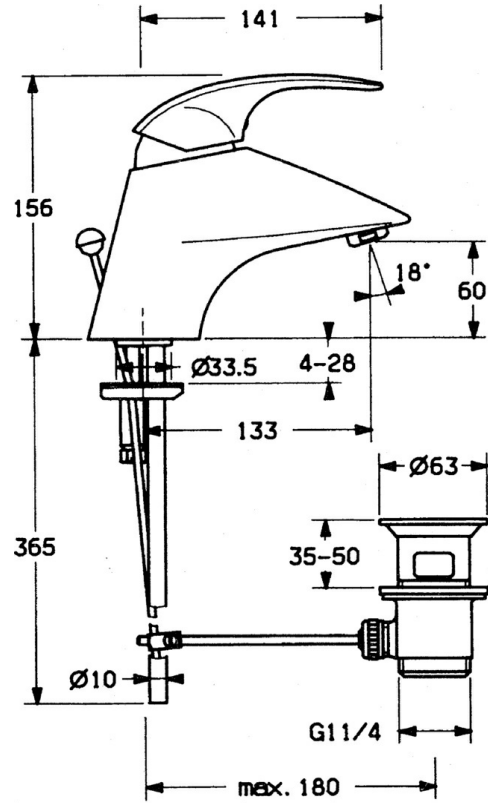

EAN: 4015474634978  
[static.hansa.com/0209210182](http://static.hansa.com/0209210182)

- Washbasin
- Single-lever
- Deck mounted
- White
- Fixed spout

### Technical properties

Hot water supply	max. +80°C
Working pressure	0.5-10 bar
Material	Brass

### SP02092101

	Name	Code
1.1	Screw, M5x8, SW2.5	59904755
1.2	Bushing	59904778
1.3	Plug, hot/cold	59906705
2	Covering cap Discontinued	59910582
2.2	Supply Discontinued	59910586
3	Eye screw, M50x1, SW45	59904775
4	Cartridge, 4.8 Eco-Top	59911431
4	Cartridge, 4.8 eco	59904601
4.1	Hot water limiter	59904759
5.2	Swivel joint	59904624
5.3	O-ring, d 38x3.5	59910236
5.4	Gasket, 48x33.5x2	59902283
5.5	Fixing plate	59904765
5.6	Screw, M8x1, SW13	59904766
5.7	Fixing set	59910749
5.8	Pipe Discontinued	59911059
6	Aerator, M24x1 STD CC A Edelmessing Discontinued	59906580
6	Aerator, M24x1 A White Discontinued	59905419
6	Aerator, M24x1 STD HC A	59902366
6.1	Aerator, M22/24 A	59902081
7	Pop-up waste Edelmessing Discontinued	59906734
7	Pop-up waste	59904620