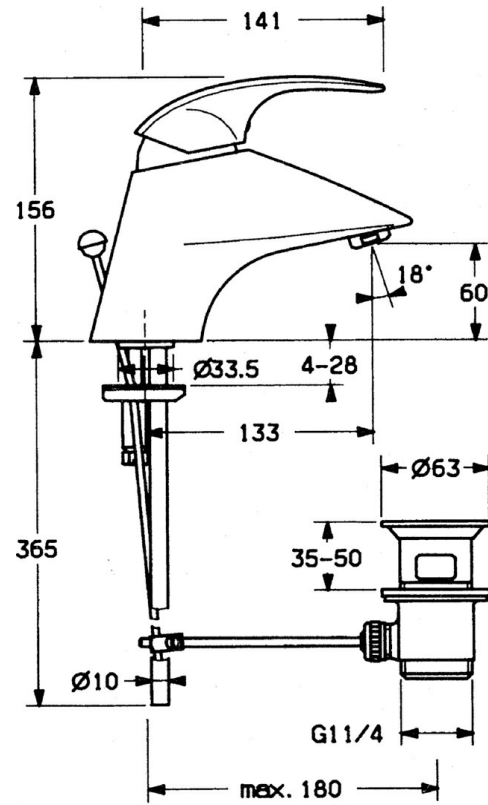

EAN: 4015474638853
static.hansa.com/0209210140

- Washbasin
- Single-lever
- Deck mounted
- Aranja
- Fixed spout

Technical data

Technical properties

Hot water supply	max. +80°C
Working pressure	0.5-10 bar
Material	Brass

Spare parts

SP02092101

	Name	Code
1.1	Screw, M5x8, SW2.5	59904755
1.2	Bushing	59904778
1.3	Plug, hot/cold	59906705
2	Covering cap Discontinued	59910582
2.2	Supply Discontinued	59910586
3	Eye screw, M50x1, SW45	59904775
4	Cartridge, 4.8 Eco-Top	59911431
4	Cartridge, 4.8 eco	59904601
4.1	Hot water limiter	59904759
5.2	Swivel joint	59904624
5.3	O-ring, d 38x3.5	59910236
5.4	Gasket, 48x33.5x2	59902283
5.5	Fixing plate	59904765
5.6	Screw, M8x1, SW13	59904766
5.7	Fixing set	59910749
5.8	Pipe Discontinued	59911059
6	Aerator, M24x1 STD CC A Edelmessing Discontinued	59906580
6	Aerator, M24x1 A White Discontinued	59905419
6	Aerator, M24x1 STD HC A	59902366
6.1	Aerator, M22/24 A	59902081
7	Pop-up waste Edelmessing Discontinued	59906734
7	Pop-up waste	59904620