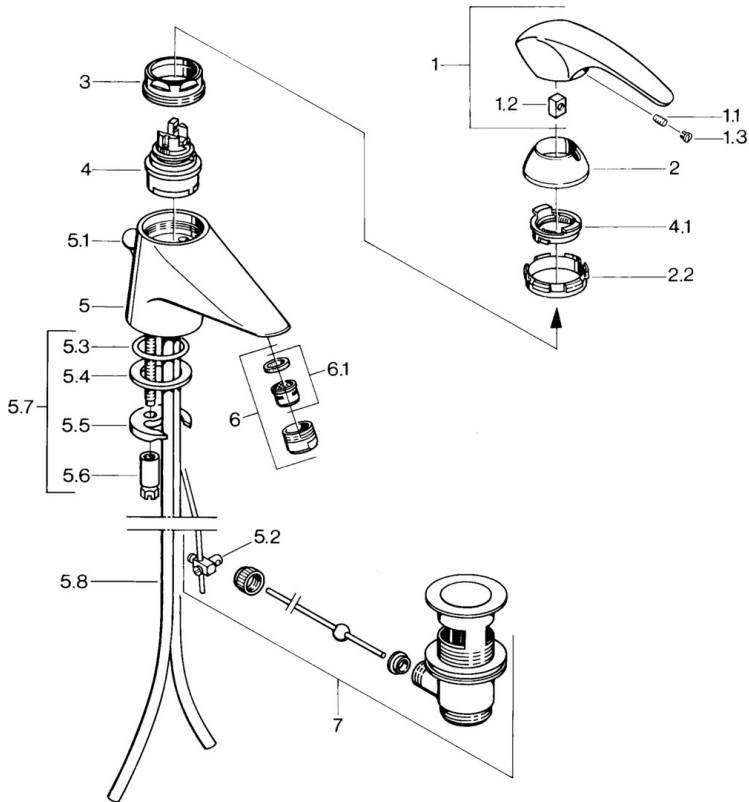

EAN: 4015474638853
static.hansa.com/0209210140

- Washbasin
- Single-lever
- Deck mounted
- Aranja
- Fixed spout

Technical data

Technical properties

Hot water supply	max. +80°C
Working pressure	0.5-10 bar
Material	Brass

Spare parts

SP02092101

	Name	Code
1.1	Screw, M5x8, SW2.5	59904755
1.2	Bushing	59904778
1.3	Plug, hot/cold	59906705
2	Covering cap Discontinued	59910582
2.2	Supply Discontinued	59910586
3	Eye screw, M50x1, SW45	59904775
4	Cartridge, 4.8 Eco-Top	59911431
4	Cartridge, 4.8 eco	59904601
4.1	Hot water limiter	59904759
5.2	Swivel joint	59904624
5.3	O-ring, d 38x3.5	59910236
5.4	Gasket, 48x33.5x2	59902283
5.5	Fixing plate	59904765
5.6	Screw, M8x1, SW13	59904766
5.7	Fixing set	59910749
5.8	Pipe Discontinued	59911059
6	Aerator, M24x1 STD CC A Edelmessing Discontinued	59906580
6	Aerator, M24x1 A White Discontinued	59905419
6	Aerator, M24x1 STD HC A	59902366
6.1	Aerator, M22/24 A	59902081
7	Pop-up waste Edelmessing Discontinued	59906734
7	Pop-up waste	59904620