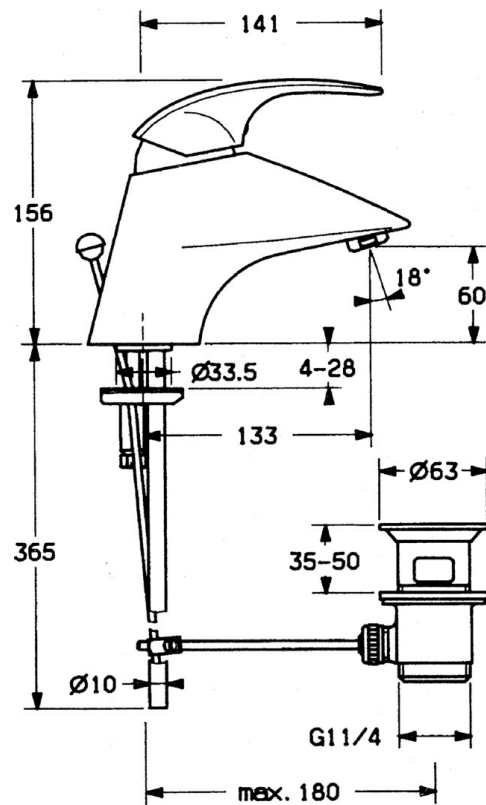

EAN: 4015474634954
static.hansa.com/02092101

- Washbasin
- Single-lever
- Deck mounted
- Chrome
- Fixed spout

Technical data

Technical properties

Hot water supply	max. +80°C
Working pressure	0.5-10 bar
Material	Brass

Spare parts

SP02092101

	Name	Code
1.1	Screw, M5x8, SW2.5	59904755
1.2	Bushing	59904778
1.3	Plug, hot/cold	59906705
2	Covering cap Discontinued	59910582
2.2	Supply Discontinued	59910586
3	Eye screw, M50x1, SW45	59904775
4	Cartridge, 4.8 Eco-Top	59911431
4	Cartridge, 4.8 eco	59904601
4.1	Hot water limiter	59904759
5.2	Swivel joint	59904624
5.3	O-ring, d 38x3.5	59910236
5.4	Gasket, 48x33.5x2	59902283
5.5	Fixing plate	59904765
5.6	Screw, M8x1, SW13	59904766
5.7	Fixing set	59910749
5.8	Pipe Discontinued	59911059
6	Aerator, M24x1 STD CC A Edelmessing Discontinued	59906580
6	Aerator, M24x1 A White Discontinued	59905419
6	Aerator, M24x1 STD HC A	59902366
6.1	Aerator, M22/24 A	59902081
7	Pop-up waste Edelmessing Discontinued	59906734
7	Pop-up waste	59904620