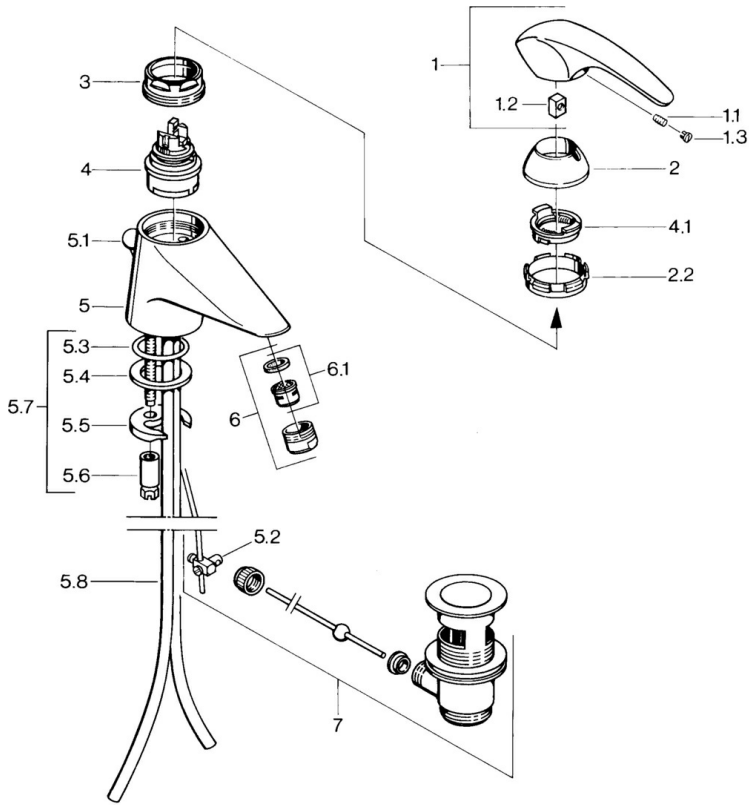

EAN: 4015474634954
static.hansa.com/02092101

- Washbasin
- Single-lever
- Deck mounted
- Chrome
- Fixed spout

Technical data

Technical properties

Hot water supply	max. +80°C
Working pressure	0.5-10 bar
Material	Brass

Spare parts

SP02092101

	Name	Code
1.1	Screw, M5x8, SW2.5	59904755
1.2	Bushing	59904778
1.3	Plug, hot/cold	59906705
2	Covering cap Discontinued	59910582
2.2	Supply Discontinued	59910586
3	Eye screw, M50x1, SW45	59904775
4	Cartridge, 4.8 Eco-Top	59911431
4	Cartridge, 4.8 eco	59904601
4.1	Hot water limiter	59904759
5.2	Swivel joint	59904624
5.3	O-ring, d 38x3.5	59910236
5.4	Gasket, 48x33.5x2	59902283
5.5	Fixing plate	59904765
5.6	Screw, M8x1, SW13	59904766
5.7	Fixing set	59910749
5.8	Pipe Discontinued	59911059
6	Aerator, M24x1 STD CC A Edelmessing Discontinued	59906580
6	Aerator, M24x1 A White Discontinued	59905419
6	Aerator, M24x1 STD HC A	59902366
6.1	Aerator, M22/24 A	59902081
7	Pop-up waste Edelmessing Discontinued	59906734
7	Pop-up waste	59904620