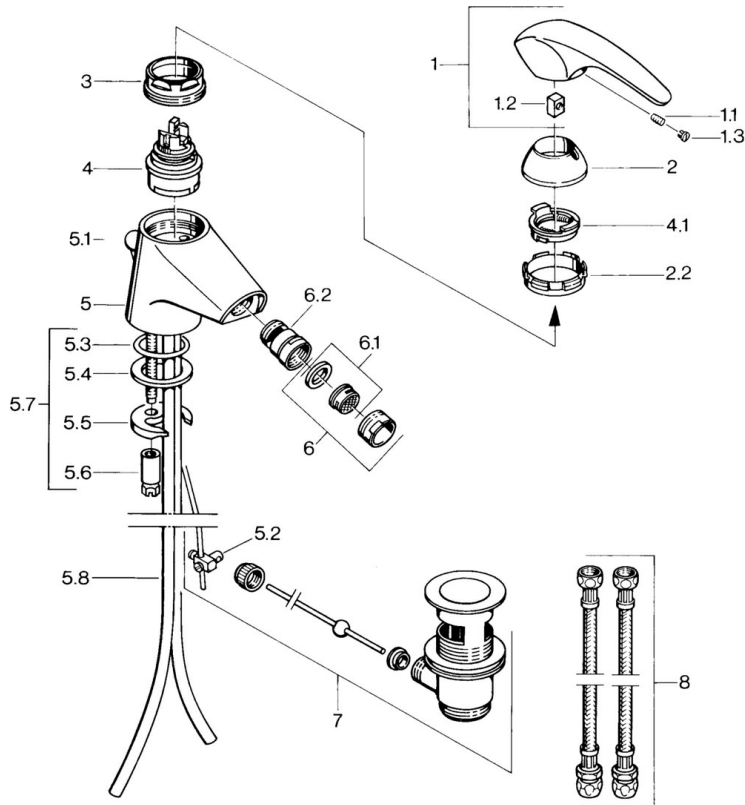

EAN: 4015474635111  
[static.hansa.com/0208310194](http://static.hansa.com/0208310194)

- Bidet
- Single-lever
- Deck mounted
- Edelmessing

### Technical properties

|                  |            |
|------------------|------------|
| Hot water supply | max. +80°C |
| Working pressure | 0.5-10 bar |
| Material         | Brass      |

## Spare parts

### SP02083101

|     | Name   | Code     |
|-----|--|----------|
| 1.1 | Screw, M5x8, SW2.5                               | 59904755 |
| 1.2 | Bushing  | 59904778 |
| 1.3 | Plug, hot/cold                                   | 59906705 |
| 2   | Covering cap Discontinued                        | 59910582 |
| 2.2 | Supply Discontinued                              | 59910586 |
| 3   | Eye screw, M50x1, SW45                           | 59904775 |
| 4   | Cartridge, 4.8 eco                               | 59904601 |
| 4.1 | Hot water limiter                                | 59904759 |
| 5.2 | Swivel joint                                     | 59904624 |
| 5.3 | O-ring, d 38x3.5                                 | 59910236 |
| 5.4 | Gasket, 48x33.5x2                                | 59902283 |
| 5.5 | Fixing plate                                     | 59904765 |
| 5.6 | Screw, M8x1, SW13                                | 59904766 |
| 5.7 | Fixing set                                       | 59910749 |
| 5.8 | Pipe Discontinued                                | 59911059 |
| 6   | Aerator, M24x1 STD CC A Edelmessing Discontinued | 59906580 |
| 6   | Aerator, M24x1 STD HC A                          | 59902366 |
| 6   | Aerator, M24x1 A White Discontinued              | 59905419 |
| 6.1 | Aerator, M22/24 A                                | 59902081 |
| 6.2 | Ball joint for bidet faucet, M24x1               | 59904920 |
| 7   | Pop-up waste Edelmessing Discontinued            | 59906734 |
| 7   | Pop-up waste                                     | 59904620 |
| 8   | Flexible pipe, L=320, G3/8xG3/8 Discontinued     | 59905019 |