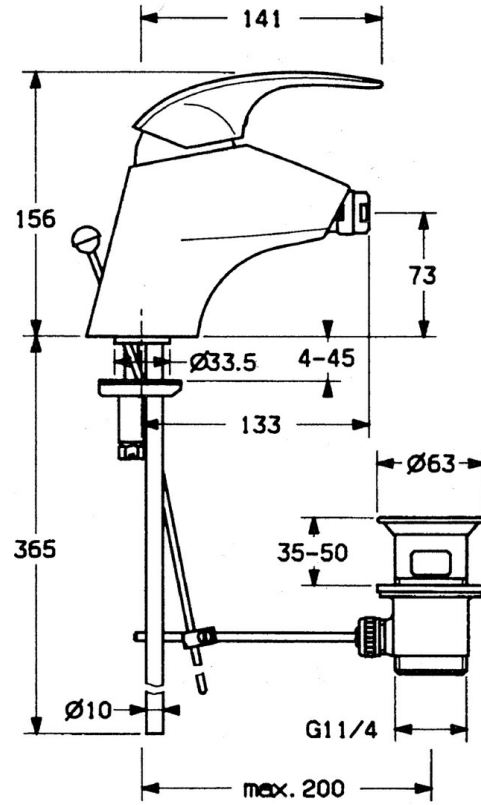

EAN: 4015474635111  
[static.hansa.com/0208310194](http://static.hansa.com/0208310194)

- Bidet
- Single-lever
- Deck mounted
- Edelmessing

## Technical data

### Technical properties

|                  |            |
|------------------|------------|
| Hot water supply | max. +80°C |
| Working pressure | 0.5-10 bar |
| Material         | Brass      |

### SP02083101

|     | Name   | Code     |
|-----|--|----------|
| 1.1 | Screw, M5x8, SW2.5                               | 59904755 |
| 1.2 | Bushing  | 59904778 |
| 1.3 | Plug, hot/cold                                   | 59906705 |
| 2   | Covering cap Discontinued                        | 59910582 |
| 2.2 | Supply Discontinued                              | 59910586 |
| 3   | Eye screw, M50x1, SW45                           | 59904775 |
| 4   | Cartridge, 4.8 eco                               | 59904601 |
| 4.1 | Hot water limiter                                | 59904759 |
| 5.2 | Swivel joint                                     | 59904624 |
| 5.3 | O-ring, d 38x3.5                                 | 59910236 |
| 5.4 | Gasket, 48x33.5x2                                | 59902283 |
| 5.5 | Fixing plate                                     | 59904765 |
| 5.6 | Screw, M8x1, SW13                                | 59904766 |
| 5.7 | Fixing set                                       | 59910749 |
| 5.8 | Pipe Discontinued                                | 59911059 |
| 6   | Aerator, M24x1 STD CC A Edelmessing Discontinued | 59906580 |
| 6   | Aerator, M24x1 STD HC A                          | 59902366 |
| 6   | Aerator, M24x1 A White Discontinued              | 59905419 |
| 6.1 | Aerator, M22/24 A                                | 59902081 |
| 6.2 | Ball joint for bidet faucet, M24x1               | 59904920 |
| 7   | Pop-up waste Edelmessing Discontinued            | 59906734 |
| 7   | Pop-up waste                                     | 59904620 |
| 8   | Flexible pipe, L=320, G3/8xG3/8 Discontinued     | 59905019 |