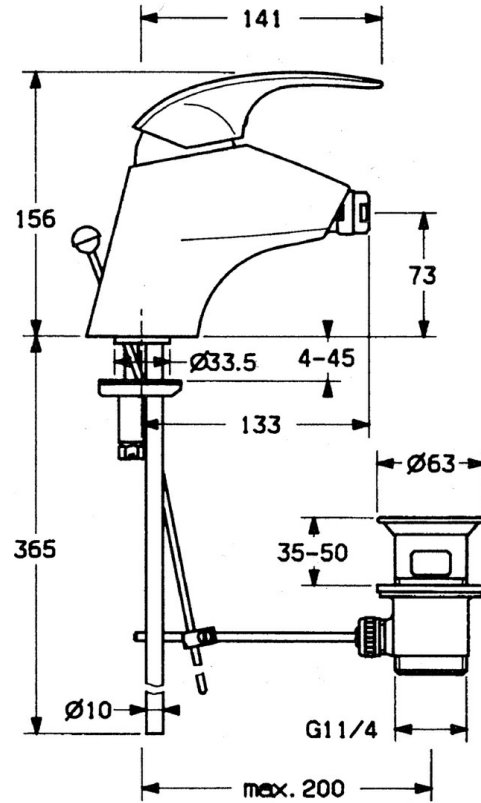

EAN: 4015474638976
static.hansa.com/0208310184

- Bidet
- Single-lever
- Deck mounted
- Black

Technical data

Technical properties

Hot water supply	max. +80°C
Working pressure	0.5-10 bar
Material	Brass

Spare parts

SP02083101

	Name	Code
1.1	Screw, M5x8, SW2.5	59904755
1.2	Bushing	59904778
1.3	Plug, hot/cold	59906705
2	Covering cap Discontinued	59910582
2.2	Supply Discontinued	59910586
3	Eye screw, M50x1, SW45	59904775
4	Cartridge, 4.8 eco	59904601
4.1	Hot water limiter	59904759
5.2	Swivel joint	59904624
5.3	O-ring, d 38x3.5	59910236
5.4	Gasket, 48x33.5x2	59902283
5.5	Fixing plate	59904765
5.6	Screw, M8x1, SW13	59904766
5.7	Fixing set	59910749
5.8	Pipe Discontinued	59911059
6	Aerator, M24x1 STD CC A Edelmessing Discontinued	59906580
6	Aerator, M24x1 STD HC A	59902366
6	Aerator, M24x1 A White Discontinued	59905419
6.1	Aerator, M22/24 A	59902081
6.2	Ball joint for bidet faucet, M24x1	59904920
7	Pop-up waste Edelmessing Discontinued	59906734
7	Pop-up waste	59904620
8	Flexible pipe, L=320, G3/8xG3/8 Discontinued	59905019