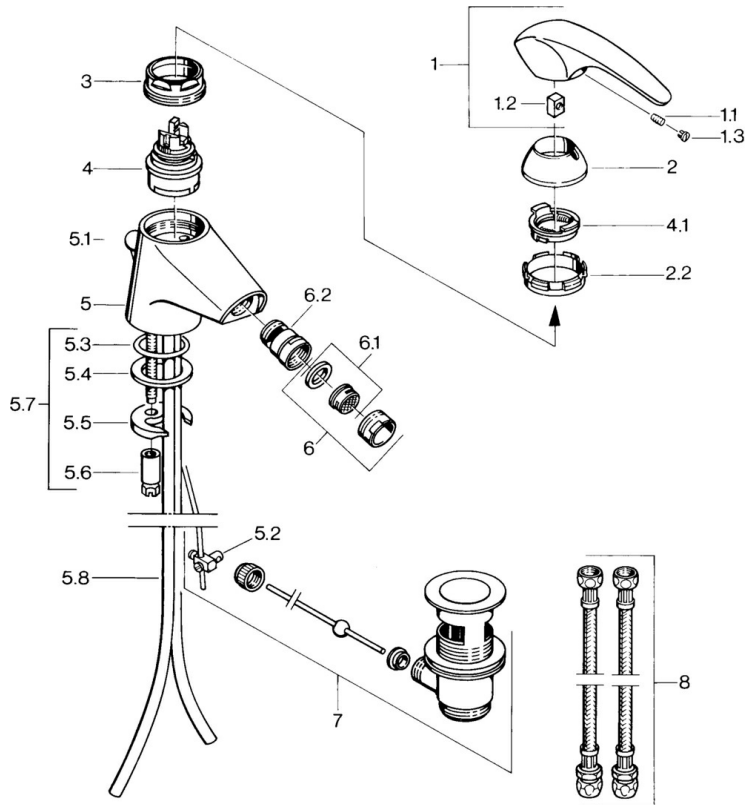

EAN: 4015474638976
static.hansa.com/0208310184

- Bidet
- Single-lever
- Deck mounted
- Black

Technical data

Technical properties

Hot water supply	max. +80°C
Working pressure	0.5-10 bar
Material	Brass

Spare parts

SP02083101

	Name	Code
1.1	Screw, M5x8, SW2.5	59904755
1.2	Bushing	59904778
1.3	Plug, hot/cold	59906705
2	Covering cap Discontinued	59910582
2.2	Supply Discontinued	59910586
3	Eye screw, M50x1, SW45	59904775
4	Cartridge, 4.8 eco	59904601
4.1	Hot water limiter	59904759
5.2	Swivel joint	59904624
5.3	O-ring, d 38x3.5	59910236
5.4	Gasket, 48x33.5x2	59902283
5.5	Fixing plate	59904765
5.6	Screw, M8x1, SW13	59904766
5.7	Fixing set	59910749
5.8	Pipe Discontinued	59911059
6	Aerator, M24x1 STD CC A Edelmessing Discontinued	59906580
6	Aerator, M24x1 STD HC A	59902366
6	Aerator, M24x1 A White Discontinued	59905419
6.1	Aerator, M22/24 A	59902081
6.2	Ball joint for bidet faucet, M24x1	59904920
7	Pop-up waste Edelmessing Discontinued	59906734
7	Pop-up waste	59904620
8	Flexible pipe, L=320, G3/8xG3/8 Discontinued	59905019