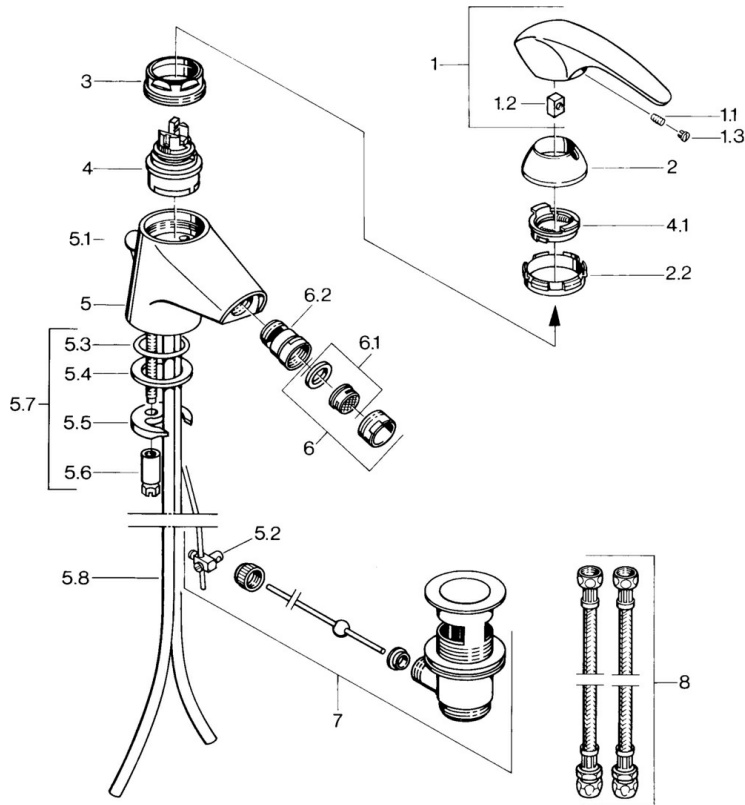

EAN: 4015474635104
static.hansa.com/0208310182

- Bidet
- Single-lever
- Deck mounted
- White

Technical data

Technical properties

Hot water supply	max. +80°C
Working pressure	0.5-10 bar
Material	Brass

Spare parts

SP02083101

	Name	Code
1.1	Screw, M5x8, SW2.5	59904755
1.2	Bushing	59904778
1.3	Plug, hot/cold	59906705
2	Covering cap Discontinued	59910582
2.2	Supply Discontinued	59910586
3	Eye screw, M50x1, SW45	59904775
4	Cartridge, 4.8 eco	59904601
4.1	Hot water limiter	59904759
5.2	Swivel joint	59904624
5.3	O-ring, d 38x3.5	59910236
5.4	Gasket, 48x33.5x2	59902283
5.5	Fixing plate	59904765
5.6	Screw, M8x1, SW13	59904766
5.7	Fixing set	59910749
5.8	Pipe Discontinued	59911059
6	Aerator, M24x1 STD CC A Edelmessing Discontinued	59906580
6	Aerator, M24x1 STD HC A	59902366
6	Aerator, M24x1 A White Discontinued	59905419
6.1	Aerator, M22/24 A	59902081
6.2	Ball joint for bidet faucet, M24x1	59904920
7	Pop-up waste Edelmessing Discontinued	59906734
7	Pop-up waste	59904620
8	Flexible pipe, L=320, G3/8xG3/8 Discontinued	59905019