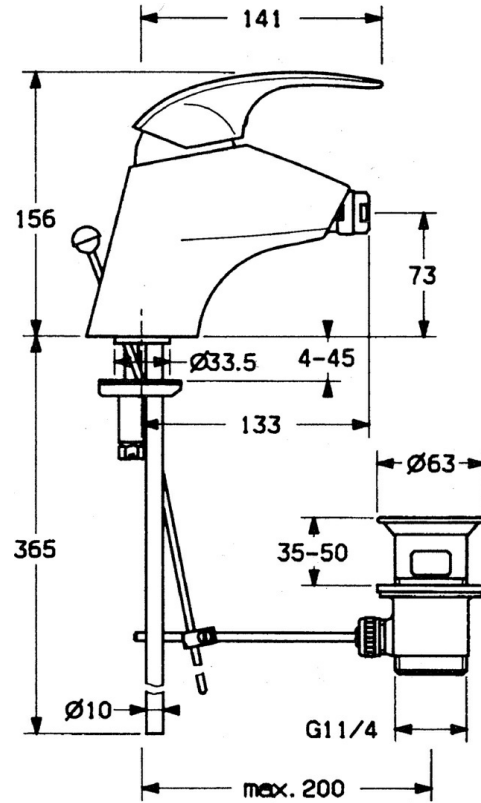

EAN: 4015474635104
static.hansa.com/0208310182

- Bidet
- Single-lever
- Deck mounted
- White

Technical data

Technical properties

Hot water supply	max. +80°C
Working pressure	0.5-10 bar
Material	Brass

Spare parts

SP02083101

	Name	Code
1.1	Screw, M5x8, SW2.5	59904755
1.2	Bushing	59904778
1.3	Plug, hot/cold	59906705
2	Covering cap Discontinued	59910582
2.2	Supply Discontinued	59910586
3	Eye screw, M50x1, SW45	59904775
4	Cartridge, 4.8 eco	59904601
4.1	Hot water limiter	59904759
5.2	Swivel joint	59904624
5.3	O-ring, d 38x3.5	59910236
5.4	Gasket, 48x33.5x2	59902283
5.5	Fixing plate	59904765
5.6	Screw, M8x1, SW13	59904766
5.7	Fixing set	59910749
5.8	Pipe Discontinued	59911059
6	Aerator, M24x1 STD CC A Edelmessing Discontinued	59906580
6	Aerator, M24x1 STD HC A	59902366
6	Aerator, M24x1 A White Discontinued	59905419
6.1	Aerator, M22/24 A	59902081
6.2	Ball joint for bidet faucet, M24x1	59904920
7	Pop-up waste Edelmessing Discontinued	59906734
7	Pop-up waste	59904620
8	Flexible pipe, L=320, G3/8xG3/8 Discontinued	59905019