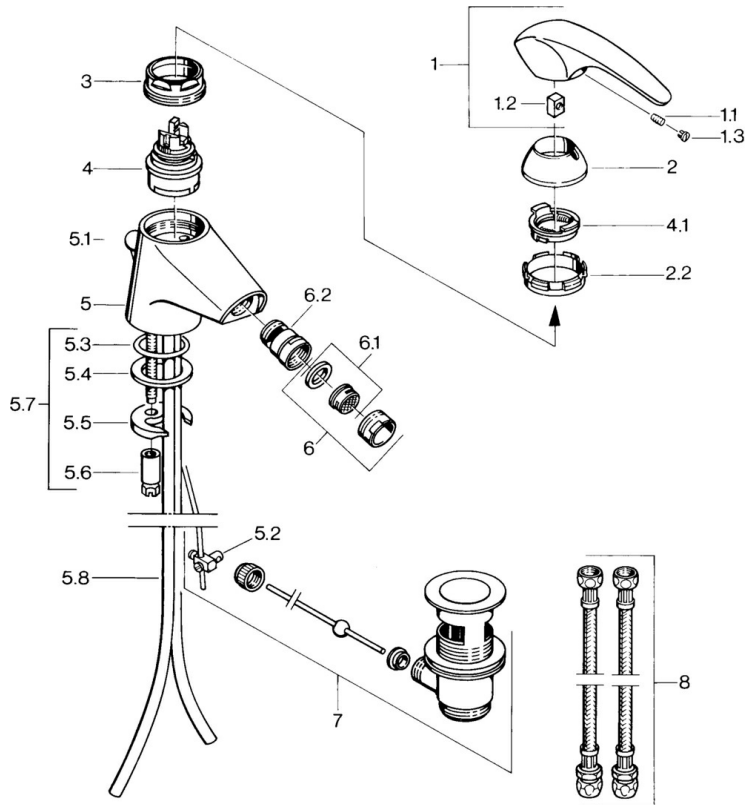

EAN: 4015474638846  
[static.hansa.com/0208310140](http://static.hansa.com/0208310140)

- Bidet
- Single-lever
- Deck mounted
- Aranja

### Technical properties

Hot water supply	max. +80°C
Working pressure	0.5-10 bar
Material	Brass

## Spare parts

### SP02083101

	Name	Code
1.1	Screw, M5x8, SW2.5	59904755
1.2	Bushing	59904778
1.3	Plug, hot/cold	59906705
2	Covering cap Discontinued	59910582
2.2	Supply Discontinued	59910586
3	Eye screw, M50x1, SW45	59904775
4	Cartridge, 4.8 eco	59904601
4.1	Hot water limiter	59904759
5.2	Swivel joint	59904624
5.3	O-ring, d 38x3.5	59910236
5.4	Gasket, 48x33.5x2	59902283
5.5	Fixing plate	59904765
5.6	Screw, M8x1, SW13	59904766
5.7	Fixing set	59910749
5.8	Pipe Discontinued	59911059
6	Aerator, M24x1 STD CC A Edelmessing Discontinued	59906580
6	Aerator, M24x1 STD HC A	59902366
6	Aerator, M24x1 A White Discontinued	59905419
6.1	Aerator, M22/24 A	59902081
6.2	Ball joint for bidet faucet, M24x1	59904920
7	Pop-up waste Edelmessing Discontinued	59906734
7	Pop-up waste	59904620
8	Flexible pipe, L=320, G3/8xG3/8 Discontinued	59905019