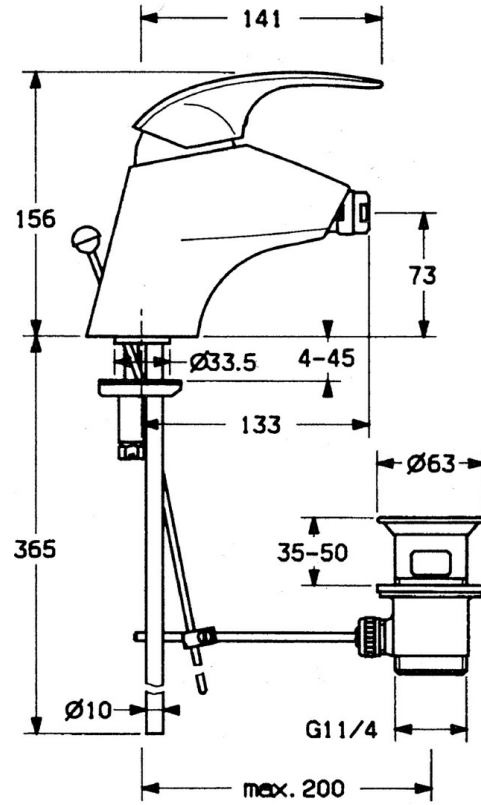

EAN: 4015474638846  
[static.hansa.com/0208310140](http://static.hansa.com/0208310140)

- Bidet
- Single-lever
- Deck mounted
- Aranja

## Technical data

### Technical properties

Hot water supply	max. +80°C
Working pressure	0.5-10 bar
Material	Brass

### SP02083101

	Name	Code
1.1	Screw, M5x8, SW2.5	59904755
1.2	Bushing	59904778
1.3	Plug, hot/cold	59906705
2	Covering cap Discontinued	59910582
2.2	Supply Discontinued	59910586
3	Eye screw, M50x1, SW45	59904775
4	Cartridge, 4.8 eco	59904601
4.1	Hot water limiter	59904759
5.2	Swivel joint	59904624
5.3	O-ring, d 38x3.5	59910236
5.4	Gasket, 48x33.5x2	59902283
5.5	Fixing plate	59904765
5.6	Screw, M8x1, SW13	59904766
5.7	Fixing set	59910749
5.8	Pipe Discontinued	59911059
6	Aerator, M24x1 STD CC A Edelmessing Discontinued	59906580
6	Aerator, M24x1 STD HC A	59902366
6	Aerator, M24x1 A White Discontinued	59905419
6.1	Aerator, M22/24 A	59902081
6.2	Ball joint for bidet faucet, M24x1	59904920
7	Pop-up waste Edelmessing Discontinued	59906734
7	Pop-up waste	59904620
8	Flexible pipe, L=320, G3/8xG3/8 Discontinued	59905019