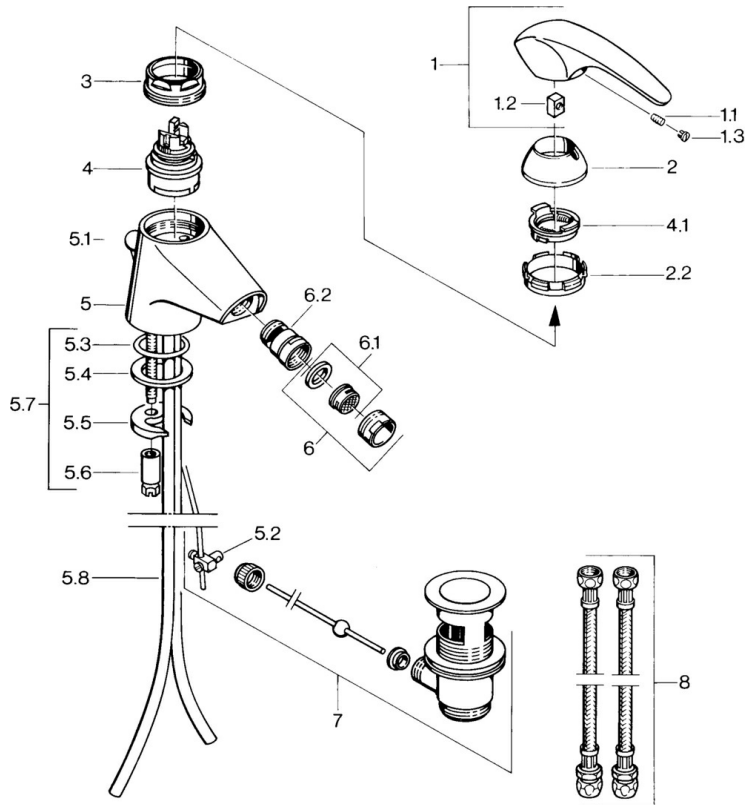

EAN: 4015474635074  
[static.hansa.com/02083101](http://static.hansa.com/02083101)

- Bidet
- Single-lever
- Deck mounted
- Chrome

### Technical properties

Hot water supply	<b>max. +80°C</b>
Working pressure	<b>0.5-10 bar</b>
Material	<b>Brass</b>

## Spare parts

### SP02083101

	Name	Code
1.1	Screw, M5x8, SW2.5	59904755
1.2	Bushing	59904778
1.3	Plug, hot/cold	59906705
2	Covering cap Discontinued	59910582
2.2	Supply Discontinued	59910586
3	Eye screw, M50x1, SW45	59904775
4	Cartridge, 4.8 eco	59904601
4.1	Hot water limiter	59904759
5.2	Swivel joint	59904624
5.3	O-ring, d 38x3.5	59910236
5.4	Gasket, 48x33.5x2	59902283
5.5	Fixing plate	59904765
5.6	Screw, M8x1, SW13	59904766
5.7	Fixing set	59910749
5.8	Pipe Discontinued	59911059
6	Aerator, M24x1 STD CC A Edelmessing Discontinued	59906580
6	Aerator, M24x1 STD HC A	59902366
6	Aerator, M24x1 A White Discontinued	59905419
6.1	Aerator, M22/24 A	59902081
6.2	Ball joint for bidet faucet, M24x1	59904920
7	Pop-up waste Edelmessing Discontinued	59906734
7	Pop-up waste	59904620
8	Flexible pipe, L=320, G3/8xG3/8 Discontinued	59905019