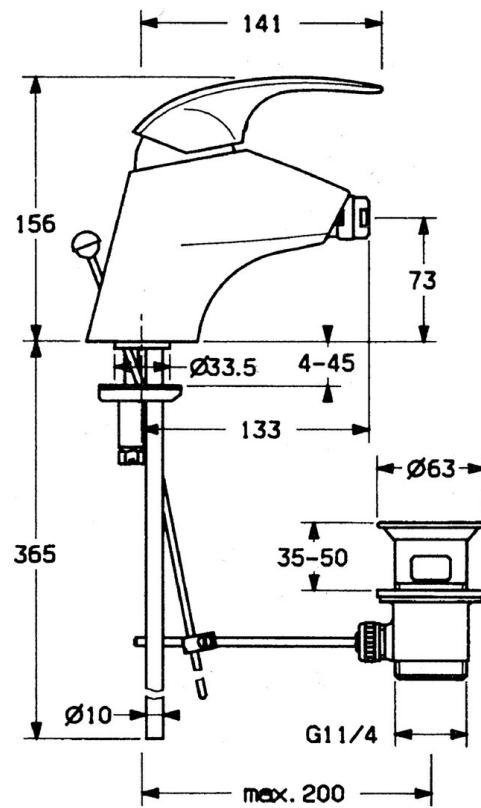

EAN: 4015474635074  
[static.hansa.com/02083101](http://static.hansa.com/02083101)

- Bidet
- Single-lever
- Deck mounted
- Chrome

### Technical properties

Hot water supply	<b>max. +80°C</b>
Working pressure	<b>0.5-10 bar</b>
Material	<b>Brass</b>

### SP02083101

	Name	Code
1.1	Screw, M5x8, SW2.5	59904755
1.2	Bushing	59904778
1.3	Plug, hot/cold	59906705
2	Covering cap Discontinued	59910582
2.2	Supply Discontinued	59910586
3	Eye screw, M50x1, SW45	59904775
4	Cartridge, 4.8 eco	59904601
4.1	Hot water limiter	59904759
5.2	Swivel joint	59904624
5.3	O-ring, d 38x3.5	59910236
5.4	Gasket, 48x33.5x2	59902283
5.5	Fixing plate	59904765
5.6	Screw, M8x1, SW13	59904766
5.7	Fixing set	59910749
5.8	Pipe Discontinued	59911059
6	Aerator, M24x1 STD CC A Edelmessing Discontinued	59906580
6	Aerator, M24x1 STD HC A	59902366
6	Aerator, M24x1 A White Discontinued	59905419
6.1	Aerator, M22/24 A	59902081
6.2	Ball joint for bidet faucet, M24x1	59904920
7	Pop-up waste Edelmessing Discontinued	59906734
7	Pop-up waste	59904620
8	Flexible pipe, L=320, G3/8xG3/8 Discontinued	59905019