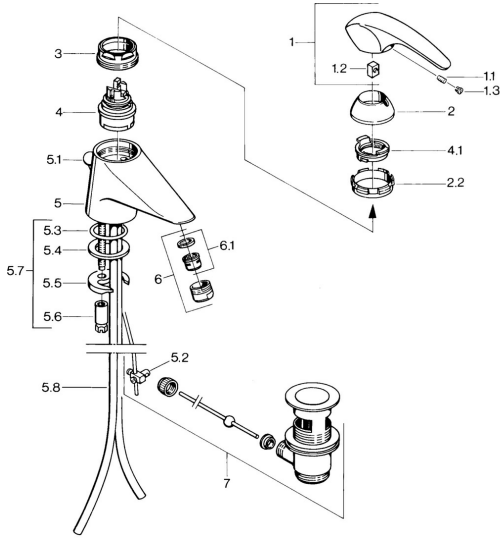

EAN: 4015474643086
static.hansa.com/0207210184

- Washbasin
- Single-lever
- Deck mounted
- Black
- Fixed spout
- Single operating lever/handle, Hot/Cold symbols

Technical data

Technical properties

Hot water supply	max. +80°C
Working pressure	0.5-10 bar
Material	Brass

Regulations

EN standard	EN 817
-------------	---------------

Spare parts

SP02092101

	Name	Code
1.1	Screw, M5x8, SW2.5	59904755
1.2	Bushing	59904778
1.3	Plug, hot/cold	59906705
2	Covering cap Discontinued	59910582
2.2	Supply Discontinued	59910586
3	Eye screw, M50x1, SW45	59904775
4	Cartridge, 4.8 Eco-Top	59911431
4	Cartridge, 4.8 eco	59904601
4.1	Hot water limiter	59904759
5.2	Swivel joint	59904624
5.3	O-ring, d 38x3.5	59910236
5.4	Gasket, 48x33.5x2	59902283
5.5	Fixing plate	59904765
5.6	Screw, M8x1, SW13	59904766
5.7	Fixing set	59910749
5.8	Pipe Discontinued	59911059
6	Aerator, M24x1 STD CC A Edelmessing Discontinued	59906580
6	Aerator, M24x1 A White Discontinued	59905419
6	Aerator, M24x1 STD HC A	59902366
6.1	Aerator, M22/24 A	59902081
7	Pop-up waste Edelmessing Discontinued	59906734
7	Pop-up waste	59904620