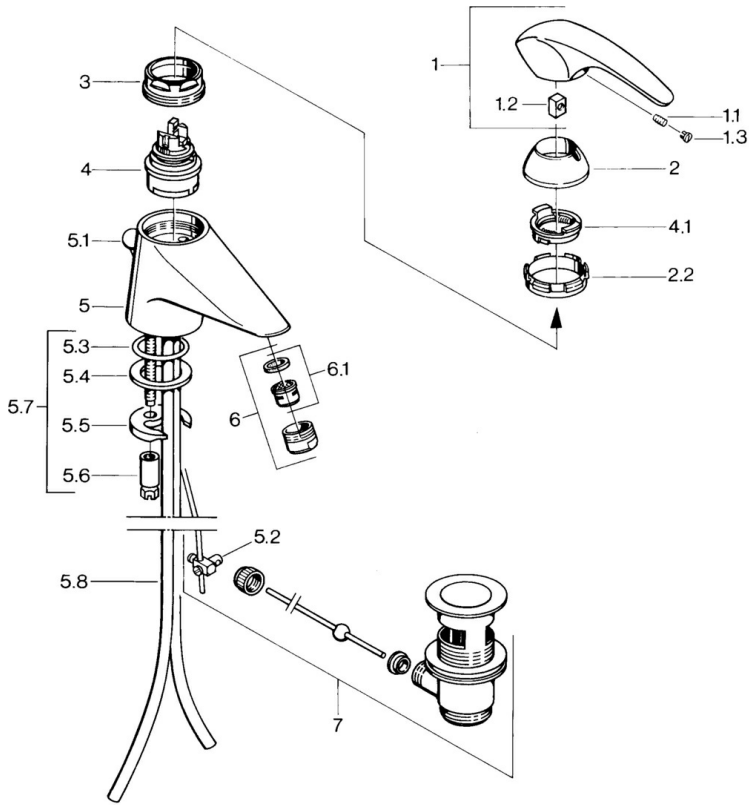

EAN: 4015474643086
static.hansa.com/0207210184

- Washbasin
- Single-lever
- Deck mounted
- Black
- Fixed spout
- Single operating lever/handle, Hot/Cold symbols

Technical data

Technical properties

Hot water supply	max. +80°C
Working pressure	0.5-10 bar
Material	Brass

Regulations

EN standard	EN 817
-------------	---------------

Spare parts

SP02092101

	Name	Code
1.1	Screw, M5x8, SW2.5	59904755
1.2	Bushing	59904778
1.3	Plug, hot/cold	59906705
2	Covering cap Discontinued	59910582
2.2	Supply Discontinued	59910586
3	Eye screw, M50x1, SW45	59904775
4	Cartridge, 4.8 Eco-Top	59911431
4	Cartridge, 4.8 eco	59904601
4.1	Hot water limiter	59904759
5.2	Swivel joint	59904624
5.3	O-ring, d 38x3.5	59910236
5.4	Gasket, 48x33.5x2	59902283
5.5	Fixing plate	59904765
5.6	Screw, M8x1, SW13	59904766
5.7	Fixing set	59910749
5.8	Pipe Discontinued	59911059
6	Aerator, M24x1 STD CC A Edelmessing Discontinued	59906580
6	Aerator, M24x1 A White Discontinued	59905419
6	Aerator, M24x1 STD HC A	59902366
6.1	Aerator, M22/24 A	59902081
7	Pop-up waste Edelmessing Discontinued	59906734
7	Pop-up waste	59904620