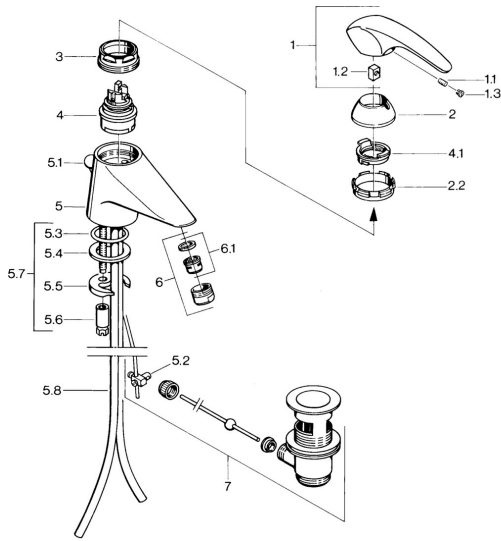

EAN: 4015474643079
static.hansa.com/0207210182

- Washbasin
- Single-lever
- Deck mounted
- White
- Fixed spout
- Single operating lever/handle, Hot/Cold symbols

Technical data

Technical properties

Hot water supply	max. +80°C
Working pressure	0.5-10 bar
Material	Brass

Regulations

EN standard	EN 817
-------------	---------------

Spare parts

SP02092101

	Name	Code
1.1	Screw, M5x8, SW2.5	59904755
1.2	Bushing	59904778
1.3	Plug, hot/cold	59906705
2	Covering cap Discontinued	59910582
2.2	Supply Discontinued	59910586
3	Eye screw, M50x1, SW45	59904775
4	Cartridge, 4.8 Eco-Top	59911431
4	Cartridge, 4.8 eco	59904601
4.1	Hot water limiter	59904759
5.2	Swivel joint	59904624
5.3	O-ring, d 38x3.5	59910236
5.4	Gasket, 48x33.5x2	59902283
5.5	Fixing plate	59904765
5.6	Screw, M8x1, SW13	59904766
5.7	Fixing set	59910749
5.8	Pipe Discontinued	59911059
6	Aerator, M24x1 STD CC A Edelmessing Discontinued	59906580
6	Aerator, M24x1 A White Discontinued	59905419
6	Aerator, M24x1 STD HC A	59902366
6.1	Aerator, M22/24 A	59902081
7	Pop-up waste Edelmessing Discontinued	59906734
7	Pop-up waste	59904620