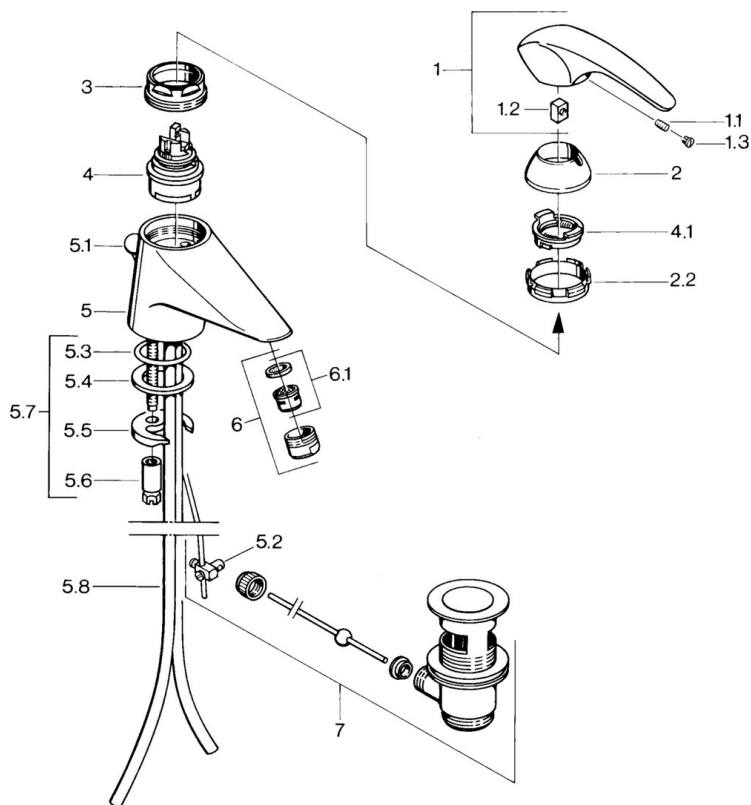

EAN: 4015474643079
static.hansa.com/0207210182

- Washbasin
- Single-lever
- Deck mounted
- White
- Fixed spout
- Single operating lever/handle, Hot/Cold symbols

Technical data

Technical properties

Hot water supply	max. +80°C
Working pressure	0.5-10 bar
Material	Brass

Regulations

EN standard	EN 817
-------------	---------------

Spare parts

SP02092101

	Name	Code
1.1	Screw, M5x8, SW2.5	59904755
1.2	Bushing	59904778
1.3	Plug, hot/cold	59906705
2	Covering cap Discontinued	59910582
2.2	Supply Discontinued	59910586
3	Eye screw, M50x1, SW45	59904775
4	Cartridge, 4.8 Eco-Top	59911431
4	Cartridge, 4.8 eco	59904601
4.1	Hot water limiter	59904759
5.2	Swivel joint	59904624
5.3	O-ring, d 38x3.5	59910236
5.4	Gasket, 48x33.5x2	59902283
5.5	Fixing plate	59904765
5.6	Screw, M8x1, SW13	59904766
5.7	Fixing set	59910749
5.8	Pipe Discontinued	59911059
6	Aerator, M24x1 STD CC A Edelmessing Discontinued	59906580
6	Aerator, M24x1 A White Discontinued	59905419
6	Aerator, M24x1 STD HC A	59902366
6.1	Aerator, M22/24 A	59902081
7	Pop-up waste Edelmessing Discontinued	59906734
7	Pop-up waste	59904620