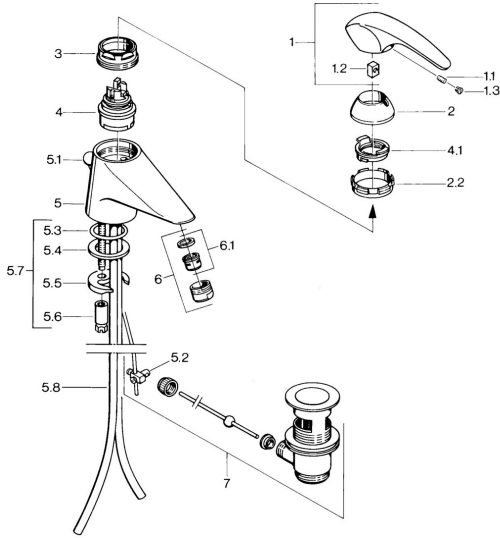

EAN: 4015474643048  
[static.hansa.com/0207210140](https://static.hansa.com/0207210140)

- Washbasin
- Single-lever
- Deck mounted
- Aranja
- Fixed spout
- Single operating lever/handle, Hot/Cold symbols

### Technical properties

Hot water supply	<b>max. +80°C</b>
Working pressure	<b>0.5-10 bar</b>
Material	<b>Brass</b>

## Spare parts

### SP02092101

	Name	Code
1.1	Screw, M5x8, SW2.5	59904755
1.2	Bushing	59904778
1.3	Plug, hot/cold	59906705
2	Covering cap Discontinued	59910582
2.2	Supply Discontinued	59910586
3	Eye screw, M50x1, SW45	59904775
4	Cartridge, 4.8 Eco-Top	59911431
4	Cartridge, 4.8 eco	59904601
4.1	Hot water limiter	59904759
5.2	Swivel joint	59904624
5.3	O-ring, d 38x3.5	59910236
5.4	Gasket, 48x33.5x2	59902283
5.5	Fixing plate	59904765
5.6	Screw, M8x1, SW13	59904766
5.7	Fixing set	59910749
5.8	Pipe Discontinued	59911059
6	Aerator, M24x1 STD CC A Edelmessing Discontinued	59906580
6	Aerator, M24x1 A White Discontinued	59905419
6	Aerator, M24x1 STD HC A	59902366
6.1	Aerator, M22/24 A	59902081
7	Pop-up waste Edelmessing Discontinued	59906734
7	Pop-up waste	59904620