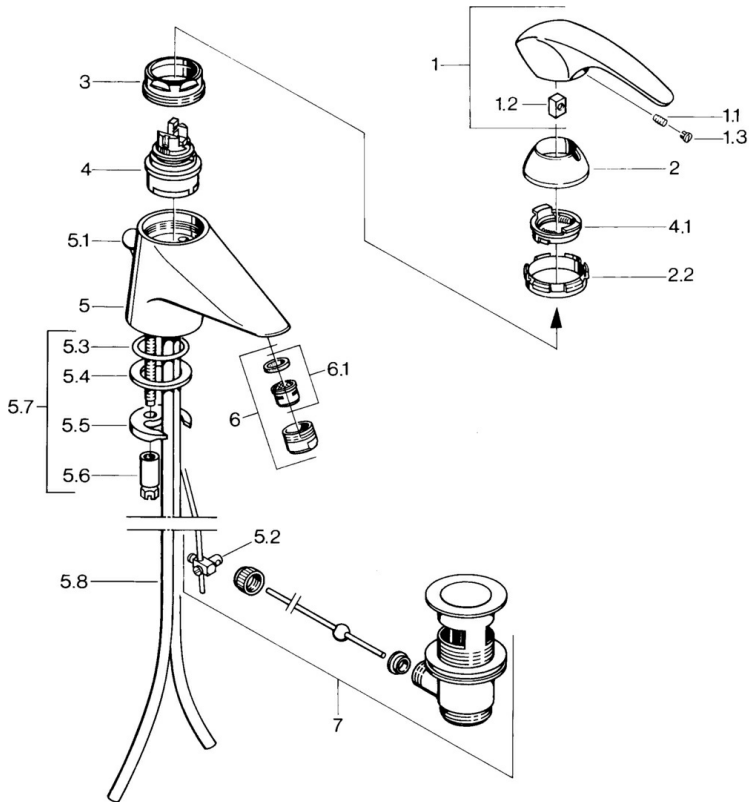

EAN: 4015474643048  
[static.hansa.com/0207210140](https://static.hansa.com/0207210140)

- Washbasin
- Single-lever
- Deck mounted
- Aranja
- Fixed spout
- Single operating lever/handle, Hot/Cold symbols

## Technical data

### Technical properties

Hot water supply	<b>max. +80°C</b>
Working pressure	<b>0.5-10 bar</b>
Material	<b>Brass</b>

### SP02092101

	Name	Code
1.1	Screw, M5x8, SW2.5	59904755
1.2	Bushing	59904778
1.3	Plug, hot/cold	59906705
2	Covering cap Discontinued	59910582
2.2	Supply Discontinued	59910586
3	Eye screw, M50x1, SW45	59904775
4	Cartridge, 4.8 Eco-Top	59911431
4	Cartridge, 4.8 eco	59904601
4.1	Hot water limiter	59904759
5.2	Swivel joint	59904624
5.3	O-ring, d 38x3.5	59910236
5.4	Gasket, 48x33.5x2	59902283
5.5	Fixing plate	59904765
5.6	Screw, M8x1, SW13	59904766
5.7	Fixing set	59910749
5.8	Pipe Discontinued	59911059
6	Aerator, M24x1 STD CC A Edelmessing Discontinued	59906580
6	Aerator, M24x1 A White Discontinued	59905419
6	Aerator, M24x1 STD HC A	59902366
6.1	Aerator, M22/24 A	59902081
7	Pop-up waste Edelmessing Discontinued	59906734
7	Pop-up waste	59904620