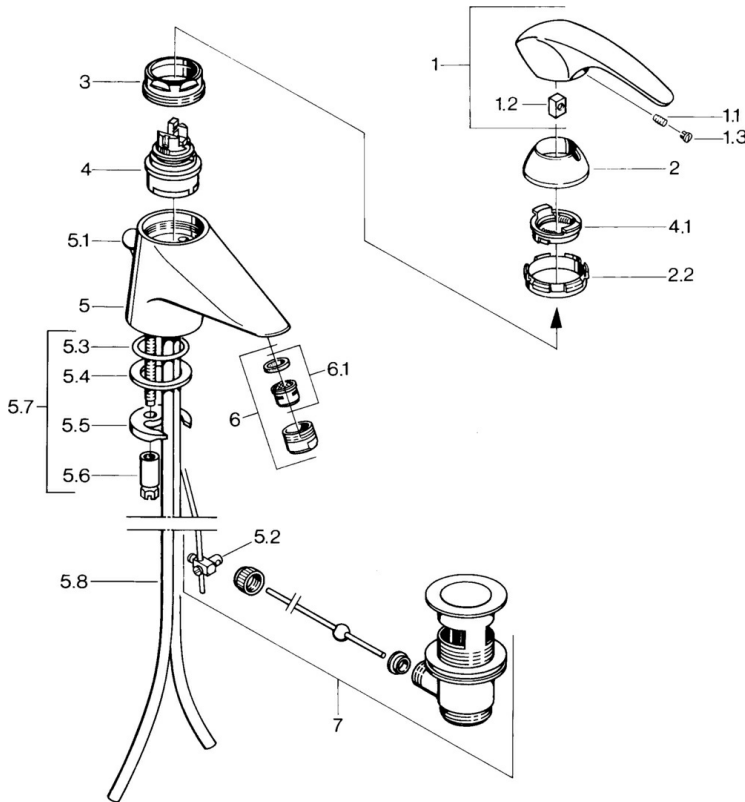

EAN: 4015474643024
static.hansa.com/02072101

- Washbasin
- Single-lever
- Deck mounted
- Chrome
- Fixed spout
- Single operating lever/handle, Hot/Cold symbols

Technical data

Technical properties

| | |
|------------------|-------------------|
| Hot water supply | max. +80°C |
| Working pressure | 0.5-10 bar |
| Material | Brass |

Regulations

| | |
|-------------|---------------|
| EN standard | EN 817 |
|-------------|---------------|

Spare parts

SP02092101

| | Name | Code |
|-----|--|----------|
| 1.1 | Screw, M5x8, SW2.5 | 59904755 |
| 1.2 | Bushing | 59904778 |
| 1.3 | Plug, hot/cold | 59906705 |
| 2 | Covering cap Discontinued | 59910582 |
| 2.2 | Supply Discontinued | 59910586 |
| 3 | Eye screw, M50x1, SW45 | 59904775 |
| 4 | Cartridge, 4.8 Eco-Top | 59911431 |
| 4 | Cartridge, 4.8 eco | 59904601 |
| 4.1 | Hot water limiter | 59904759 |
| 5.2 | Swivel joint | 59904624 |
| 5.3 | O-ring, d 38x3.5 | 59910236 |
| 5.4 | Gasket, 48x33.5x2 | 59902283 |
| 5.5 | Fixing plate | 59904765 |
| 5.6 | Screw, M8x1, SW13 | 59904766 |
| 5.7 | Fixing set | 59910749 |
| 5.8 | Pipe Discontinued | 59911059 |
| 6 | Aerator, M24x1 STD CC A Edelmessing Discontinued | 59906580 |
| 6 | Aerator, M24x1 A White Discontinued | 59905419 |
| 6 | Aerator, M24x1 STD HC A | 59902366 |
| 6.1 | Aerator, M22/24 A | 59902081 |
| 7 | Pop-up waste Edelmessing Discontinued | 59906734 |
| 7 | Pop-up waste | 59904620 |