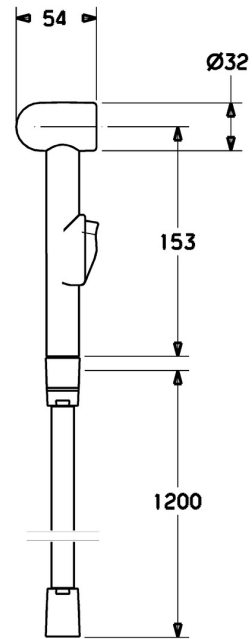

EAN: 4015474256101
static.hansa.com/01970200

- Washbasin
- Bidetta
- Chrome
- Hand shower, Shower holder, Shower hose (1250 mm), Twist guard for shower hose
- Normal - Even and soft water stream
- Bidetta hand shower
- 1 spray function

Technical data

Technical properties

Hot water supply	max. +65°C
Working pressure	0.5-5 bar
Connection size	G1/2
Material	Composite

Regulations

EN standard	EN 1112, EN 1113
-------------	------------------