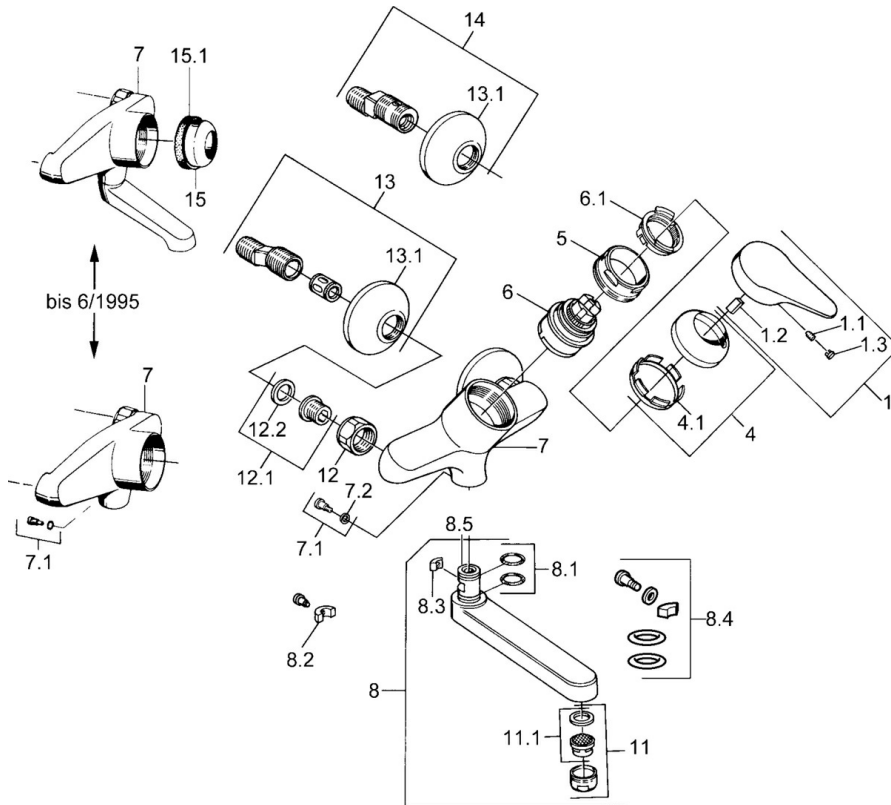

EAN: 4015474570528
static.hansa.com/01968206

- Washbasin
- Chrome
- Single-lever
- Single operating lever/handle, Hot/Cold symbols
- Wall mounted

Technical data

Technical properties

Hot water supply	max. +80°C
Working pressure	0.5-10 bar
Material	Brass

Regulations

EN standard	EN 817
-------------	---------------

Spare parts

SP01968102

	Name	Code
1	Lever, (-2004)	59901882
1.1	Screw, M5x8, SW2.5	59904755
1.2	Bushing	59904778
1.3	Plug, hot/cold	59906705
4	Covering cap	59906563
4.1	Fixing sleeve	59906695
5	Eye screw, M50x1, SW45	59904775
6	Cartridge, 4.8 eco	59904601
6.1	Hot water limiter	59904759
7.1	Fixing screw, M6x12, AF2.5	59904804
8	Spout, L=235	59910417
8	Spout, L=145	59911380
8	Spout, L=170	59911183
8	Spout, L=96	59910419
8.1	O-ring, d 15x2.5	59910423
8.2	Limiter	59910421
8.3	Limiter	59910422
11	Aerator, M24x1 Z	59906826
11.1	Aerator, M22/24, Z	59906830
12	Connection nut, G3/4, AF30	59902230
12.1	Seat, G1/2, L, WAF10	59904618
12.2	Retaining ring, 23.9x15.2x2	59902689
13	Eccentric, G3/4xG1/2	59904793
13.1	Cover flange	59904796