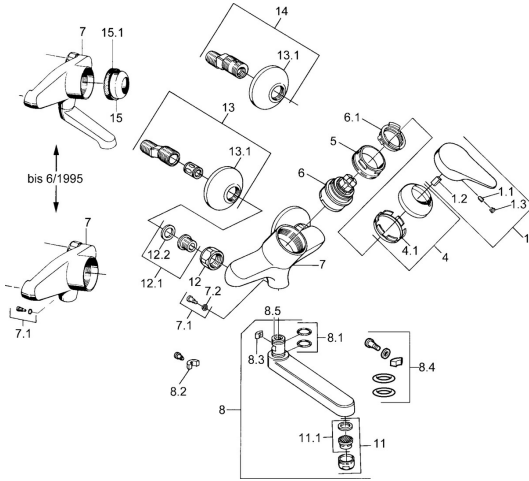

EAN: 4015474570528
static.hansa.com/01968206

- Washbasin
- Chrome
- Single-lever
- Single operating lever/handle, Hot/Cold symbols
- Wall mounted

Technical data

Technical properties

Hot water supply	max. +80°C
Working pressure	0.5-10 bar
Material	Brass

Regulations

EN standard	EN 817
-------------	---------------

Spare parts

SP01968102

	Name	Code
1	Lever, (-2004)	59901882
1.1	Screw, M5x8, SW2.5	59904755
1.2	Bushing	59904778
1.3	Plug, hot/cold	59906705
4	Covering cap	59906563
4.1	Fixing sleeve	59906695
5	Eye screw, M50x1, SW45	59904775
6	Cartridge, 4.8 eco	59904601
6.1	Hot water limiter	59904759
7.1	Fixing screw, M6x12, AF2.5	59904804
8	Spout, L=235	59910417
8	Spout, L=145	59911380
8	Spout, L=170	59911183
8	Spout, L=96	59910419
8.1	O-ring, d 15x2.5	59910423
8.2	Limiter	59910421
8.3	Limiter	59910422
11	Aerator, M24x1 Z	59906826
11.1	Aerator, M22/24, Z	59906830
12	Connection nut, G3/4, AF30	59902230
12.1	Seat, G1/2, L, WAF10	59904618
12.2	Retaining ring, 23.9x15.2x2	59902689
13	Eccentric, G3/4xG1/2	59904793
13.1	Cover flange	59904796