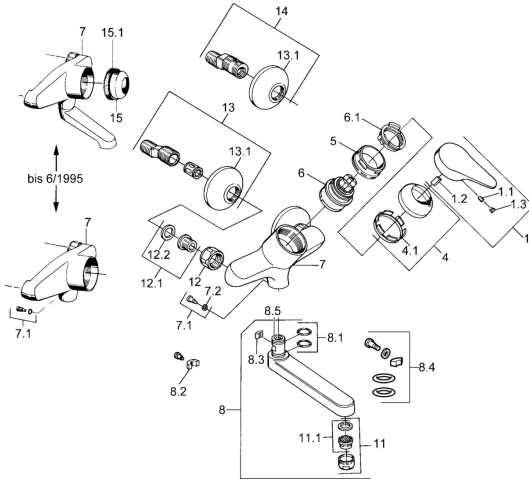

EAN: 4015474568785
static.hansa.com/01968203

- Washbasin
- Chrome
- Single-lever
- Single operating lever/handle, Hot/Cold symbols
- Wall mounted

Technical data

Technical properties

Hot water supply	max. +80°C
Working pressure	0.5-10 bar
Material	Brass

Regulations

EN standard	EN 817
-------------	---------------

Spare parts

SP01968102

	Name	Code
1	Lever, (-2004)	59901882
1.1	Screw, M5x8, SW2.5	59904755
1.2	Bushing	59904778
1.3	Plug, hot/cold	59906705
4	Covering cap	59906563
4.1	Fixing sleeve	59906695
5	Eye screw, M50x1, SW45	59904775
6	Cartridge, 4.8 eco	59904601
6.1	Hot water limiter	59904759
7.1	Fixing screw, M6x12, AF2.5	59904804
8	Spout, L=235	59910417
8	Spout, L=145	59911380
8	Spout, L=170	59911183
8	Spout, L=96	59910419
8.1	O-ring, d 15x2.5	59910423
8.2	Limiter	59910421
8.3	Limiter	59910422
11	Aerator, M24x1 Z	59906826
11.1	Aerator, M22/24, Z	59906830
12	Connection nut, G3/4, AF30	59902230
12.1	Seat, G1/2, L, WAF10	59904618
12.2	Retaining ring, 23.9x15.2x2	59902689
13	Eccentric, G3/4xG1/2	59904793
13.1	Cover flange	59904796