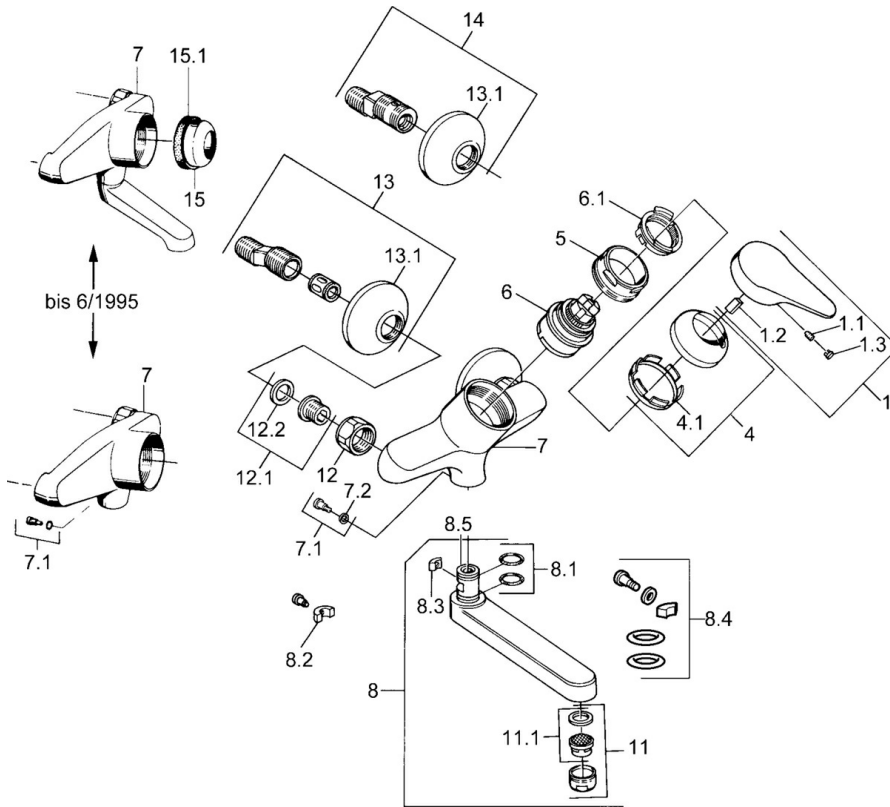

EAN: 4015474568785
static.hansa.com/01968203

- Washbasin
- Chrome
- Single-lever
- Single operating lever/handle, Hot/Cold symbols
- Wall mounted

Technical data

Technical properties

Hot water supply	max. +80°C
Working pressure	0.5-10 bar
Material	Brass

Regulations

EN standard	EN 817
-------------	---------------

Spare parts

SP01968102

	Name	Code
1	Lever, (-2004)	59901882
1.1	Screw, M5x8, SW2.5	59904755
1.2	Bushing	59904778
1.3	Plug, hot/cold	59906705
4	Covering cap	59906563
4.1	Fixing sleeve	59906695
5	Eye screw, M50x1, SW45	59904775
6	Cartridge, 4.8 eco	59904601
6.1	Hot water limiter	59904759
7.1	Fixing screw, M6x12, AF2.5	59904804
8	Spout, L=235	59910417
8	Spout, L=145	59911380
8	Spout, L=170	59911183
8	Spout, L=96	59910419
8.1	O-ring, d 15x2.5	59910423
8.2	Limiter	59910421
8.3	Limiter	59910422
11	Aerator, M24x1 Z	59906826
11.1	Aerator, M22/24, Z	59906830
12	Connection nut, G3/4, AF30	59902230
12.1	Seat, G1/2, L, WAF10	59904618
12.2	Retaining ring, 23.9x15.2x2	59902689
13	Eccentric, G3/4xG1/2	59904793
13.1	Cover flange	59904796