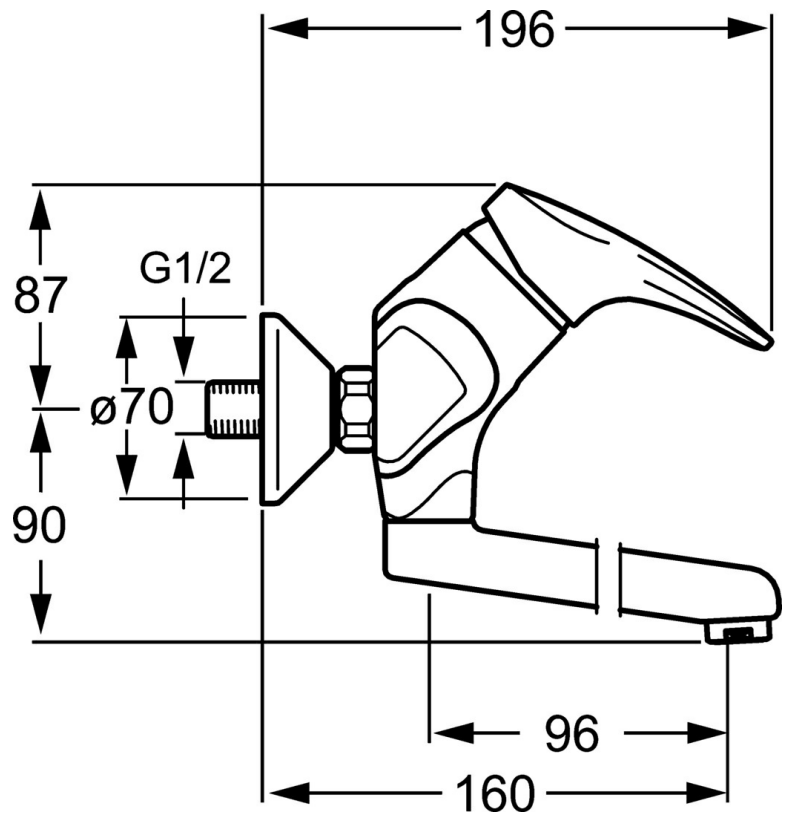

EAN: 4015474078871
static.hansa.com/01968173

- Washbasin
- Single-lever
- Wall mounted
- Chrome
- Standard aerator
- Single operating lever/handle, Hot/Cold symbols
- Limitation option for maximum temperature and flow-rate, Adjustable hot water stop (included, retrofittable)
- ϕ 48 mm ceramic eco cartridge for flow and temperature control
- Silencer(s)
- Waterways without nickel coating

Technical data

Technical properties

Hot water supply	max. +80°C
Working pressure	0.5-10 bar
Material	Brass

Regulations

EN standard	EN 817
-------------	--------