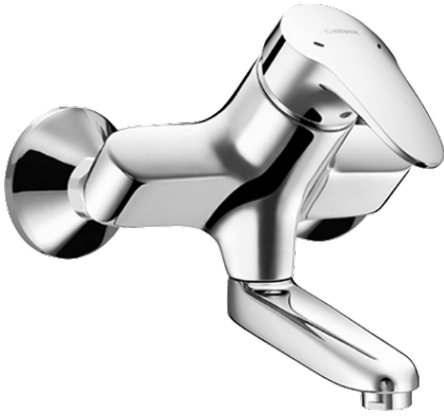

EAN: 4015474078871
static.hansa.com/01968173

- Washbasin
- Single-lever
- Wall mounted
- Chrome
- Standard aerator
- Single operating lever/handle, Hot/Cold symbols
- Limitation option for maximum temperature and flow-rate, Adjustable hot water stop (included, retrofittable)
- ϕ 48 mm ceramic eco cartridge for flow and temperature control
- Silencer(s)
- Waterways without nickel coating

Technical data

Technical properties

Hot water supply	max. +80°C
Working pressure	0.5-10 bar
Material	Brass

Regulations

EN standard	EN 817
-------------	--------