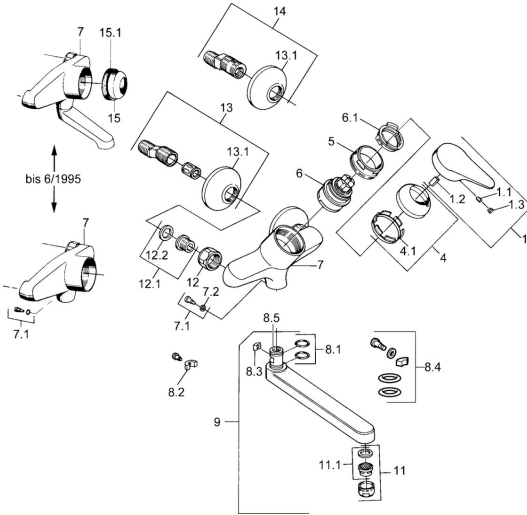

EAN: 4015474558441
static.hansa.com/01948203

- Kitchen
- Chrome
- Single-lever
- Single operating lever/handle, Hot/Cold symbols
- Wall mounted

Technical data

Technical properties

Hot water supply	max. +80°C
Working pressure	0.5-10 bar
Material	Brass

Regulations

EN standard	EN 817
-------------	---------------

Spare parts

SP01948102

	Name	Code
1	Lever, (-2004)	59901882
1.1	Screw, M5x8, SW2.5	59904755
1.2	Bushing	59904778
1.3	Plug, hot/cold	59906705
4	Covering cap	59906563
5	Eye screw, M50x1, SW45	59904775
6	Cartridge, 4.8 eco	59904601
6.1	Hot water limiter	59904759
7.1	Fixing screw, M6x12, AF2.5	59904804
9	Spout, L=235	59910417
9	Spout, L=96	59910419
9	Spout, L=170	59911183
9	Spout, L=145	59911380
11	Aerator, M24x1 Z	59906826
11.1	Aerator, M22/24, Z	59906830
12	Connection nut, G3/4, AF30	59902230
12.1	Seat, G1/2, L, WAF10	59904618
12.2	Retaining ring, 23.9x15.2x2	59902689
13	Eccentric, G3/4xG1/2	59904793
13.1	Cover flange	59904796