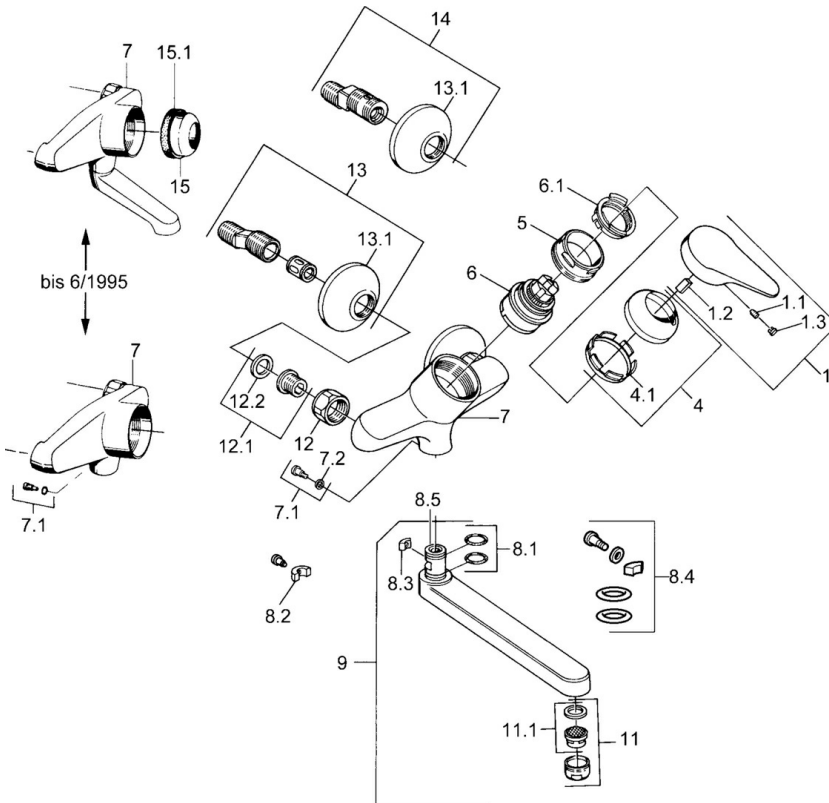

EAN: 4015474558441
static.hansa.com/01948203

- Kitchen
- Chrome
- Single-lever
- Single operating lever/handle, Hot/Cold symbols
- Wall mounted

Technical data

Technical properties

Hot water supply	max. +80°C
Working pressure	0.5-10 bar
Material	Brass

Regulations

EN standard	EN 817
-------------	---------------

Spare parts

SP01948102

	Name	Code
1	Lever, (-2004)	59901882
1.1	Screw, M5x8, SW2.5	59904755
1.2	Bushing	59904778
1.3	Plug, hot/cold	59906705
4	Covering cap	59906563
5	Eye screw, M50x1, SW45	59904775
6	Cartridge, 4.8 eco	59904601
6.1	Hot water limiter	59904759
7.1	Fixing screw, M6x12, AF2.5	59904804
9	Spout, L=235	59910417
9	Spout, L=96	59910419
9	Spout, L=170	59911183
9	Spout, L=145	59911380
11	Aerator, M24x1 Z	59906826
11.1	Aerator, M22/24, Z	59906830
12	Connection nut, G3/4, AF30	59902230
12.1	Seat, G1/2, L, WAF10	59904618
12.2	Retaining ring, 23.9x15.2x2	59902689
13	Eccentric, G3/4xG1/2	59904793
13.1	Cover flange	59904796