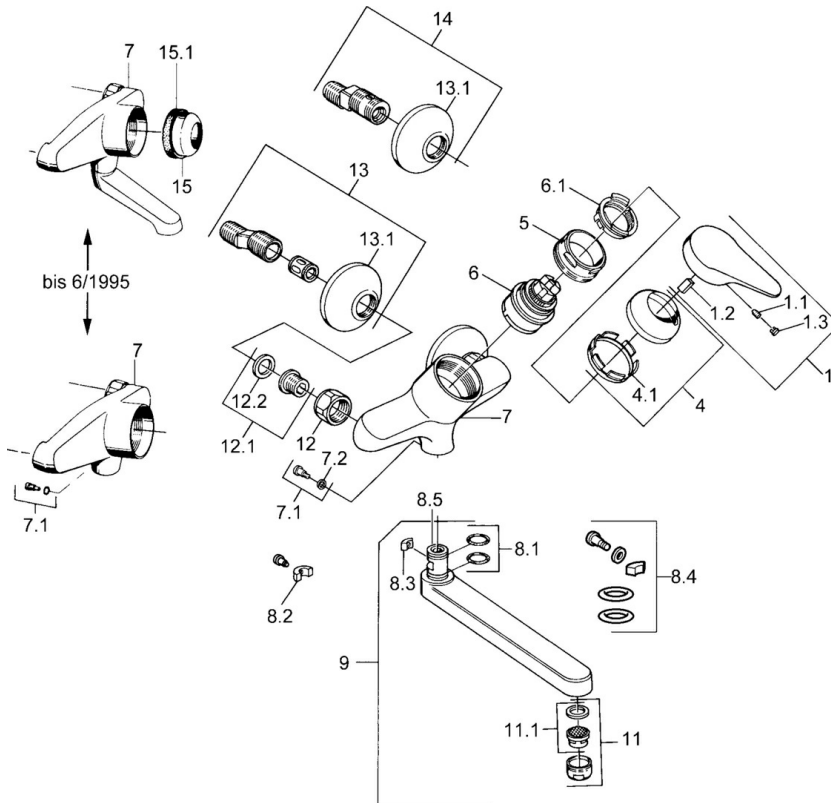

EAN: 4015474557017
static.hansa.com/01948106

- Kitchen
- Single-lever
- Wall mounted
- Chrome
- Single operating lever/handle, Hot/Cold symbols

Technical data

Technical properties

Hot water supply	max. +80°C
Working pressure	0.5-10 bar
Material	Brass

Regulations

EN standard	EN 817
-------------	---------------

Spare parts

SP01948102

	Name	Code
1	Lever, (-2004)	59901882
1.1	Screw, M5x8, SW2.5	59904755
1.2	Bushing	59904778
1.3	Plug, hot/cold	59906705
4	Covering cap	59906563
5	Eye screw, M50x1, SW45	59904775
6	Cartridge, 4.8 eco	59904601
6.1	Hot water limiter	59904759
7.1	Fixing screw, M6x12, AF2.5	59904804
9	Spout, L=235	59910417
9	Spout, L=96	59910419
9	Spout, L=170	59911183
9	Spout, L=145	59911380
11	Aerator, M24x1 Z	59906826
11.1	Aerator, M22/24, Z	59906830
12	Connection nut, G3/4, AF30	59902230
12.1	Seat, G1/2, L, WAF10	59904618
12.2	Retaining ring, 23.9x15.2x2	59902689
13	Eccentric, G3/4xG1/2	59904793
13.1	Cover flange	59904796