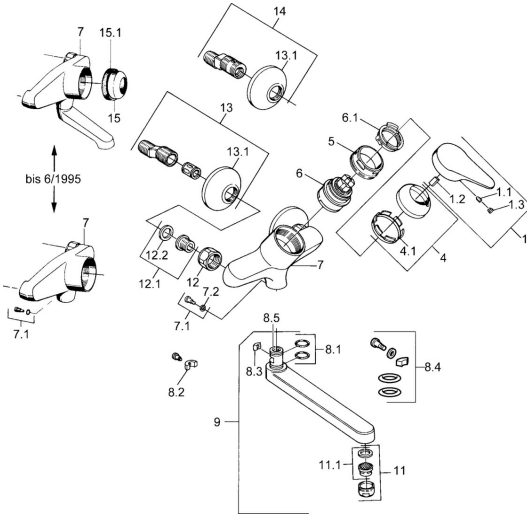

EAN: 4015474557017
static.hansa.com/01948106

- Kitchen
- Single-lever
- Wall mounted
- Chrome
- Single operating lever/handle, Hot/Cold symbols

Technical data

Technical properties

Hot water supply	max. +80°C
Working pressure	0.5-10 bar
Material	Brass

Regulations

EN standard	EN 817
-------------	---------------

Spare parts

SP01948102

	Name	Code
1	Lever, (-2004)	59901882
1.1	Screw, M5x8, SW2.5	59904755
1.2	Bushing	59904778
1.3	Plug, hot/cold	59906705
4	Covering cap	59906563
5	Eye screw, M50x1, SW45	59904775
6	Cartridge, 4.8 eco	59904601
6.1	Hot water limiter	59904759
7.1	Fixing screw, M6x12, AF2.5	59904804
9	Spout, L=235	59910417
9	Spout, L=96	59910419
9	Spout, L=170	59911183
9	Spout, L=145	59911380
11	Aerator, M24x1 Z	59906826
11.1	Aerator, M22/24, Z	59906830
12	Connection nut, G3/4, AF30	59902230
12.1	Seat, G1/2, L, WAF10	59904618
12.2	Retaining ring, 23.9x15.2x2	59902689
13	Eccentric, G3/4xG1/2	59904793
13.1	Cover flange	59904796