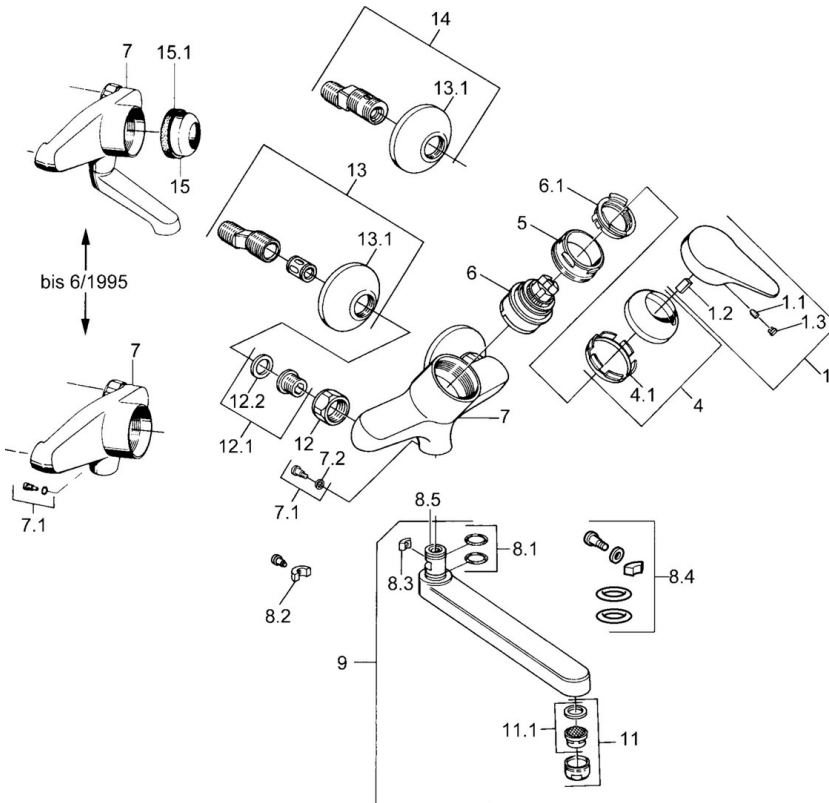

EAN: 4015474558434  
[static.hansa.com/01948103](http://static.hansa.com/01948103)

- Kitchen
- Single-lever
- Wall mounted
- Chrome
- Single operating lever/handle, Hot/Cold symbols

## Technical data

### Technical properties

Hot water supply	<b>max. +80°C</b>
Working pressure	<b>0.5-10 bar</b>
Material	<b>Brass</b>

### SP01948102

	Name	Code
1	Lever, (-2004)	59901882
1.1	Screw, M5x8, SW2.5	59904755
1.2	Bushing	59904778
1.3	Plug, hot/cold	59906705
4	Covering cap	59906563
5	Eye screw, M50x1, SW45	59904775
6	Cartridge, 4.8 eco	59904601
6.1	Hot water limiter	59904759
7.1	Fixing screw, M6x12, AF2.5	59904804
9	Spout, L=235	59910417
9	Spout, L=96	59910419
9	Spout, L=170	59911183
9	Spout, L=145	59911380
11	Aerator, M24x1 Z	59906826
11.1	Aerator, M22/24, Z	59906830
12	Connection nut, G3/4, AF30	59902230
12.1	Seat, G1/2, L, WAF10	59904618
12.2	Retaining ring, 23.9x15.2x2	59902689
13	Eccentric, G3/4xG1/2	59904793
13.1	Cover flange	59904796