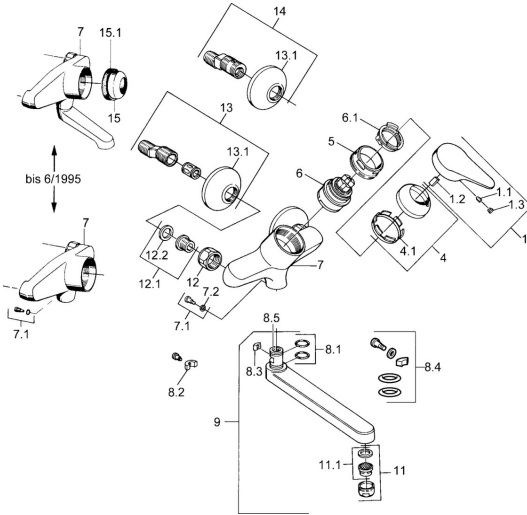

EAN: 4015474558434  
[static.hansa.com/01948103](http://static.hansa.com/01948103)

- Kitchen
- Single-lever
- Wall mounted
- Chrome
- Single operating lever/handle, Hot/Cold symbols

## Technical data

### Technical properties

Hot water supply	<b>max. +80°C</b>
Working pressure	<b>0.5-10 bar</b>
Material	<b>Brass</b>

### SP01948102

	Name	Code
1	Lever, (-2004)	59901882
1.1	Screw, M5x8, SW2.5	59904755
1.2	Bushing	59904778
1.3	Plug, hot/cold	59906705
4	Covering cap	59906563
5	Eye screw, M50x1, SW45	59904775
6	Cartridge, 4.8 eco	59904601
6.1	Hot water limiter	59904759
7.1	Fixing screw, M6x12, AF2.5	59904804
9	Spout, L=235	59910417
9	Spout, L=96	59910419
9	Spout, L=170	59911183
9	Spout, L=145	59911380
11	Aerator, M24x1 Z	59906826
11.1	Aerator, M22/24, Z	59906830
12	Connection nut, G3/4, AF30	59902230
12.1	Seat, G1/2, L, WAF10	59904618
12.2	Retaining ring, 23.9x15.2x2	59902689
13	Eccentric, G3/4xG1/2	59904793
13.1	Cover flange	59904796