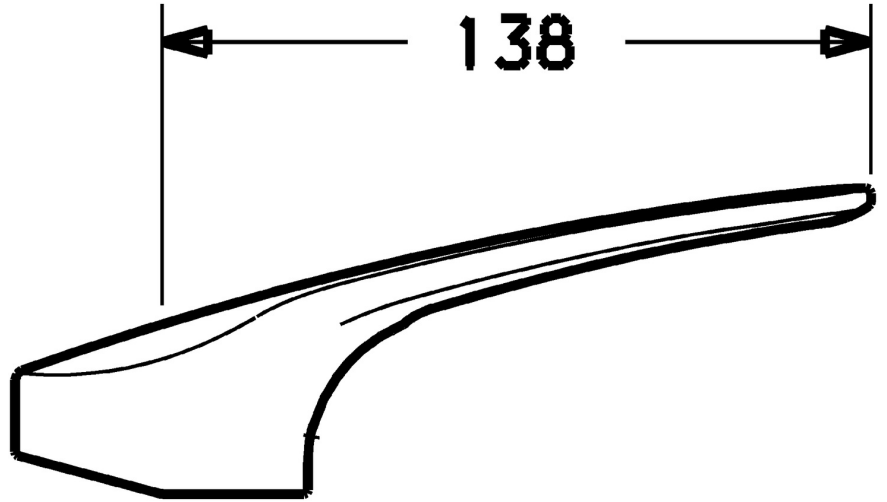

EAN: 4015474076853
static.hansa.com/01880076

- Health & Care, Accessories
- Chrome
- Long shape, Hot/Cold symbols

Technical data