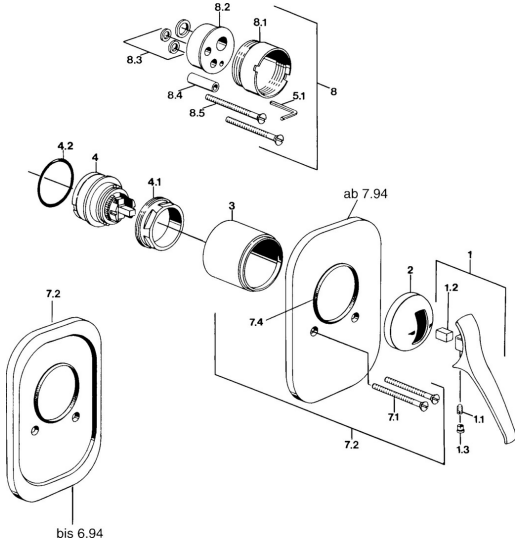

EAN: 4015474597341  
[static.hansa.com/01879101](http://static.hansa.com/01879101)

- Shower solutions
- Single-lever
- Concealed wall mounting
- Chrome

### Technical properties

Hot water supply	<b>max. +80°C</b>
Working pressure	<b>0.5-10 bar</b>

### SP01879102

	Name	Code
1.1	Screw, M5x8, SW2.5	59904755
1.2	Bushing	59904778
1.3	Plug, hot/cold	59906705
2	Covering cap Discontinued	59905867
3	Bushing Discontinued	59905875
7.1	Screw, M5x65	59904847
7.2	Cover flange Discontinued	59911012