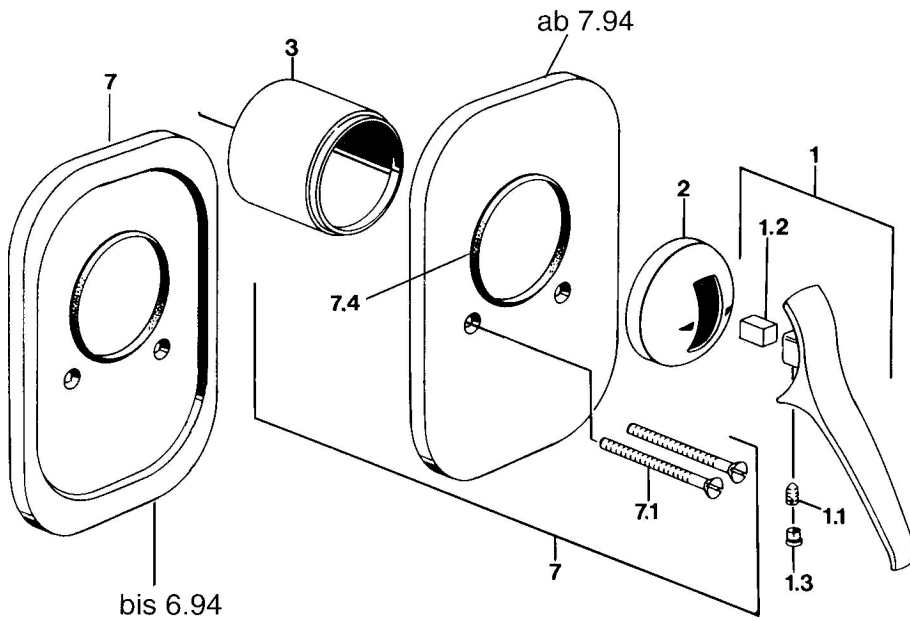

EAN: 4015474597341  
[static.hansa.com/01879101](http://static.hansa.com/01879101)

- Shower solutions
- Single-lever
- Concealed wall mounting
- Chrome

## Technical data

### Technical properties

Hot water supply	<b>max. +80°C</b>
Working pressure	<b>0.5-10 bar</b>

### SP01879102

	Name	Code
1.1	Screw, M5x8, SW2.5	59904755
1.2	Bushing	59904778
1.3	Plug, hot/cold	59906705
2	Covering cap Discontinued	59905867
3	Bushing Discontinued	59905875
7.1	Screw, M5x65	59904847
7.2	Cover flange Discontinued	59911012