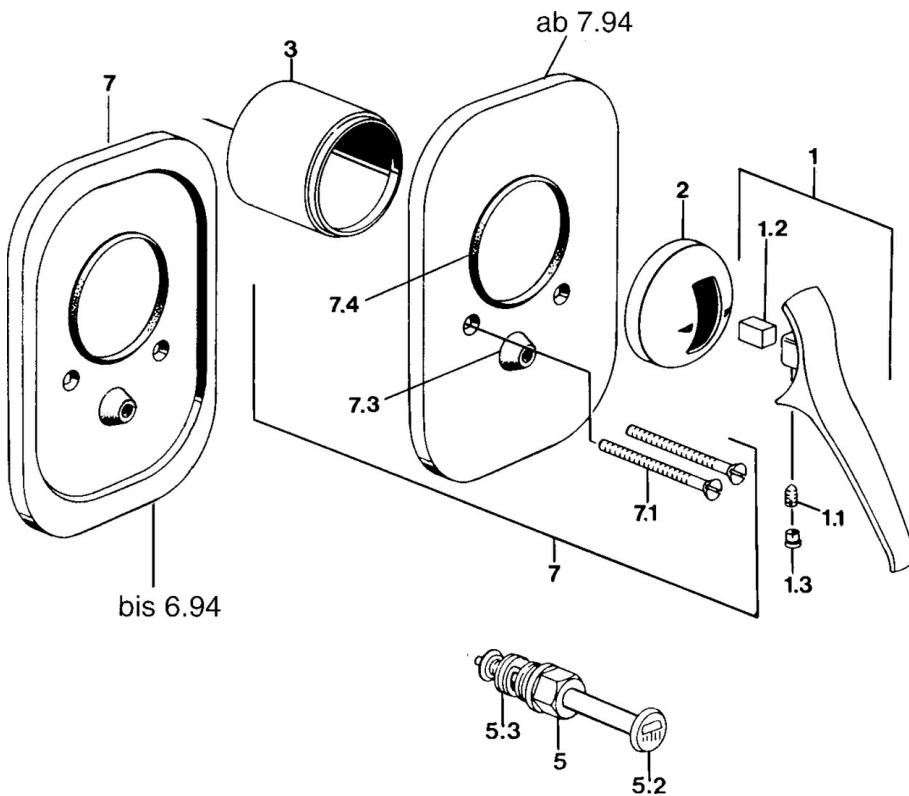

EAN: 4015474661486
static.hansa.com/01869102

- Bath tub & Shower
- Trim Kit
- Concealed wall mounting
- Chrome

Technical data

Technical properties

Hot water supply	max. +80°C
Working pressure	0.5-10 bar

Spare parts

SP01869102

	Name	Code
1.1	Screw, M5x8, SW2.5	59904755
1.2	Bushing	59904778
1.3	Plug, hot/cold	59906705
2	Covering cap Discontinued	59905867
3	Bushing Discontinued	59905875
4.1	Flow limiting cap	59904846
5	Diverter	59910900
5.2	Push button	59904828
5.3	Sealing kit	59904791
6	Screw, M5x65	59904847
7	Cover plate Discontinued	59911016