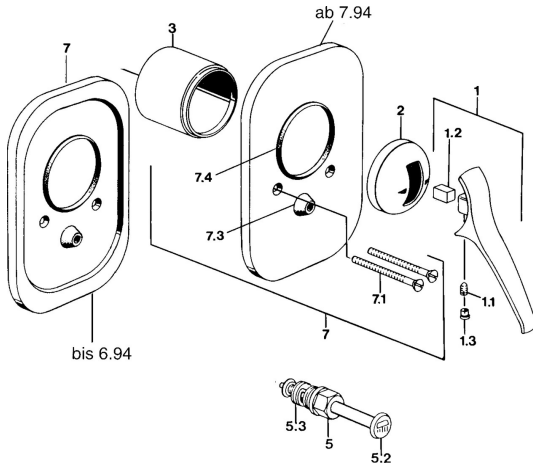

EAN: 4015474661486
static.hansa.com/01869102

- Bath tub & Shower
- Trim Kit
- Concealed wall mounting
- Chrome

Technical data

Technical properties

Hot water supply	max. +80°C
Working pressure	0.5-10 bar

Spare parts

SP01869102

	Name	Code
1.1	Screw, M5x8, SW2.5	59904755
1.2	Bushing	59904778
1.3	Plug, hot/cold	59906705
2	Covering cap Discontinued	59905867
3	Bushing Discontinued	59905875
4.1	Flow limiting cap	59904846
5	Diverter	59910900
5.2	Push button	59904828
5.3	Sealing kit	59904791
6	Screw, M5x65	59904847
7	Cover plate Discontinued	59911016