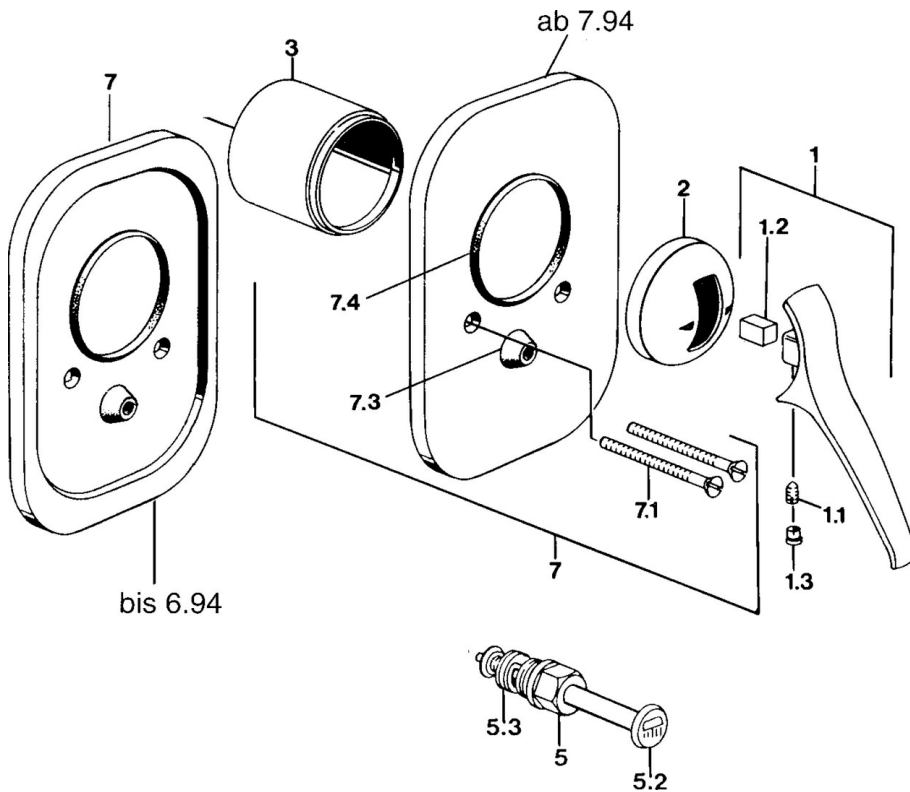

EAN: 4057304013867
static.hansa.com/01869101

- Bath tub & Shower
- Trim Kit
- Concealed wall mounting
- Chrome

Technical data

Technical properties

Hot water supply	max. +80°C
Working pressure	0.5-10 bar

Spare parts

SP01869102

	Name	Code
1.1	Screw, M5x8, SW2.5	59904755
1.2	Bushing	59904778
1.3	Plug, hot/cold	59906705
2	Covering cap Discontinued	59905867
3	Bushing Discontinued	59905875
4.1	Flow limiting cap	59904846
5	Diverter	59910900
5.2	Push button	59904828
5.3	Sealing kit	59904791
6	Screw, M5x65	59904847
7	Cover plate Discontinued	59911016