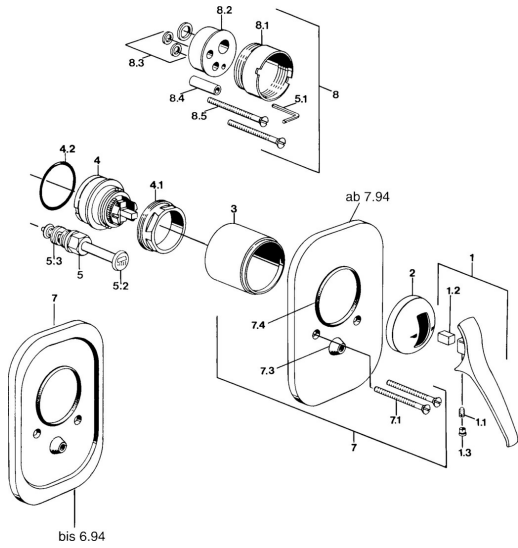

EAN: 4057304013867
static.hansa.com/01869101

- Bath tub & Shower
- Trim Kit
- Concealed wall mounting
- Chrome

Technical data

Technical properties

Hot water supply	max. +80°C
Working pressure	0.5-10 bar

Spare parts

SP01869102

	Name	Code
1.1	Screw, M5x8, SW2.5	59904755
1.2	Bushing	59904778
1.3	Plug, hot/cold	59906705
2	Covering cap Discontinued	59905867
3	Bushing Discontinued	59905875
4.1	Flow limiting cap	59904846
5	Diverter	59910900
5.2	Push button	59904828
5.3	Sealing kit	59904791
6	Screw, M5x65	59904847
7	Cover plate Discontinued	59911016