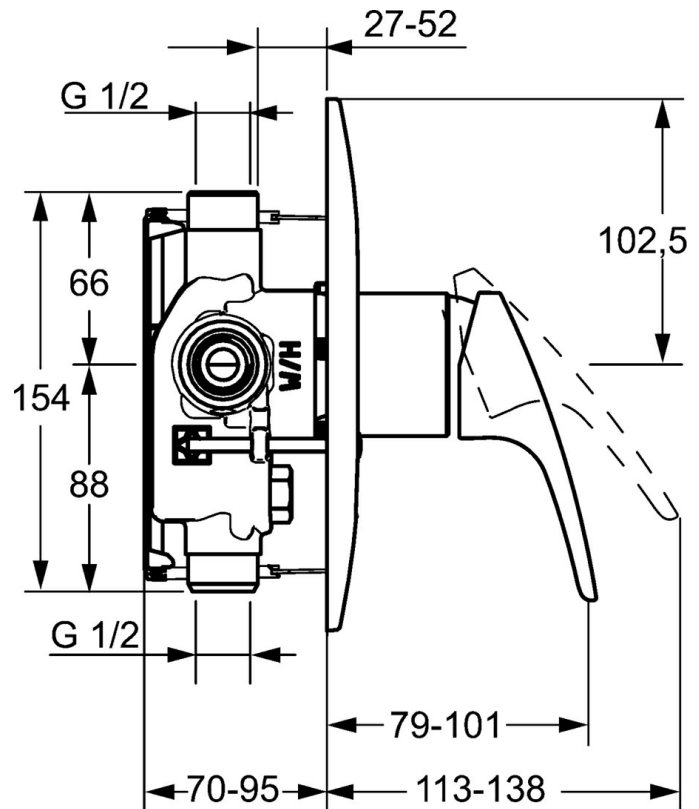

EAN: 4015474271456
static.hansa.com/01859183

- Shower solutions
- Single-lever, Trim Kit
- Concealed wall mounting
- Chrome
- Hot/Cold symbols, Single operating lever/handle
- Round rosette, Cover plate fixed with screws
- Renovation solution for already installed concealed bodies

Technical data

Technical properties

Hot water supply	max. +80°C
Working pressure	0.5-10 bar

Regulations

EN standard	EN 817
-------------	--------

Approvals and Declarations

Declaration of conformity	DoC
---------------------------	-----

Spare parts

SP01859183

	Name	Code
1	Lever, L=93 mm	01880083
1	Long lever, L=138	01880076
1.1	Screw, M5x8, SW2.5	59904755
1.2	Bushing	59904778
1.3	Symbol plug Grey	59912112
2	Cover flange, d 205 mm	59911969
2.1	Covering cap	59904820
2.3	Screw, M5x65	59904847
2.5	Rubber gasket	59912232
2.6	O-ring, 55x2	59912543
N.I.	Raising kit, 20 mm	59904983