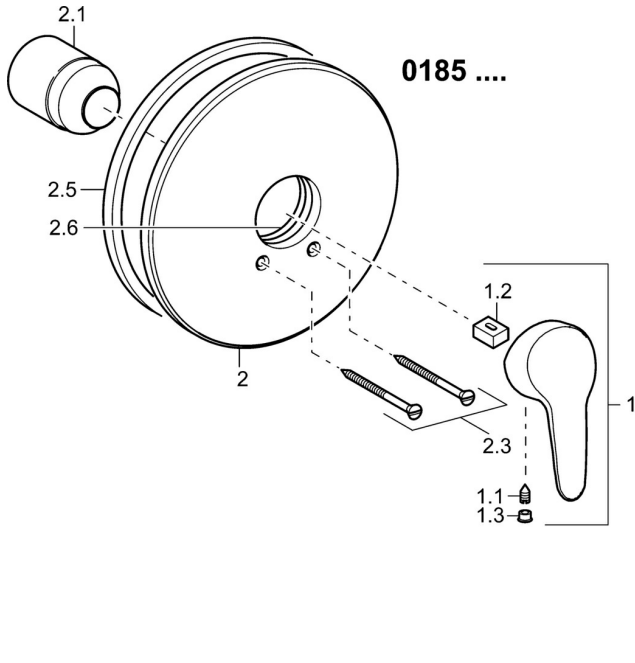

EAN: 4015474271456
static.hansa.com/01859183

- Shower solutions
- Single-lever, Trim Kit
- Concealed wall mounting
- Chrome
- Hot/Cold symbols, Single operating lever/handle
- Round rosette, Cover plate fixed with screws
- Renovation solution for already installed concealed bodies

Technical data

Technical properties

Hot water supply	max. +80°C
Working pressure	0.5-10 bar

Regulations

EN standard	EN 817
-------------	--------

Approvals and Declarations

Declaration of conformity	DoC
---------------------------	-----

Spare parts

SP01859183

	Name	Code
1	Lever, L=93 mm	01880083
1	Long lever, L=138	01880076
1.1	Screw, M5x8, SW2.5	59904755
1.2	Bushing	59904778
1.3	Symbol plug Grey	59912112
2	Cover flange, d 205 mm	59911969
2.1	Covering cap	59904820
2.3	Screw, M5x65	59904847
2.5	Rubber gasket	59912232
2.6	O-ring, 55x2	59912543
N.I.	Raising kit, 20 mm	59904983