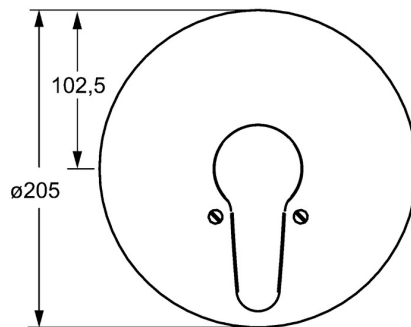

EAN: 4015474271456
static.hansa.com/01859183

- Shower solutions
- Single-lever, Trim Kit
- Concealed wall mounting
- Chrome
- Hot/Cold symbols, Single operating lever/handle
- Round rosette, Cover plate fixed with screws
- Renovation solution for already installed concealed bodies

Technical data

Technical properties

Hot water supply	max. +80°C
Working pressure	0.5-10 bar

Regulations

EN standard	EN 817
-------------	--------

Approvals and Declarations

Declaration of conformity	DoC
---------------------------	-----

Spare parts

SP01859183

	Name	Code
1	Lever, L=93 mm	01880083
1	Long lever, L=138	01880076
1.1	Screw, M5x8, SW2.5	59904755
1.2	Bushing	59904778
1.3	Symbol plug Grey	59912112
2	Cover flange, d 205 mm	59911969
2.1	Covering cap	59904820
2.3	Screw, M5x65	59904847
2.5	Rubber gasket	59912232
2.6	O-ring, 55x2	59912543
N.I.	Raising kit, 20 mm	59904983