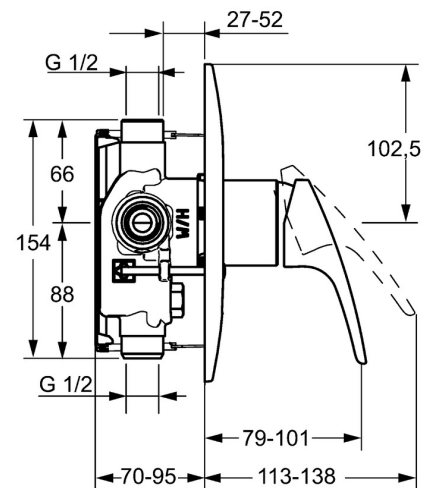

EAN: 4015474271456
static.hansa.com/01859183

- Shower solutions
- Single-lever, Trim Kit
- Concealed wall mounting
- Chrome
- Hot/Cold symbols, Single operating lever/handle
- Round rosette, Cover plate fixed with screws
- Renovation solution for already installed concealed bodies

Technical data

Technical properties

Hot water supply	max. +80°C
Working pressure	0.5-10 bar

Regulations

EN standard	EN 817
-------------	--------

Approvals and Declarations

Declaration of conformity	DoC
---------------------------	-----

Spare parts

SP01859183

	Name	Code
1	Lever, L=93 mm	01880083
1	Long lever, L=138	01880076
1.1	Screw, M5x8, SW2.5	59904755
1.2	Bushing	59904778
1.3	Symbol plug Grey	59912112
2	Cover flange, d 205 mm	59911969
2.1	Covering cap	59904820
2.3	Screw, M5x65	59904847
2.5	Rubber gasket	59912232
2.6	O-ring, 55x2	59912543
N.I.	Raising kit, 20 mm	59904983