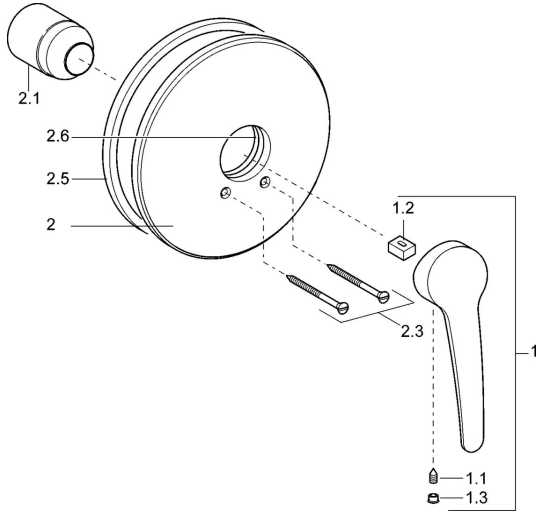

EAN: 4015474078314
static.hansa.com/01859176

- Shower solutions
- Single-lever, Trim Kit
- Concealed wall mounting
- Chrome
- Single operating lever/handle, Hot/Cold symbols

Technical data

Technical properties

Hot water supply	max. +80°C
Working pressure	0.5-10 bar

Regulations

EN standard	EN 817
-------------	---------------

Spare parts

SP01859173

	Name	Code
1	Long lever, L=138	01880076
1	Lever, L=87 mm	59914195
1.1	Screw, M5x8, SW2.5	59904755
1.2	Bushing	59904778
1.3	Symbol plug Grey	59912112
2	Cover flange, d 205 mm	59911969
2.1	Covering cap	59904820
2.3	Screw, M5x65	59904847
2.3	Screw, M5x65 White Discontinued	59906672
2.5	Rubber gasket	59912232
2.6	O-ring, 55x2	59912543
N.I.	Raising kit, 20 mm	59904983