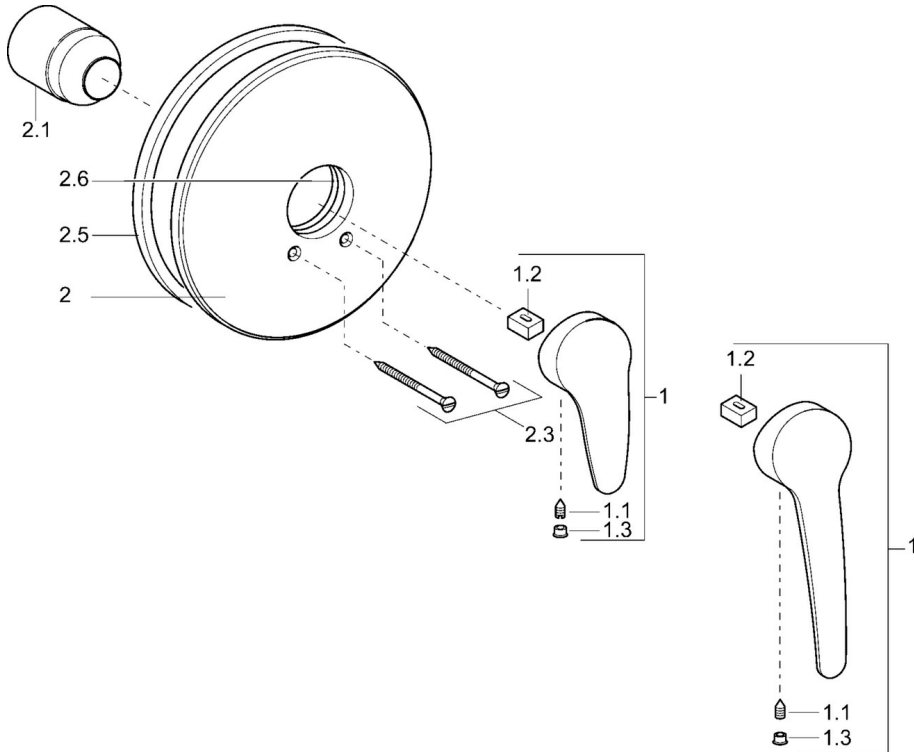

EAN: 4015474078314
static.hansa.com/01859176

- Shower solutions
- Single-lever, Trim Kit
- Concealed wall mounting
- Chrome
- Single operating lever/handle, Hot/Cold symbols

Technical data

Technical properties

Hot water supply	max. +80°C
Working pressure	0.5-10 bar

Regulations

EN standard	EN 817
-------------	---------------

Spare parts

SP01859173

	Name	Code
1	Long lever, L=138	01880076
1	Lever, L=87 mm	59914195
1.1	Screw, M5x8, SW2.5	59904755
1.2	Bushing	59904778
1.3	Symbol plug Grey	59912112
2	Cover flange, d 205 mm	59911969
2.1	Covering cap	59904820
2.3	Screw, M5x65	59904847
2.3	Screw, M5x65 White Discontinued	59906672
2.5	Rubber gasket	59912232
2.6	O-ring, 55x2	59912543
N.I.	Raising kit, 20 mm	59904983