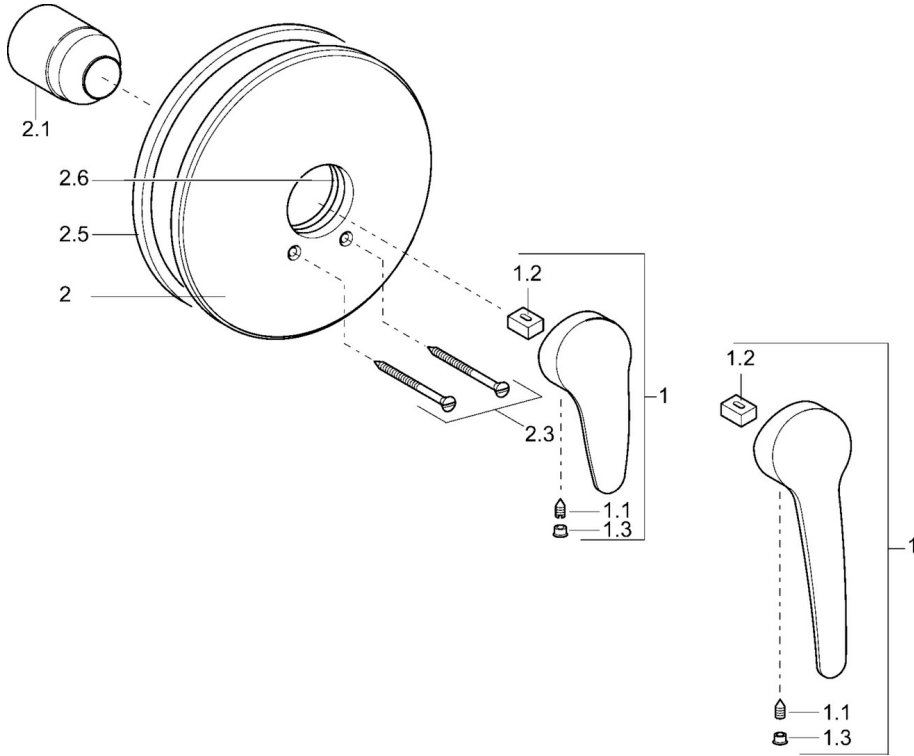

EAN: 4015474078246
static.hansa.com/01859173

- Shower solutions
- Single-lever, Trim Kit
- Concealed wall mounting
- Chrome
- Hot/Cold symbols, Single operating lever/handle
- Round rosette

Technical data

Technical properties

Hot water supply	max. +80°C
Working pressure	0.5-10 bar

Regulations

EN standard	EN 817
-------------	--------

Spare parts

SP01859173

	Name	Code
1	Long lever, L=138	01880076
1	Lever, L=87 mm	59914195
1.1	Screw, M5x8, SW2.5	59904755
1.2	Bushing	59904778
1.3	Symbol plug Grey	59912112
2	Cover flange, d 205 mm	59911969
2.1	Covering cap	59904820
2.3	Screw, M5x65	59904847
2.3	Screw, M5x65 White Discontinued	59906672
2.5	Rubber gasket	59912232
2.6	O-ring, 55x2	59912543
N.I.	Raising kit, 20 mm	59904983