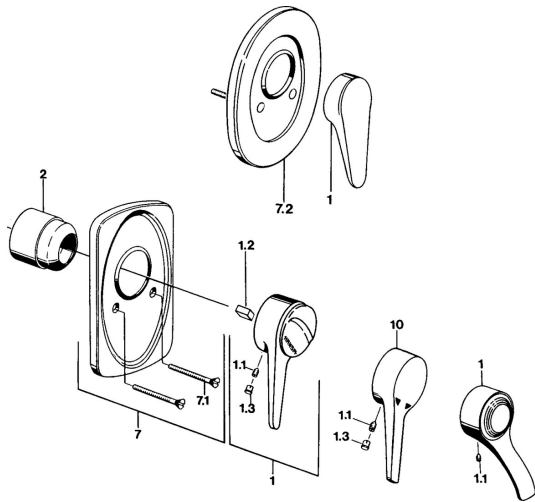

EAN: 4015474597235
static.hansa.com/01859106

- Shower solutions
- Single-lever, Trim Kit
- Concealed wall mounting
- Chrome
- Single operating lever/handle, Hot/Cold symbols

Technical data

Technical properties

Hot water supply	max. +80°C
Working pressure	0.5-10 bar

Regulations

EN standard	EN 817
-------------	---------------

Spare parts

SP01859102

	Name	Code
1	Lever White Discontinued	5990188282
1	Lever, (-2004)	59901882
1.1	Screw, M5x8, SW2.5	59904755
1.2	Bushing	59904778
1.3	Plug, hot/cold	59906705
2	Covering cap	59904820
2.5	Rubber gasket	59912232
5	Diverter White Discontinued	59910901
7	Cover flange Discontinued	59910662
7.1	Screw, M5x65	59904847
7.1	Screw, M5x65 White Discontinued	59906672
7.1	Screw, M5x65 Gold Discontinued	59904849