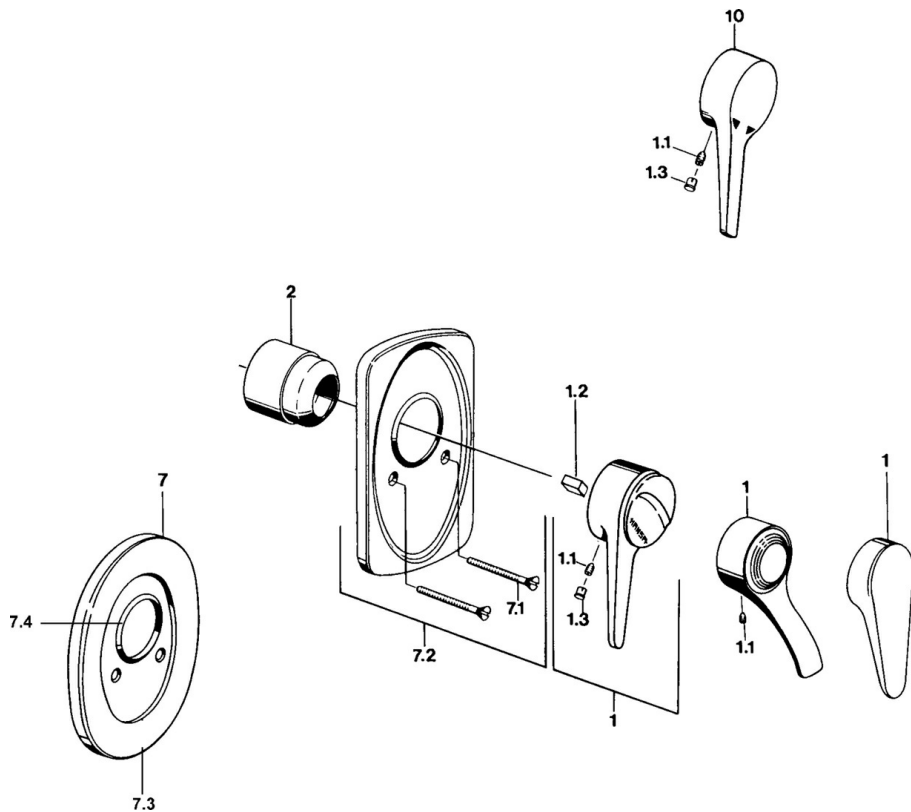

EAN: 4015474597235
static.hansa.com/01859106

- Shower solutions
- Single-lever, Trim Kit
- Concealed wall mounting
- Chrome
- Single operating lever/handle, Hot/Cold symbols

Technical data

Technical properties

Hot water supply	max. +80°C
Working pressure	0.5-10 bar

Regulations

EN standard	EN 817
-------------	---------------

Spare parts

SP01859102

	Name	Code
1	Lever White Discontinued	5990188282
1	Lever, (-2004)	59901882
1.1	Screw, M5x8, SW2.5	59904755
1.2	Bushing	59904778
1.3	Plug, hot/cold	59906705
2	Covering cap	59904820
2.5	Rubber gasket	59912232
5	Diverter White Discontinued	59910901
7	Cover flange Discontinued	59910662
7.1	Screw, M5x65	59904847
7.1	Screw, M5x65 White Discontinued	59906672
7.1	Screw, M5x65 Gold Discontinued	59904849