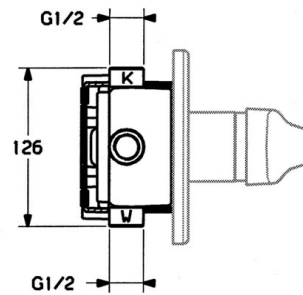

EAN: 4015474540880
static.hansa.com/0185910290

- Shower solutions
- Single-lever, Trim Kit
- Concealed wall mounting
- Chrome/Gold
- Single operating lever/handle, Hot/Cold symbols

Technical data

Technical properties

Hot water supply	max. +80°C
Working pressure	0.5-10 bar

Regulations

EN standard	EN 817
-------------	---------------

Spare parts

SP01859102

	Name	Code
1	Lever White Discontinued	5990188282
1	Lever, (-2004)	59901882
1.1	Screw, M5x8, SW2.5	59904755
1.2	Bushing	59904778
1.3	Plug, hot/cold	59906705
2	Covering cap	59904820
2.5	Rubber gasket	59912232
5	Diverter White Discontinued	59910901
7	Cover flange Discontinued	59910662
7.1	Screw, M5x65	59904847
7.1	Screw, M5x65 White Discontinued	59906672
7.1	Screw, M5x65 Gold Discontinued	59904849