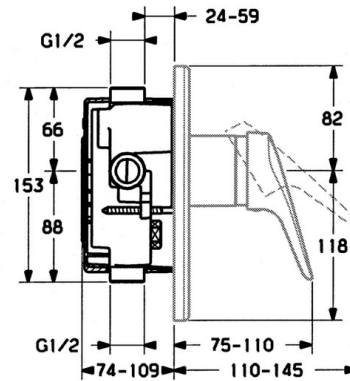

EAN: 4015474540880
static.hansa.com/0185910290

- Shower solutions
- Single-lever, Trim Kit
- Concealed wall mounting
- Chrome/Gold
- Single operating lever/handle, Hot/Cold symbols

Technical data

Technical properties

Hot water supply	max. +80°C
Working pressure	0.5-10 bar

Regulations

EN standard	EN 817
-------------	---------------

Spare parts

SP01859102

	Name	Code
1	Lever White Discontinued	5990188282
1	Lever, (-2004)	59901882
1.1	Screw, M5x8, SW2.5	59904755
1.2	Bushing	59904778
1.3	Plug, hot/cold	59906705
2	Covering cap	59904820
2.5	Rubber gasket	59912232
5	Diverter White Discontinued	59910901
7	Cover flange Discontinued	59910662
7.1	Screw, M5x65	59904847
7.1	Screw, M5x65 White Discontinued	59906672
7.1	Screw, M5x65 Gold Discontinued	59904849