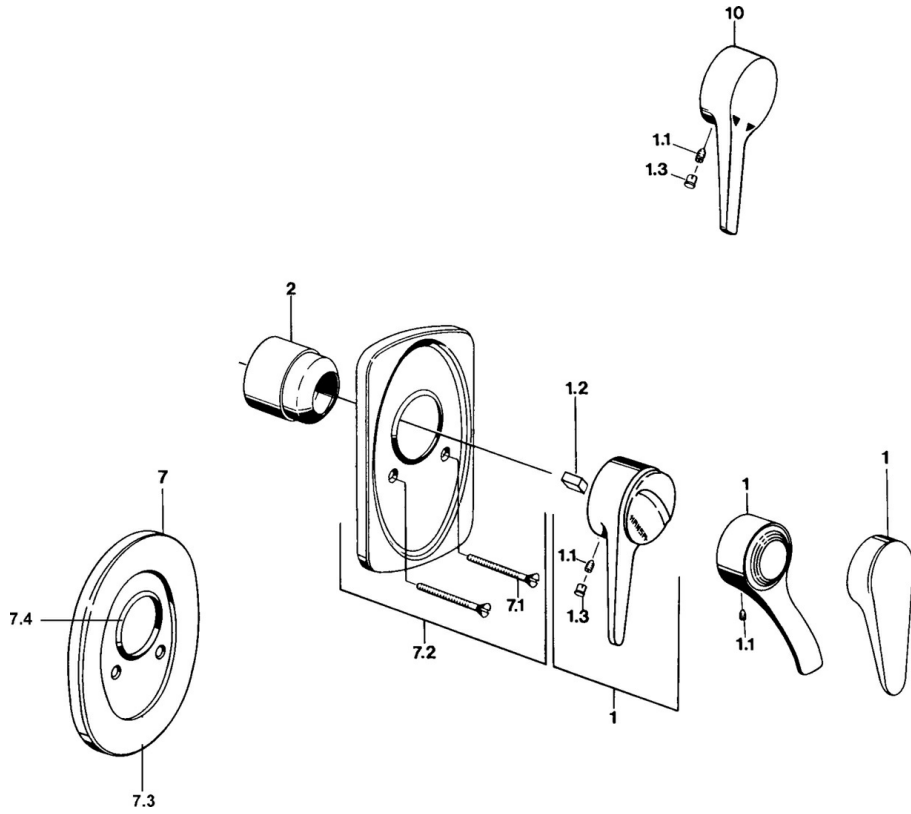

EAN: 4015474540880
static.hansa.com/0185910290

- Shower solutions
- Single-lever, Trim Kit
- Concealed wall mounting
- Chrome/Gold
- Single operating lever/handle, Hot/Cold symbols

Technical data

Technical properties

Hot water supply	max. +80°C
Working pressure	0.5-10 bar

Regulations

EN standard	EN 817
-------------	---------------

Spare parts

SP01859102

	Name	Code
1	Lever White Discontinued	5990188282
1	Lever, (-2004)	59901882
1.1	Screw, M5x8, SW2.5	59904755
1.2	Bushing	59904778
1.3	Plug, hot/cold	59906705
2	Covering cap	59904820
2.5	Rubber gasket	59912232
5	Diverter White Discontinued	59910901
7	Cover flange Discontinued	59910662
7.1	Screw, M5x65	59904847
7.1	Screw, M5x65 White Discontinued	59906672
7.1	Screw, M5x65 Gold Discontinued	59904849