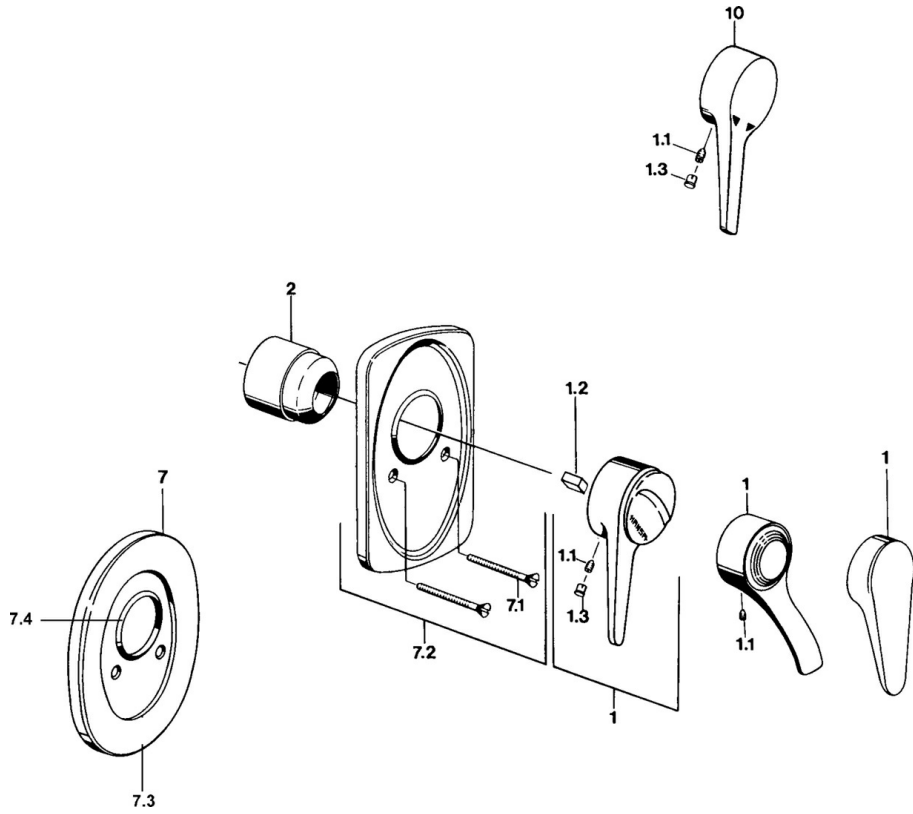

EAN: 4015474641013
static.hansa.com/0185910282

- Shower solutions
- Single-lever, Trim Kit
- Concealed wall mounting
- White
- Single operating lever/handle, Hot/Cold symbols

Technical data

Technical properties

Hot water supply	max. +80°C
Working pressure	0.5-10 bar

Regulations

EN standard	EN 817
-------------	---------------

Spare parts

SP01859102

	Name	Code
1	Lever White Discontinued	5990188282
1	Lever, (-2004)	59901882
1.1	Screw, M5x8, SW2.5	59904755
1.2	Bushing	59904778
1.3	Plug, hot/cold	59906705
2	Covering cap	59904820
2.5	Rubber gasket	59912232
5	Diverter White Discontinued	59910901
7	Cover flange Discontinued	59910662
7.1	Screw, M5x65	59904847
7.1	Screw, M5x65 White Discontinued	59906672
7.1	Screw, M5x65 Gold Discontinued	59904849