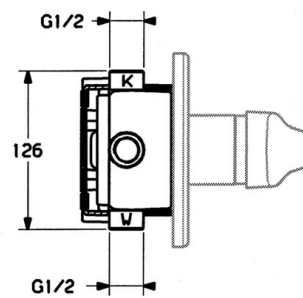

EAN: 4015474641013
static.hansa.com/0185910282

- Shower solutions
- Single-lever, Trim Kit
- Concealed wall mounting
- White
- Single operating lever/handle, Hot/Cold symbols

Technical data

Technical properties

Hot water supply	max. +80°C
Working pressure	0.5-10 bar

Regulations

EN standard	EN 817
-------------	---------------

Spare parts

SP01859102

	Name	Code
1	Lever White Discontinued	5990188282
1	Lever, (-2004)	59901882
1.1	Screw, M5x8, SW2.5	59904755
1.2	Bushing	59904778
1.3	Plug, hot/cold	59906705
2	Covering cap	59904820
2.5	Rubber gasket	59912232
5	Diverter White Discontinued	59910901
7	Cover flange Discontinued	59910662
7.1	Screw, M5x65	59904847
7.1	Screw, M5x65 White Discontinued	59906672
7.1	Screw, M5x65 Gold Discontinued	59904849