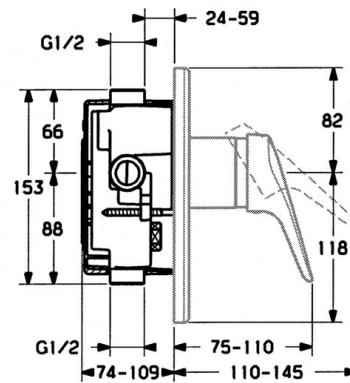

EAN: 4015474641013
static.hansa.com/0185910282

- Shower solutions
- Single-lever, Trim Kit
- Concealed wall mounting
- White
- Single operating lever/handle, Hot/Cold symbols

Technical data

Technical properties

Hot water supply	max. +80°C
Working pressure	0.5-10 bar

Regulations

EN standard	EN 817
-------------	---------------

Spare parts

SP01859102

	Name	Code
1	Lever White Discontinued	5990188282
1	Lever, (-2004)	59901882
1.1	Screw, M5x8, SW2.5	59904755
1.2	Bushing	59904778
1.3	Plug, hot/cold	59906705
2	Covering cap	59904820
2.5	Rubber gasket	59912232
5	Diverter White Discontinued	59910901
7	Cover flange Discontinued	59910662
7.1	Screw, M5x65	59904847
7.1	Screw, M5x65 White Discontinued	59906672
7.1	Screw, M5x65 Gold Discontinued	59904849