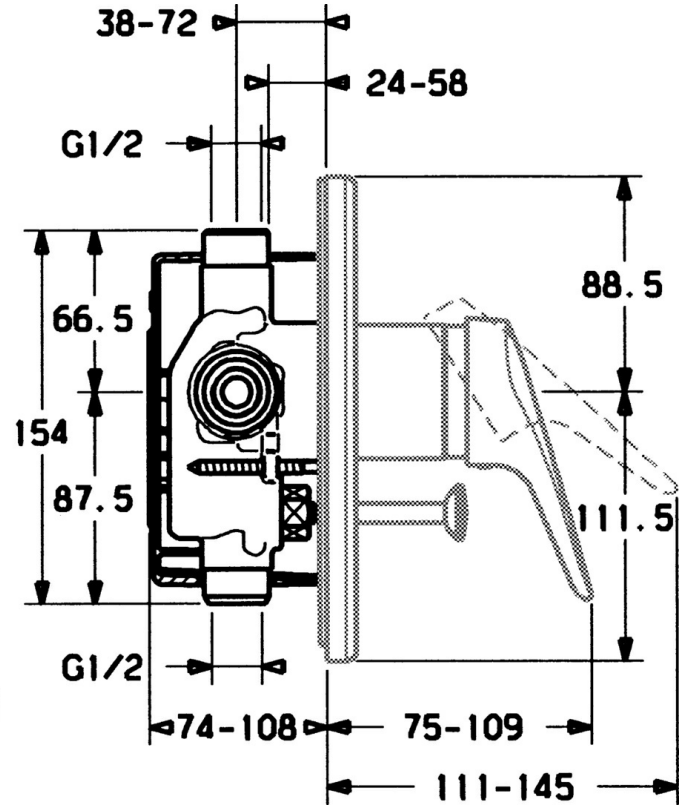

EAN: 4015474640993
static.hansa.com/0184910282

- Bathtub & Shower
- Single-lever, Trim Kit
- Concealed wall mounting
- White
- Single operating lever/handle, Hot/Cold symbols

Technical data

Technical properties

Hot water supply	max. +80°C
Working pressure	0.5-10 bar

Regulations

EN standard	EN 817
-------------	--------

Spare parts

SP01849102

	Name	Code
1	Lever, (-2004)	59901882
1	Lever White Discontinued	5990188282
1.1	Screw, M5x8, SW2.5	59904755
1.2	Bushing	59904778
1.3	Plug, hot/cold	59906705
2	Covering cap	59904820
2.5	Rubber gasket	59912232
5	Diverter Gold Discontinued	59906392
5	Diverter White Discontinued	59910901
5	Diverter	59910900
5.2	Push button	59904828
5.3	Sealing kit	59904791
7.1	Screw, M5x65	59904847
7.1	Screw, M5x65 White Discontinued	59906672
7.1	Screw, M5x65 Gold Discontinued	59904849
7.3	Flow limiting cap	59904846