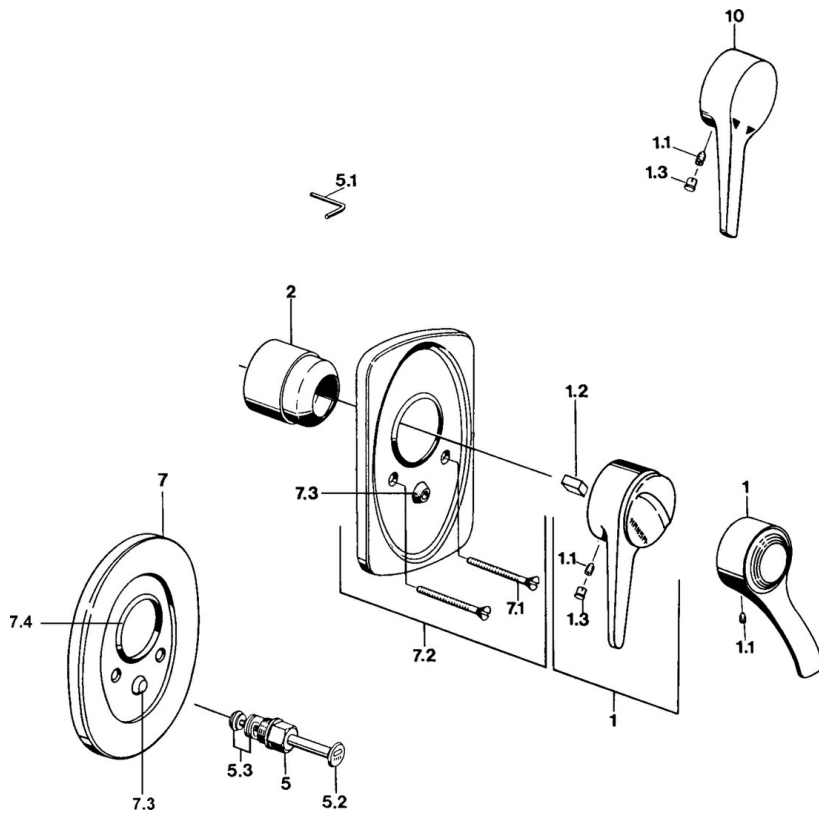

EAN: 4015474640993
static.hansa.com/0184910282

- Bathtub & Shower
- Single-lever, Trim Kit
- Concealed wall mounting
- White
- Single operating lever/handle, Hot/Cold symbols

Technical data

Technical properties

Hot water supply	max. +80°C
Working pressure	0.5-10 bar

Regulations

EN standard	EN 817
-------------	--------

Spare parts

SP01849102

	Name	Code
1	Lever, (-2004)	59901882
1	Lever White Discontinued	5990188282
1.1	Screw, M5x8, SW2.5	59904755
1.2	Bushing	59904778
1.3	Plug, hot/cold	59906705
2	Covering cap	59904820
2.5	Rubber gasket	59912232
5	Diverter Gold Discontinued	59906392
5	Diverter White Discontinued	59910901
5	Diverter	59910900
5.2	Push button	59904828
5.3	Sealing kit	59904791
7.1	Screw, M5x65	59904847
7.1	Screw, M5x65 White Discontinued	59906672
7.1	Screw, M5x65 Gold Discontinued	59904849
7.3	Flow limiting cap	59904846