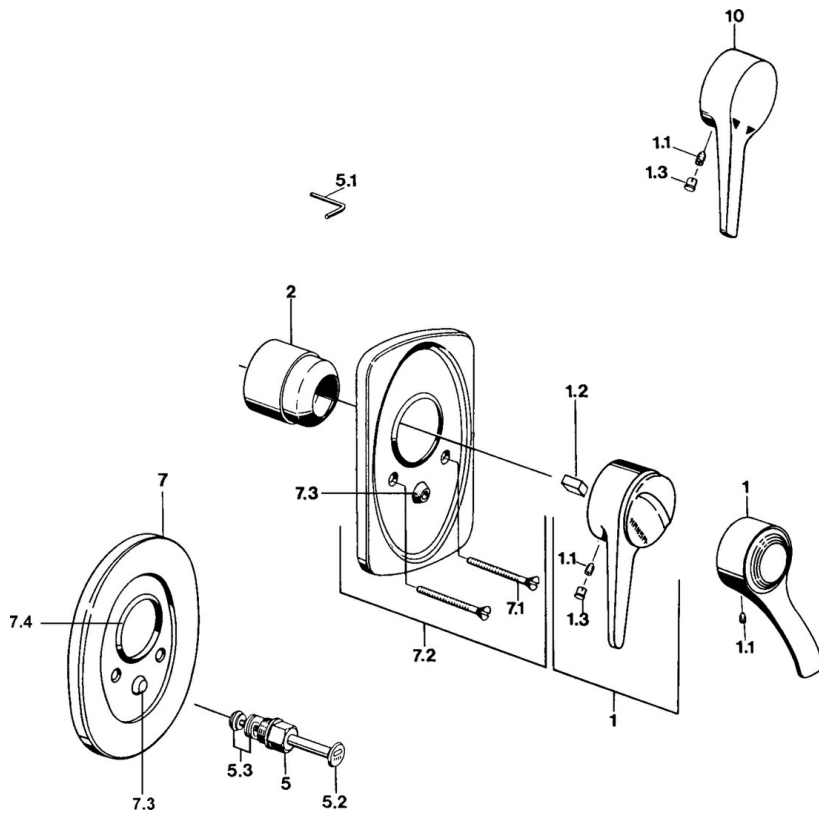

EAN: 4015474642508  
[static.hansa.com/01849102](http://static.hansa.com/01849102)

- Bathtub & Shower
- Single-lever, Trim Kit
- Concealed wall mounting
- Chrome
- Single operating lever/handle, Hot/Cold symbols

## Technical data

### Technical properties

Hot water supply	max. +80°C
Working pressure	0.5-10 bar

### SP01849102

	Name	Code
1	Lever, (-2004)	59901882
1	Lever White Discontinued	5990188282
1.1	Screw, M5x8, SW2.5	59904755
1.2	Bushing	59904778
1.3	Plug, hot/cold	59906705
2	Covering cap	59904820
2.5	Rubber gasket	59912232
5	Diverter Gold Discontinued	59906392
5	Diverter White Discontinued	59910901
5	Diverter	59910900
5.2	Push button	59904828
5.3	Sealing kit	59904791
7.1	Screw, M5x65	59904847
7.1	Screw, M5x65 White Discontinued	59906672
7.1	Screw, M5x65 Gold Discontinued	59904849
7.3	Flow limiting cap	59904846