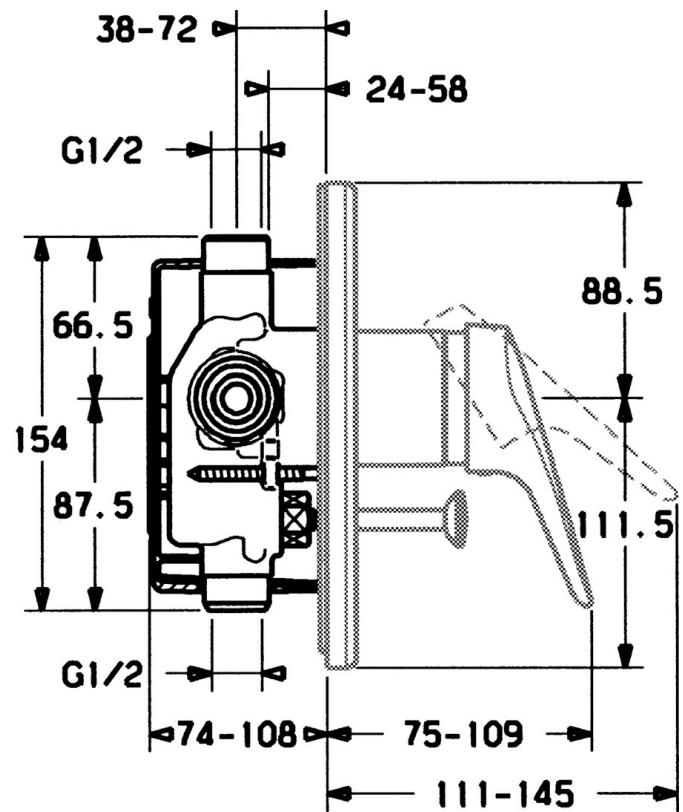

EAN: 4015474642508  
[static.hansa.com/01849102](http://static.hansa.com/01849102)

- Bathtub & Shower
- Single-lever, Trim Kit
- Concealed wall mounting
- Chrome
- Single operating lever/handle, Hot/Cold symbols

### Technical properties

Hot water supply	max. +80°C
Working pressure	0.5-10 bar

### SP01849102

	Name	Code
1	Lever, (-2004)	59901882
1	Lever White Discontinued	5990188282
1.1	Screw, M5x8, SW2.5	59904755
1.2	Bushing	59904778
1.3	Plug, hot/cold	59906705
2	Covering cap	59904820
2.5	Rubber gasket	59912232
5	Diverter Gold Discontinued	59906392
5	Diverter White Discontinued	59910901
5	Diverter	59910900
5.2	Push button	59904828
5.3	Sealing kit	59904791
7.1	Screw, M5x65	59904847
7.1	Screw, M5x65 White Discontinued	59906672
7.1	Screw, M5x65 Gold Discontinued	59904849
7.3	Flow limiting cap	59904846