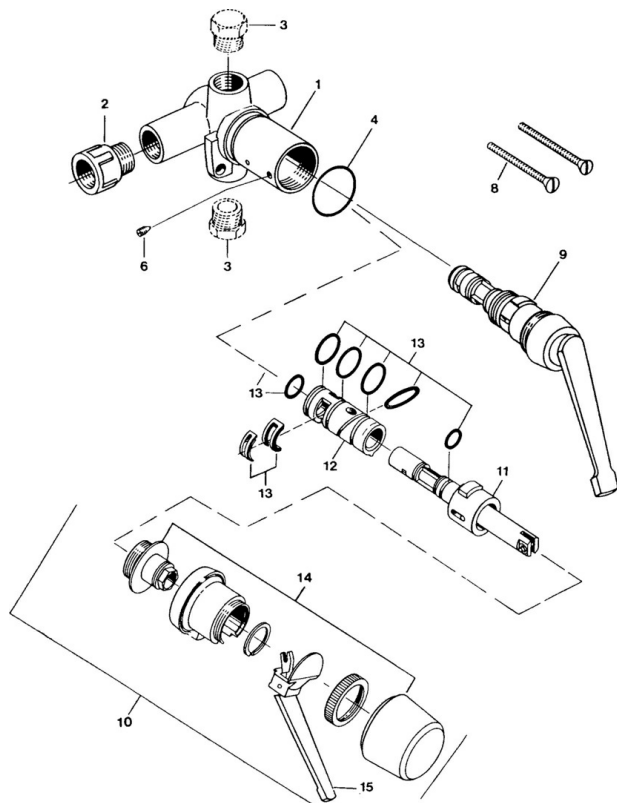

EAN: 4057304013843
static.hansa.com/01820101

- Washbasin
- Single-lever
- Concealed wall mounting
- Chrome

Technical data

Technical properties

Hot water supply	max. +80°C
Working pressure	0.5-10 bar
Material	Brass

Spare parts

SP01800101

	Name	Code
6	Screw, M4x4	59901027
9	Headpart	59901549
13	Washer set Discontinued	59905861
13	Sealing kit Discontinued	59906997