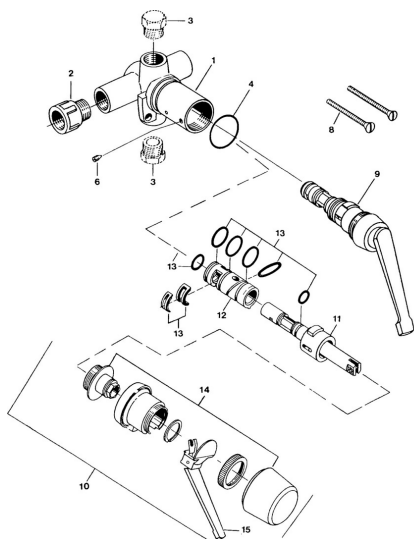

EAN: 4057304013843
static.hansa.com/01820101

- Washbasin
- Single-lever
- Concealed wall mounting
- Chrome

Technical data

Technical properties

Hot water supply	max. +80°C
Working pressure	0.5-10 bar
Material	Brass

Spare parts

SP01800101

	Name	Code
6	Screw, M4x4	59901027
9	Headpart	59901549
13	Washer set Discontinued	59905861
13	Sealing kit Discontinued	59906997