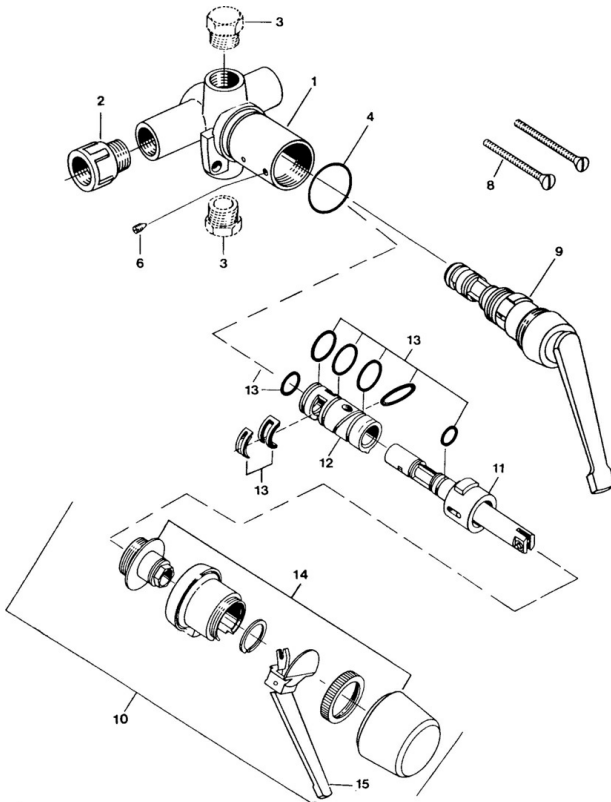

EAN: 4057304013836
static.hansa.com/01810101

- Washbasin
- Single-lever
- Concealed wall mounting
- Chrome

Technical data

Technical properties

Hot water supply	max. +80°C
Working pressure	0.5-10 bar
Material	Brass

Spare parts

SP01800101

	Name	Code
6	Screw, M4x4	59901027
9	Headpart	59901549
13	Washer set Discontinued	59905861
13	Sealing kit Discontinued	59906997