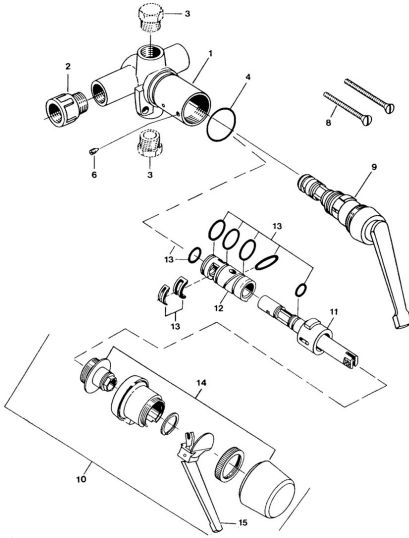

EAN: 4057304013836
static.hansa.com/01810101

- Washbasin
- Single-lever
- Concealed wall mounting
- Chrome

Technical data

Technical properties

Hot water supply	max. +80°C
Working pressure	0.5-10 bar
Material	Brass

Spare parts

SP01800101

	Name	Code
6	Screw, M4x4	59901027
9	Headpart	59901549
13	Washer set Discontinued	59905861
13	Sealing kit Discontinued	59906997