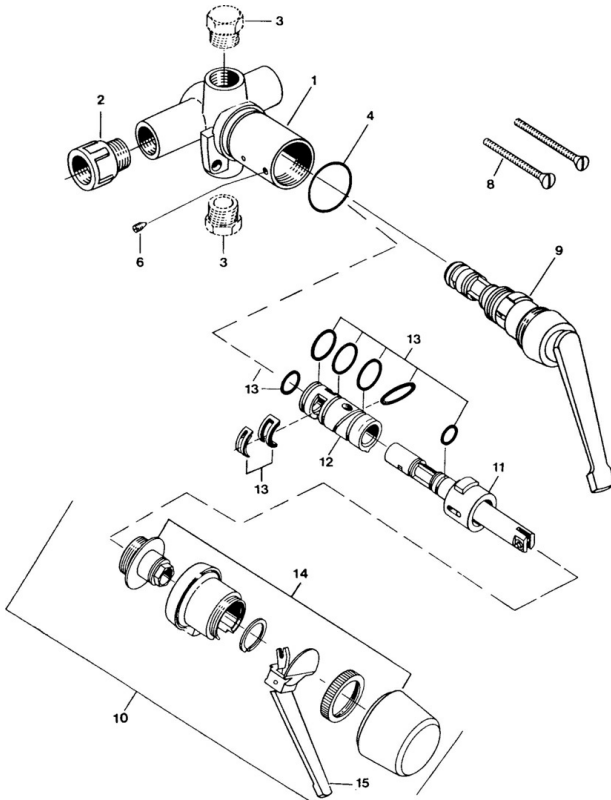

EAN: 4057304013850
static.hansa.com/01800101

- Bathtub & Shower
- Concealed wall mounting
- Concealed unit
- Chrome

Technical data

Technical properties

Hot water supply	max. +80°C
Working pressure	0.5-10 bar

Spare parts

SP01800101

	Name	Code
6	Screw, M4x4	59901027
9	Headpart	59901549
13	Washer set Discontinued	59905861
13	Sealing kit Discontinued	59906997