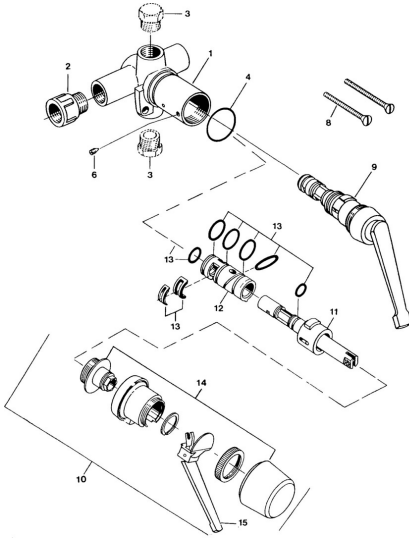

EAN: 4057304013850
static.hansa.com/01800101

- Bathtub & Shower
- Concealed wall mounting
- Concealed unit
- Chrome

Technical data

Technical properties

Hot water supply	max. +80°C
Working pressure	0.5-10 bar

Spare parts

SP01800101

	Name	Code
6	Screw, M4x4	59901027
9	Headpart	59901549
13	Washer set Discontinued	59905861
13	Sealing kit Discontinued	59906997