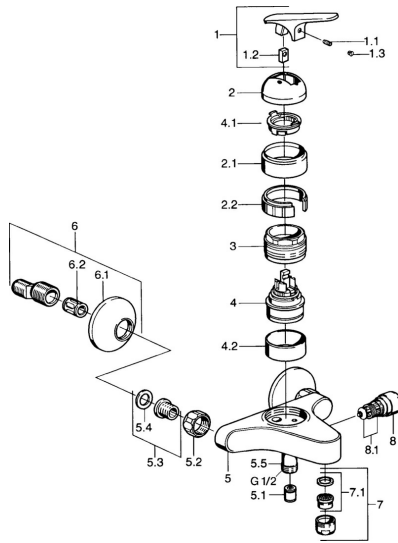

EAN: 4015474661714  
[static.hansa.com/01782102](http://static.hansa.com/01782102)

- Bath tub & Shower
- Single-lever
- Wall mounted
- Chrome
- Non-return valve(s)
- Silencer(s)

### Technical properties

Hot water supply	<b>max. +80°C</b>
Working pressure	<b>0.5-10 bar</b>
Backflow prevention (EN1717)	<b>EB</b>

## Spare parts

### SP01782102

Name	Code
1.1 Screw, M5x8, SW2.5	59904755
1.2 Bushing	59904778
1.3 Plug, hot/cold	59906705
2 Covering cap Discontinued	59905867
2.1 Cover Discontinued	59911420
2.2 Holder Discontinued	59911421
3 Tightening nut, M52x1, AF45	59911161
4 Cartridge, 4.8 eco	59904601
4.1 Hot water limiter	59904759
4.2 Spacer sleeve Discontinued	59905871
5.1 Non-return valve	59905714
5.2 Connection nut, G3/4, AF30	59902230
5.3 Seat, G1/2, L, WAF10	59904618
5.4 Retaining ring, 23.9x15.2x2	59902689
5.5 Connector	59906277
6 Eccentric, G3/4xG1/2	59904793
6.1 Cover flange	59904796
6.2 Silencer	59904792
7 Aerator, M24x1 B	59905872
7.1 Aerator, M22/M24	59905873
8 Diverter	59910803
8.1 Sealing kit	59904791