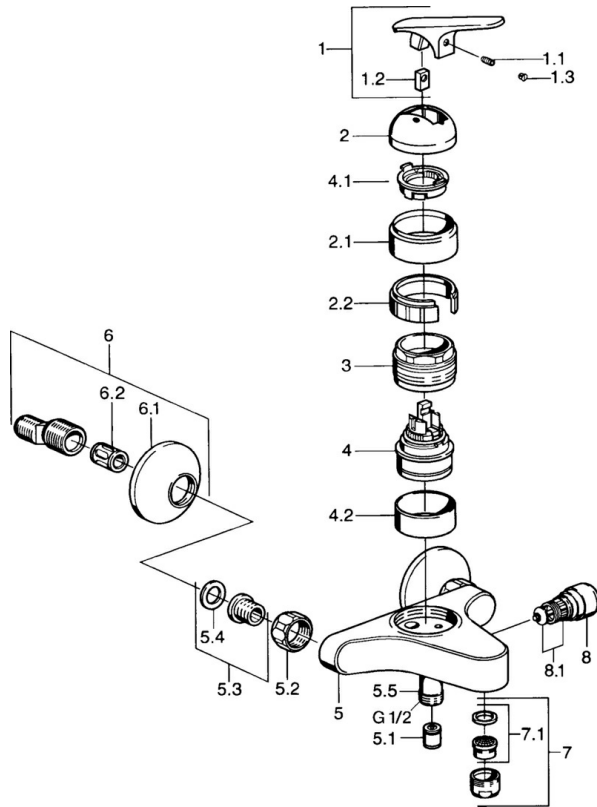

EAN: 4015474661714  
[static.hansa.com/01782102](http://static.hansa.com/01782102)

- Bath tub & Shower
- Single-lever
- Wall mounted
- Chrome
- Non-return valve(s)
- Silencer(s)

### Technical properties

Hot water supply	<b>max. +80°C</b>
Working pressure	<b>0.5-10 bar</b>
Backflow prevention (EN1717)	<b>EB</b>

## Spare parts

### SP01782102

Name	Code
1.1 Screw, M5x8, SW2.5	59904755
1.2 Bushing	59904778
1.3 Plug, hot/cold	59906705
2 Covering cap Discontinued	59905867
2.1 Cover Discontinued	59911420
2.2 Holder Discontinued	59911421
3 Tightening nut, M52x1, AF45	59911161
4 Cartridge, 4.8 eco	59904601
4.1 Hot water limiter	59904759
4.2 Spacer sleeve Discontinued	59905871
5.1 Non-return valve	59905714
5.2 Connection nut, G3/4, AF30	59902230
5.3 Seat, G1/2, L, WAF10	59904618
5.4 Retaining ring, 23.9x15.2x2	59902689
5.5 Connector	59906277
6 Eccentric, G3/4xG1/2	59904793
6.1 Cover flange	59904796
6.2 Silencer	59904792
7 Aerator, M24x1 B	59905872
7.1 Aerator, M22/M24	59905873
8 Diverter	59910803
8.1 Sealing kit	59904791