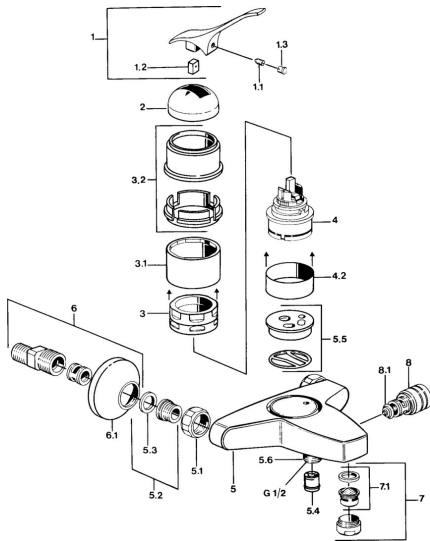

EAN: 4015474567573  
[static.hansa.com/01782101](http://static.hansa.com/01782101)

- Bath tub & Shower
- Single-lever
- Wall mounted
- Chrome
- Non-return valve(s)

### Technical properties

Hot water supply	<b>max. +80°C</b>
Working pressure	<b>0.5-10 bar</b>
Backflow prevention (EN1717)	<b>EB</b>

## Spare parts

### SP01782101

	Name	Code
1.1	Screw, M5x8, SW2.5	59904755
1.2	Bushing	59904778
1.3	Plug, hot/cold	59906705
2	Covering cap Discontinued	59905867
3.1	Screw sleeve Discontinued	59905868
3.2	Protective sleeve Discontinued	59910320
4	Cartridge, 4.8 eco	59904601
4.2	Spacer sleeve Discontinued	59905871
5.1	Connection nut, G3/4, AF30	59902230
5.2	Seat, G1/2, L, WAF10	59904618
5.3	Retaining ring, 23.9x15.2x2	59902689
5.4	Non-return valve	59905714
5.5	Plate Discontinued	59911152
5.6	Connector	59906277
6	Eccentric, G3/4xG1/2	59904793
6.1	Cover flange	59904796
7	Aerator, M24x1 B	59905872
7.1	Aerator, M22/M24	59905873
8	Diverter	59910803
8.1	Sealing kit	59904791