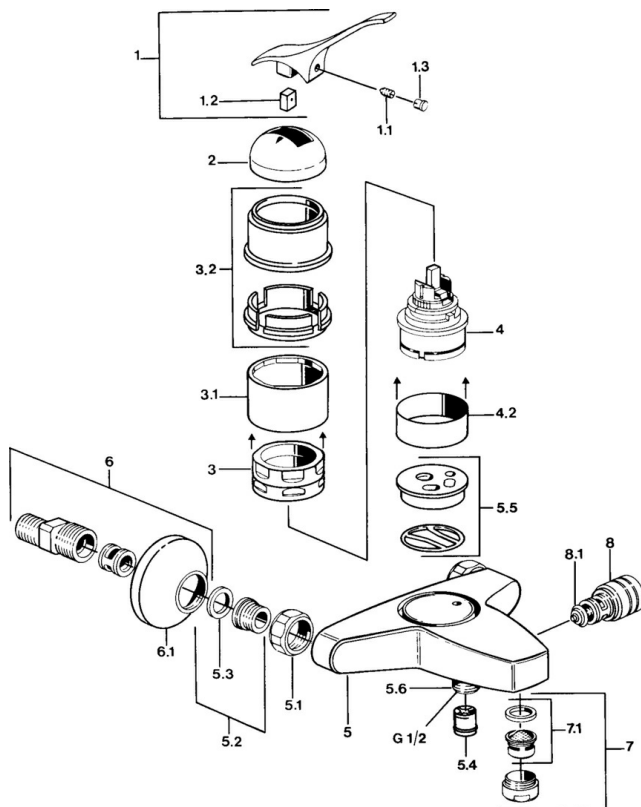

EAN: 4015474567573  
[static.hansa.com/01782101](http://static.hansa.com/01782101)

- Bath tub & Shower
- Single-lever
- Wall mounted
- Chrome
- Non-return valve(s)

### Technical properties

Hot water supply	<b>max. +80°C</b>
Working pressure	<b>0.5-10 bar</b>
Backflow prevention (EN1717)	<b>EB</b>

## Spare parts

### SP01782101

	Name	Code
1.1	Screw, M5x8, SW2.5	59904755
1.2	Bushing	59904778
1.3	Plug, hot/cold	59906705
2	Covering cap Discontinued	59905867
3.1	Screw sleeve Discontinued	59905868
3.2	Protective sleeve Discontinued	59910320
4	Cartridge, 4.8 eco	59904601
4.2	Spacer sleeve Discontinued	59905871
5.1	Connection nut, G3/4, AF30	59902230
5.2	Seat, G1/2, L, WAF10	59904618
5.3	Retaining ring, 23.9x15.2x2	59902689
5.4	Non-return valve	59905714
5.5	Plate Discontinued	59911152
5.6	Connector	59906277
6	Eccentric, G3/4xG1/2	59904793
6.1	Cover flange	59904796
7	Aerator, M24x1 B	59905872
7.1	Aerator, M22/M24	59905873
8	Diverter	59910803
8.1	Sealing kit	59904791