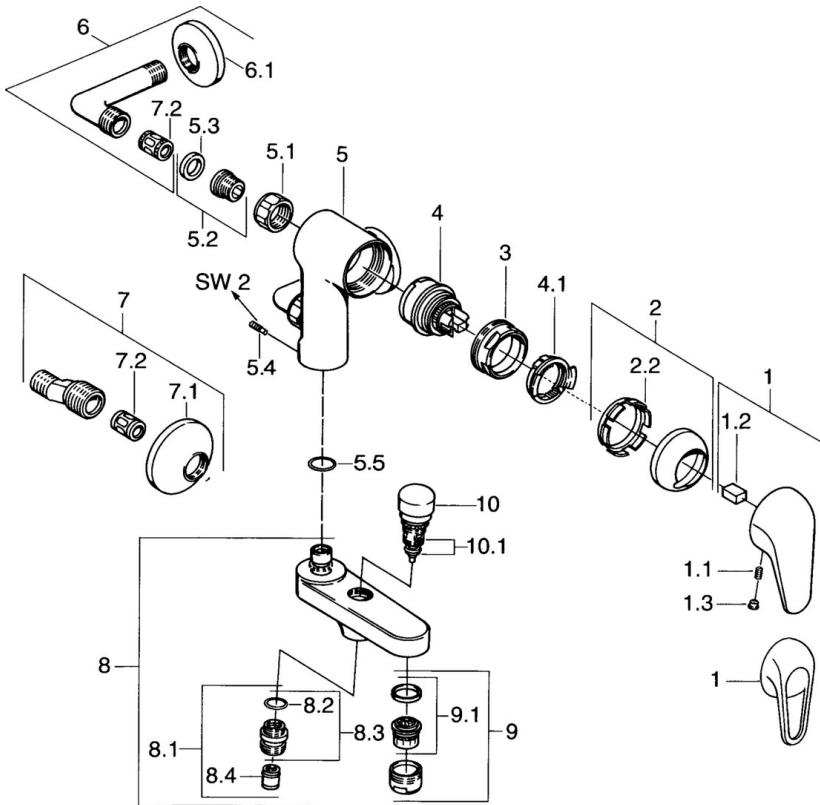

EAN: 4015474059160
static.hansa.com/01772504

- Bath tub & Shower
- Single-lever
- Wall mounted
- Chrome
- Single operating lever/handle, Hot/Cold symbols
- Non-return valve(s)
- Silencer(s)
- protected against back-flow in domestic use (according to DIN EN 1717)

Technical data

Technical properties

Hot water supply	max. +80°C
Working pressure	0.5-10 bar
Backflow prevention (EN1717)	EB

Regulations

EN standard	EN 817
-------------	---------------

Spare parts

SP01772504

	Name	Code
1	Lever	59913904
1.1	Screw, M5x8, SW2.5	59904755
1.2	Bushing	59904778
1.3	Plug, hot/cold	59906705
2	Covering cap	59906563
2.2	Fixing sleeve	59906695
3	Eye screw, M50x1, SW45	59904775
4	Cartridge, 4.8 eco	59904601
4.1	Hot water limiter	59904759
5.1	Connection nut, G3/4, AF30	59902230
5.2	Seat, G1/2, L, WAF10	59904618
5.3	Retaining ring, 23.9x15.2x2	59902689
5.4	Screw, M4x8 Discontinued	59901419
5.5	O-ring, 18x2.5	59902342
6	Angle coupling Discontinued	59905587
7	Eccentric, G3/4xG1/2	59904793
7.1	Cover flange	59904796
7.2	Silencer	59904792
8	Spout Discontinued	59911383
8.1	Thread nipple, G1/2xM18x1	59911384
8.2	O-ring, d 15x1.2	59911395
8.4	Non-return valve	59905714
9	Aerator, M28x1 D	59907198
10	Diverter	59910803
10.1	Sealing kit	59904791