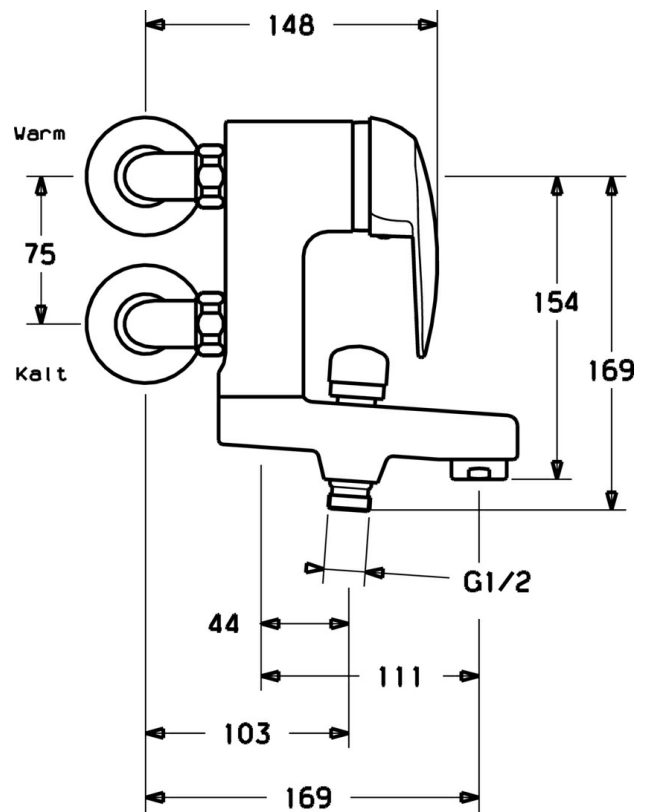

EAN: 4015474059160
static.hansa.com/01772504

- Bath tub & Shower
- Single-lever
- Wall mounted
- Chrome
- Single operating lever/handle, Hot/Cold symbols
- Non-return valve(s)
- Silencer(s)
- protected against back-flow in domestic use (according to DIN EN 1717)

Technical data

Technical properties

Hot water supply	max. +80°C
Working pressure	0.5-10 bar
Backflow prevention (EN1717)	EB

Regulations

EN standard	EN 817
-------------	---------------

Spare parts

SP01772504

	Name	Code
1	Lever	59913904
1.1	Screw, M5x8, SW2.5	59904755
1.2	Bushing	59904778
1.3	Plug, hot/cold	59906705
2	Covering cap	59906563
2.2	Fixing sleeve	59906695
3	Eye screw, M50x1, SW45	59904775
4	Cartridge, 4.8 eco	59904601
4.1	Hot water limiter	59904759
5.1	Connection nut, G3/4, AF30	59902230
5.2	Seat, G1/2, L, WAF10	59904618
5.3	Retaining ring, 23.9x15.2x2	59902689
5.4	Screw, M4x8 Discontinued	59901419
5.5	O-ring, 18x2.5	59902342
6	Angle coupling Discontinued	59905587
7	Eccentric, G3/4xG1/2	59904793
7.1	Cover flange	59904796
7.2	Silencer	59904792
8	Spout Discontinued	59911383
8.1	Thread nipple, G1/2xM18x1	59911384
8.2	O-ring, d 15x1.2	59911395
8.4	Non-return valve	59905714
9	Aerator, M28x1 D	59907198
10	Diverter	59910803
10.1	Sealing kit	59904791